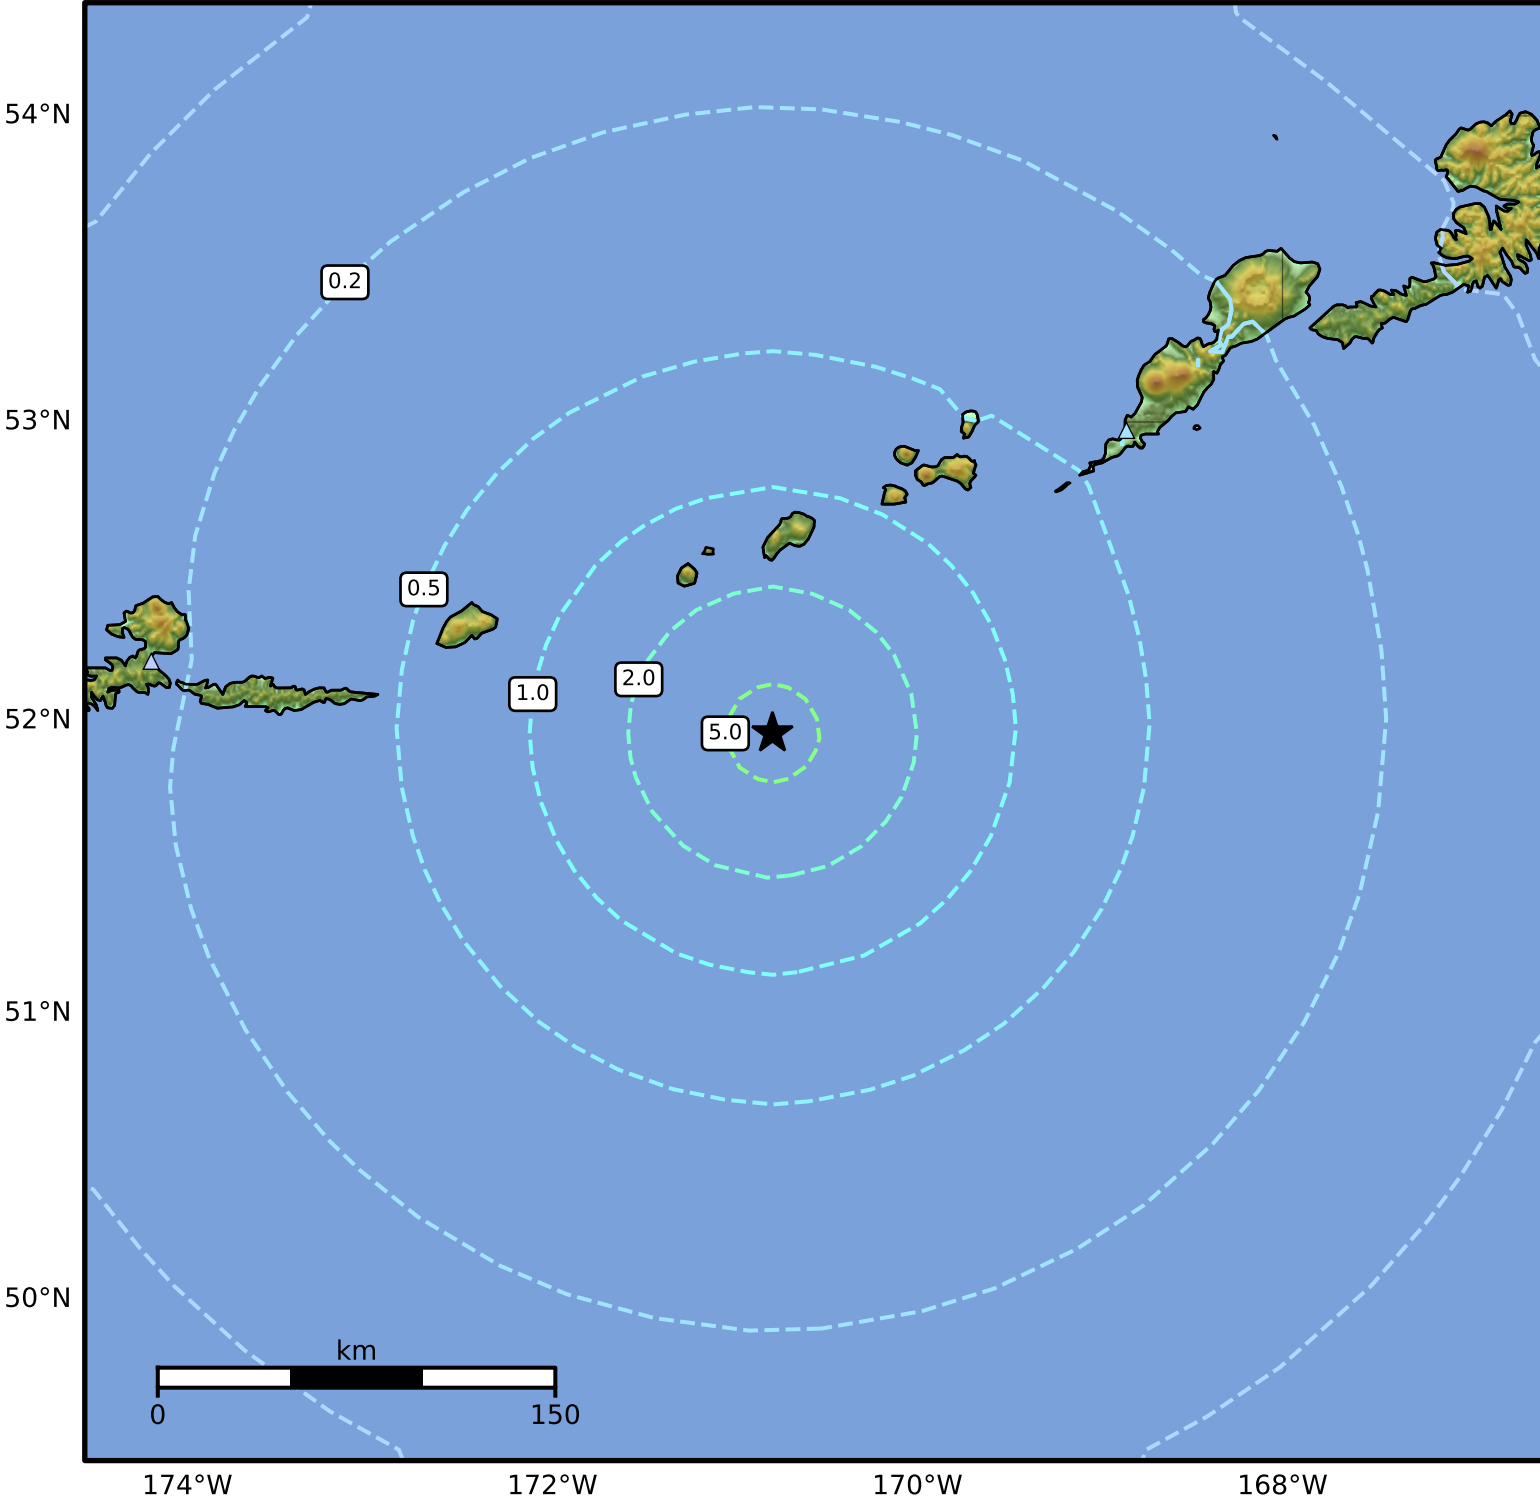

1.0 Second Peak Spectral Acceleration Map Alaska Earthquake Center
 ShakeMap: 93 km (58 miles) ESE of Amukta Pass
 May 19, 2024 09:35:24 UTC M6.0 N51.96 W170.79 Depth: 25.9km ID:ak0246fot1c4

SA(1.0) (%g)	0.1	0.2	0.5	1	2	5	10	20	50	100	200
--------------	-----	-----	-----	---	---	---	----	----	----	-----	-----

Scale based on Worden et al. (2012)

Version 7: Processed 2024-05-19T13:19:11Z

△ Seismic Instrument ○ Reported Intensity ★ Epicenter