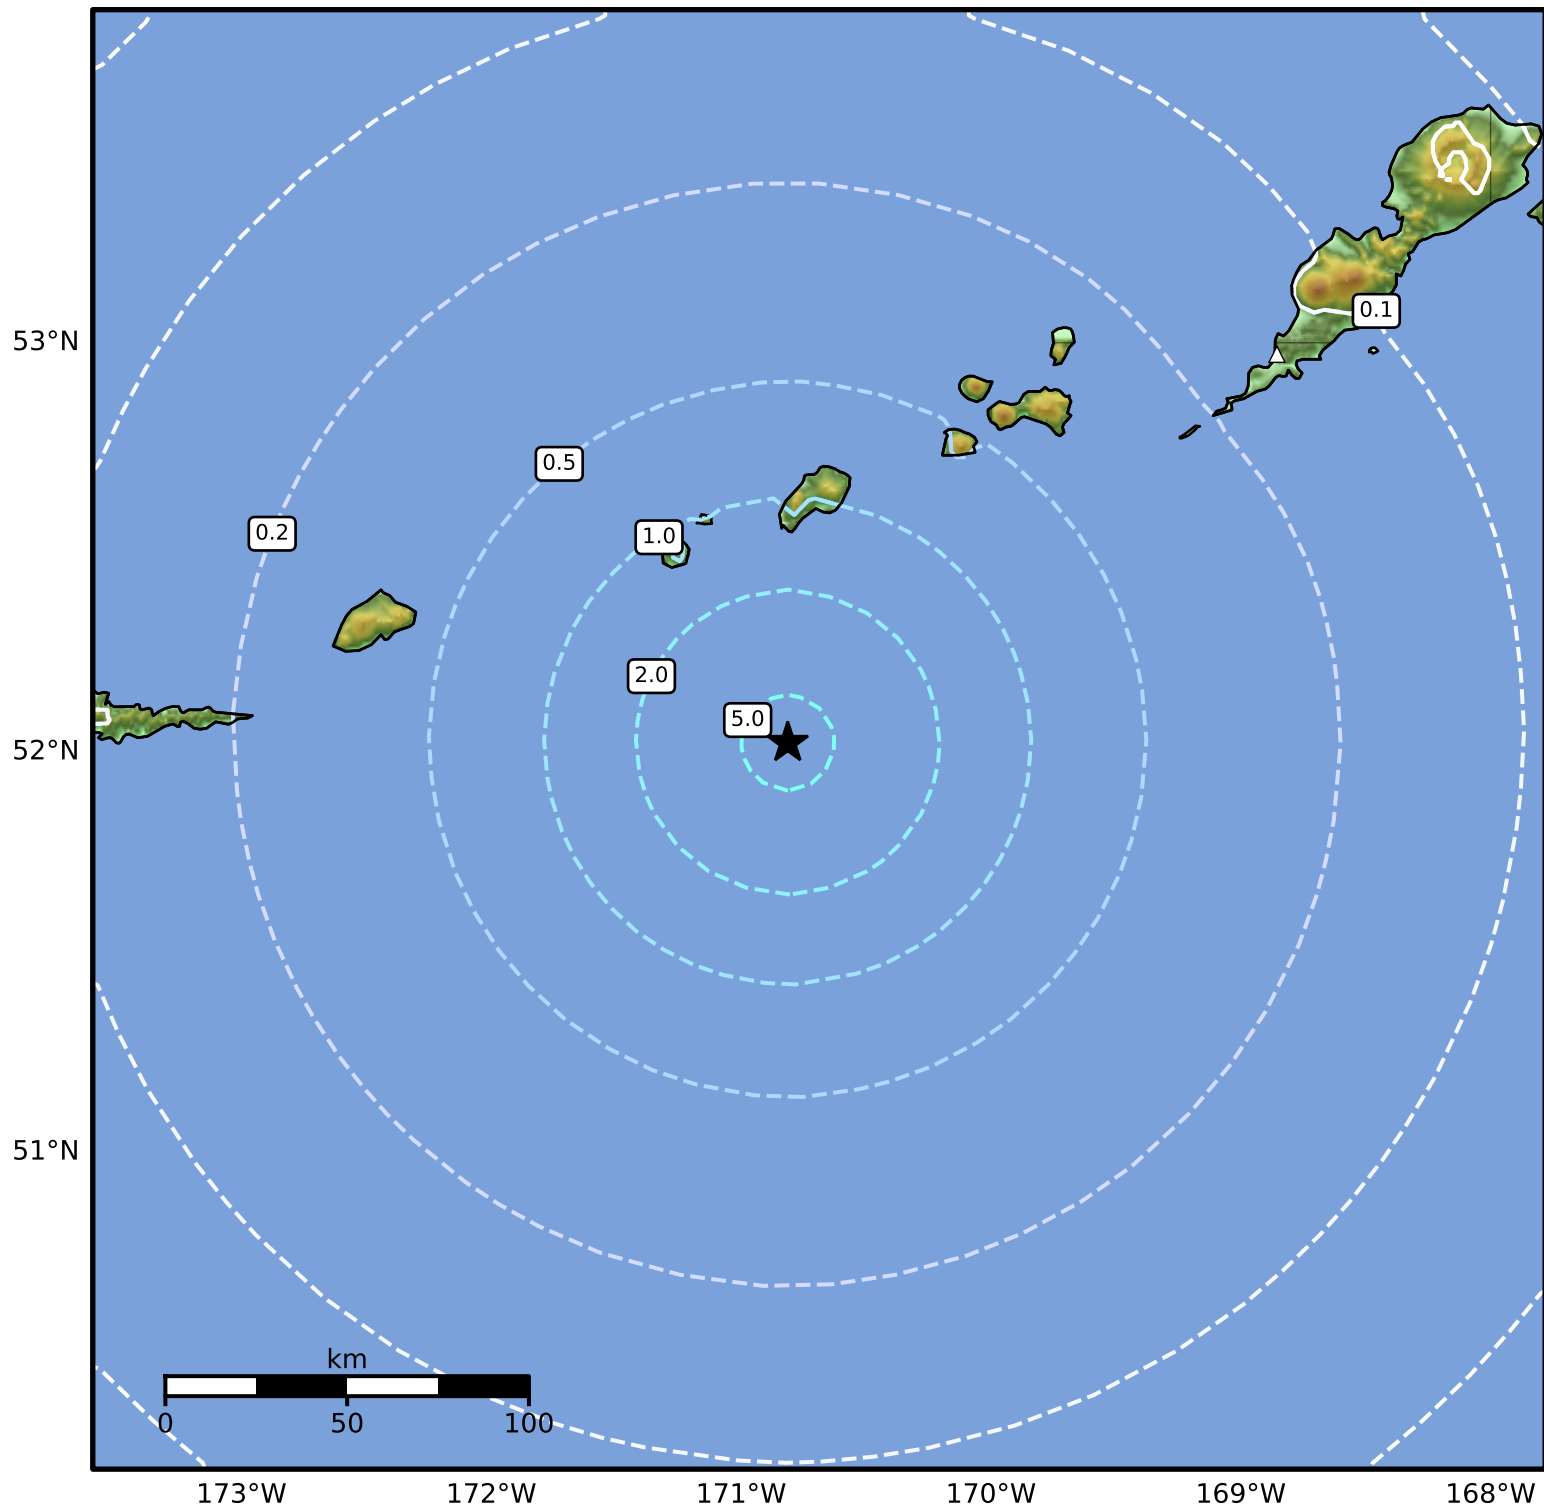

0.3 Second Peak Spectral Acceleration Map Alaska Earthquake Center
 ShakeMap: 89 km (55 miles) ESE of Amukta Pass
 May 19, 2024 11:21:15 UTC M5.0 N52.02 W170.81 Depth: 25.6km ID:ak0246fpwwul

SA(0.3) (%g)	0.1	0.2	0.5	1	2	5	10	20	50	100	200
--------------	-----	-----	-----	---	---	---	----	----	----	-----	-----

Scale based on Worden et al. (2012)

Version 4: Processed 2024-05-19T13:56:04Z

△ Seismic Instrument ○ Reported Intensity

★ Epicenter