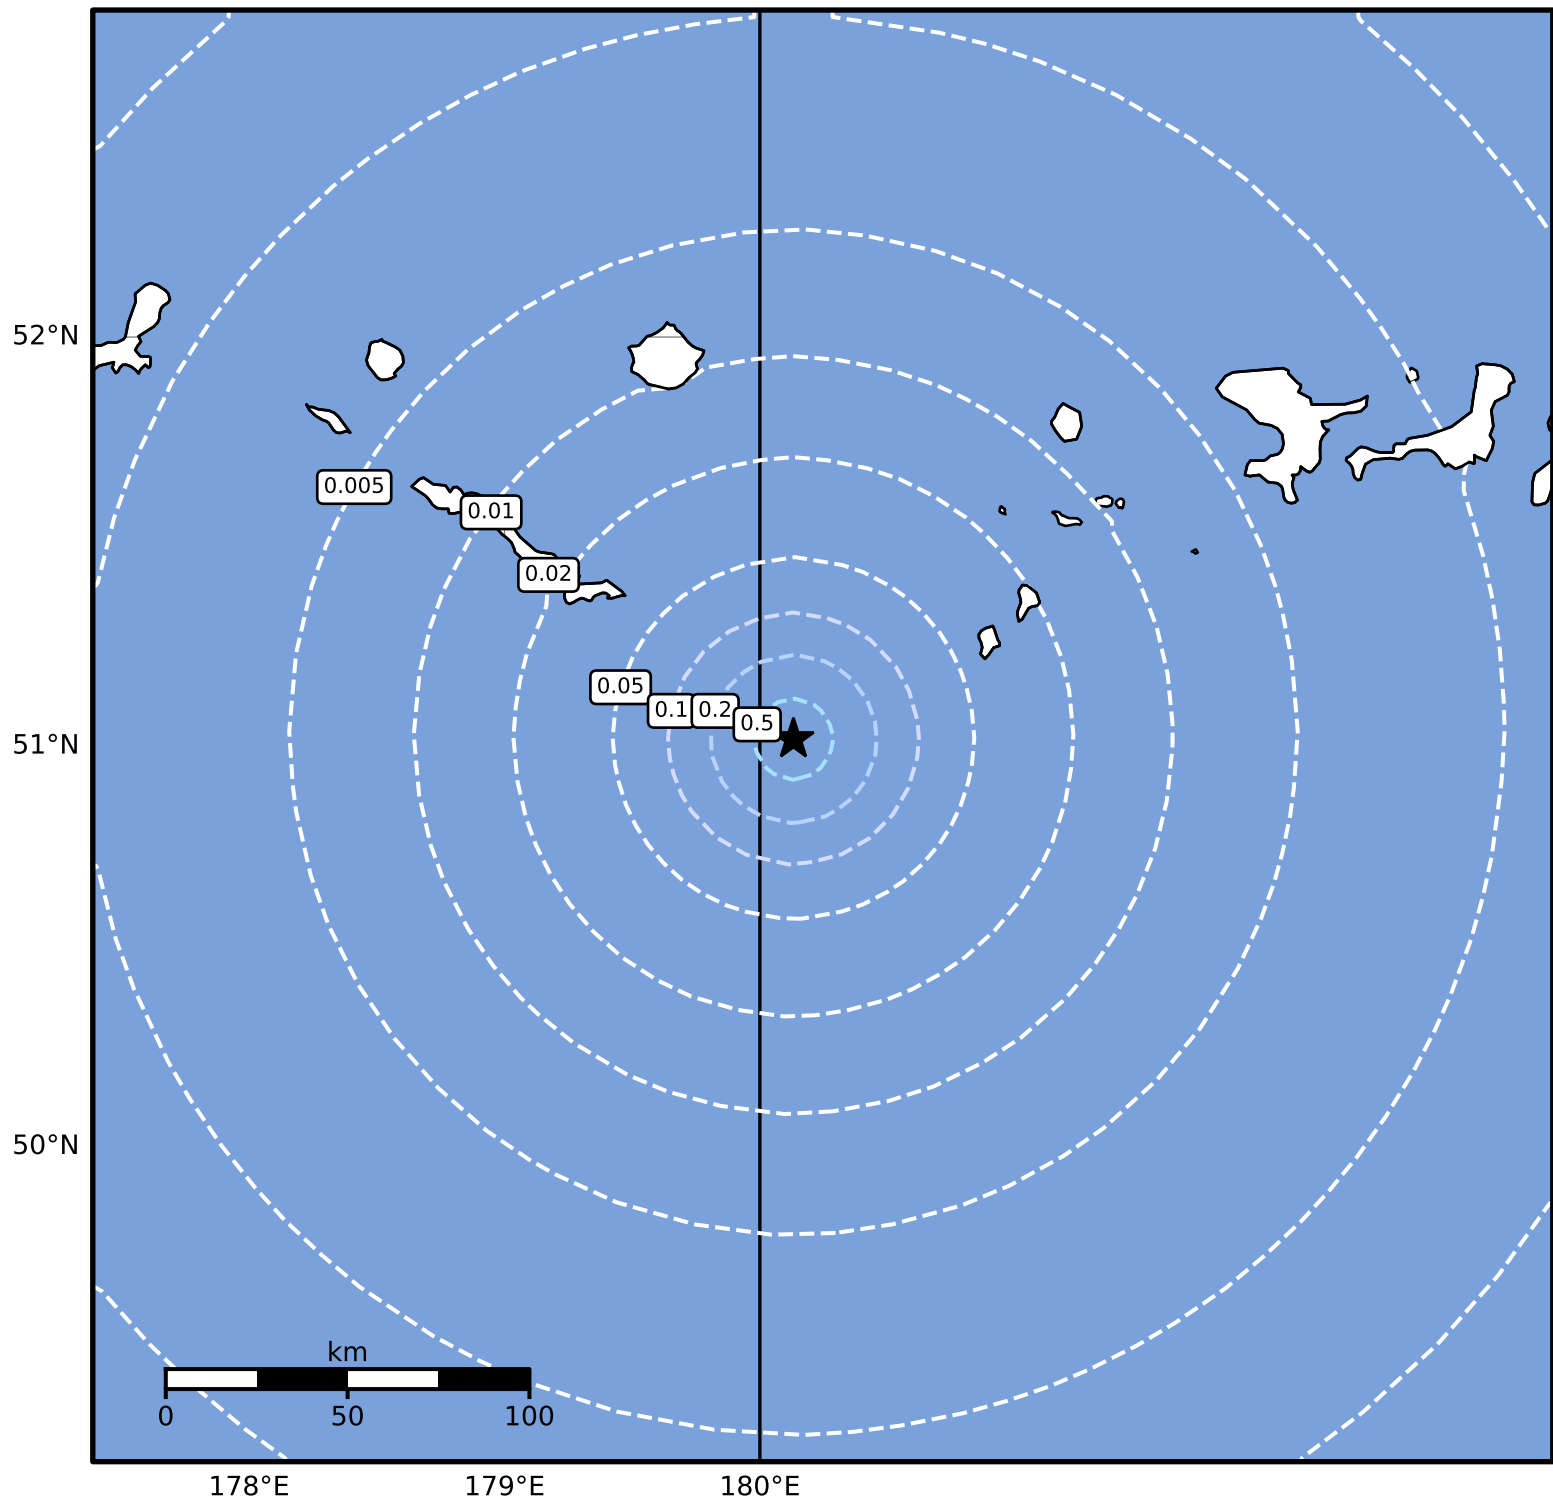

Peak Ground Acceleration Map Alaska Earthquake Center
ShakeMap: 97 km (60 miles) SE of Amchitka
May 20, 2024 04:05:43 UTC M3.5 N51.02 W179.87 Depth: 11.0km ID:ak0246h96u8m

PGA (%g)	0.1	0.2	0.5	1	2	5	10	20	50	100	200
----------	-----	-----	-----	---	---	---	----	----	----	-----	-----

Scale based on Worden et al. (2012)

Version 2: Processed 2024-05-20T06:49:56Z

△ Seismic Instrument ○ Reported Intensity

★ Epicenter