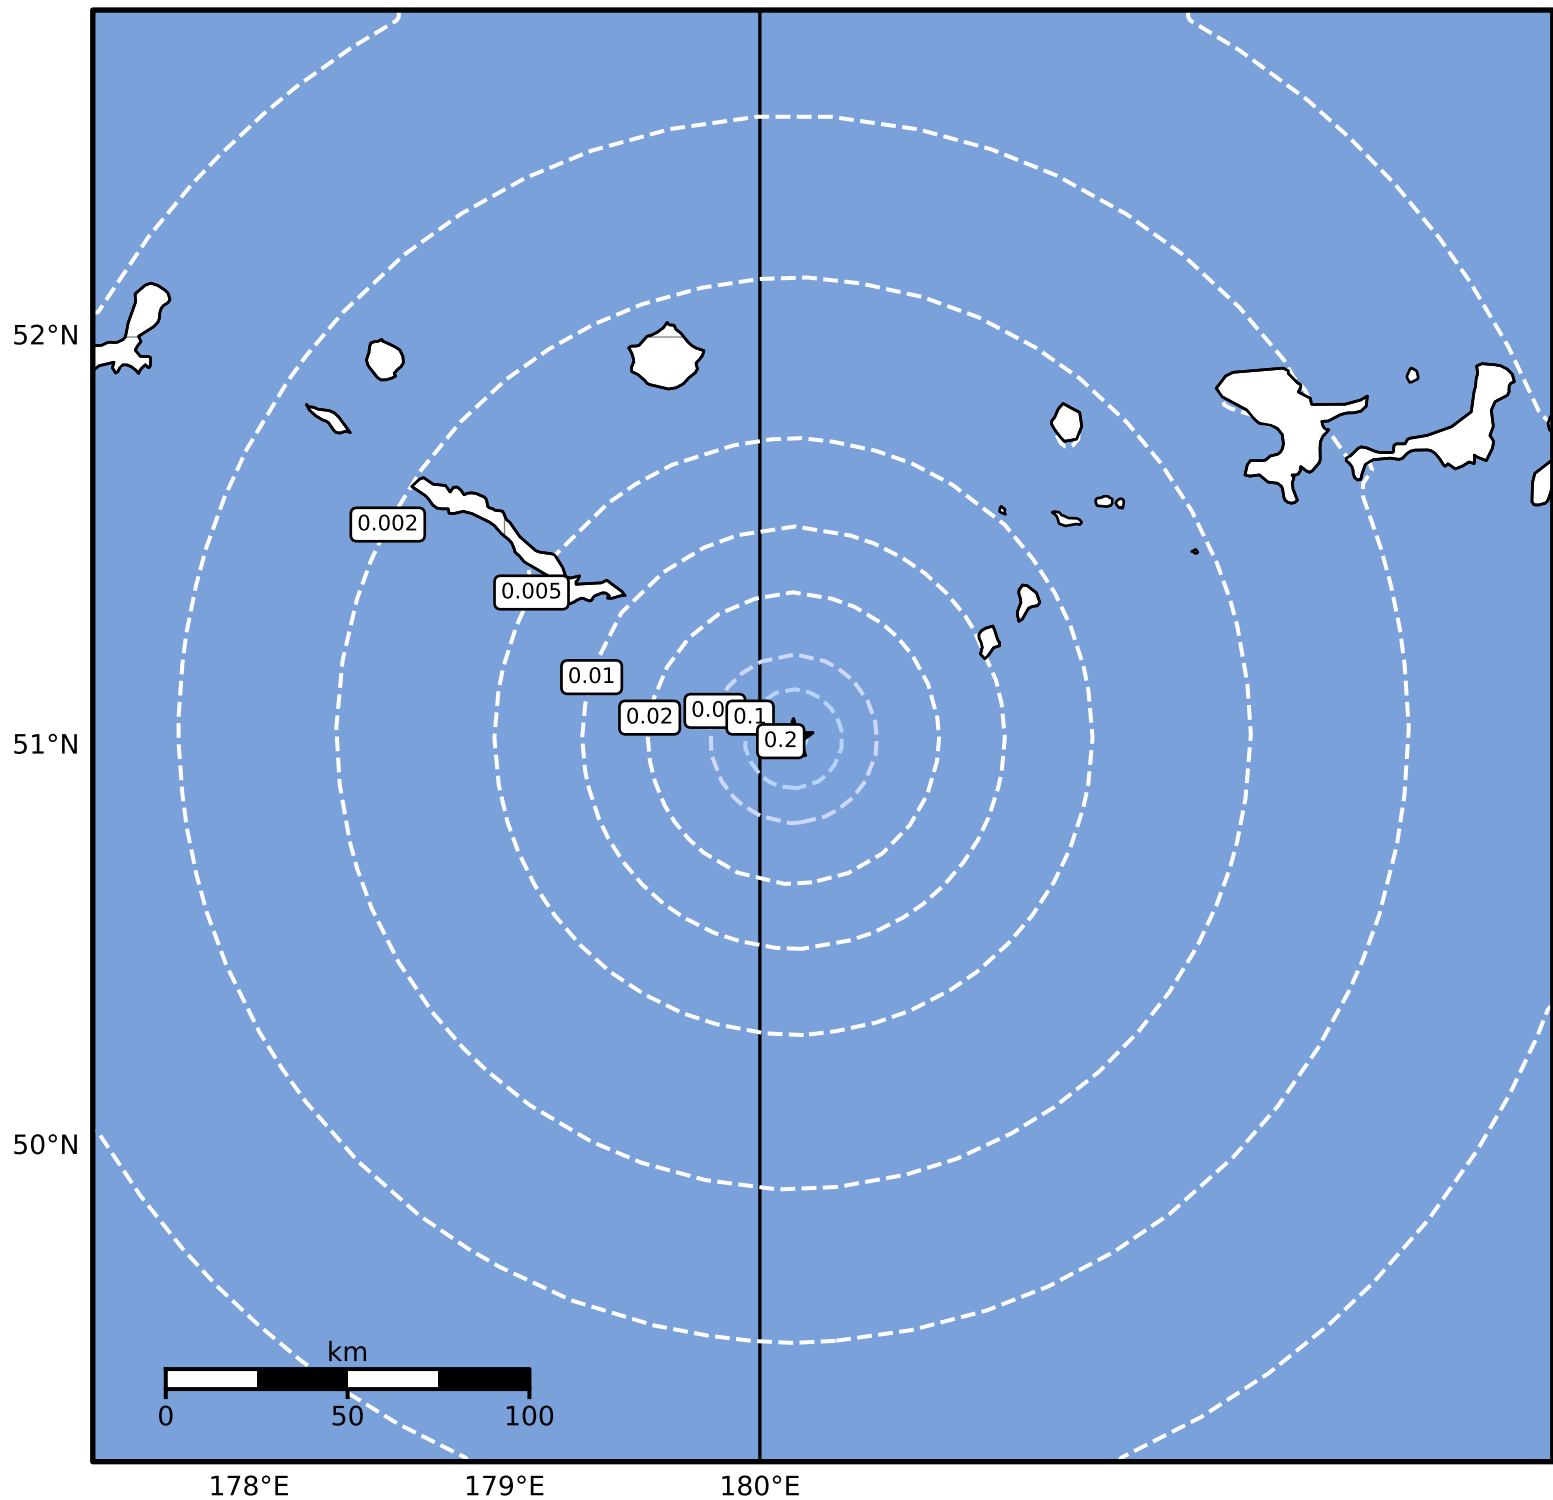

Peak Ground Velocity Map Alaska Earthquake Center  
ShakeMap: 97 km (60 miles) SE of Amchitka  
May 20, 2024 04:05:43 UTC M3.5 N51.02 W179.87 Depth: 11.0km ID:ak0246h96u8m

Scale based on Worden et al. (2012)

Version 2: Processed 2024-05-20T06:49:56Z

△ Seismic Instrument ○ Reported Intensity

★ Epicenter