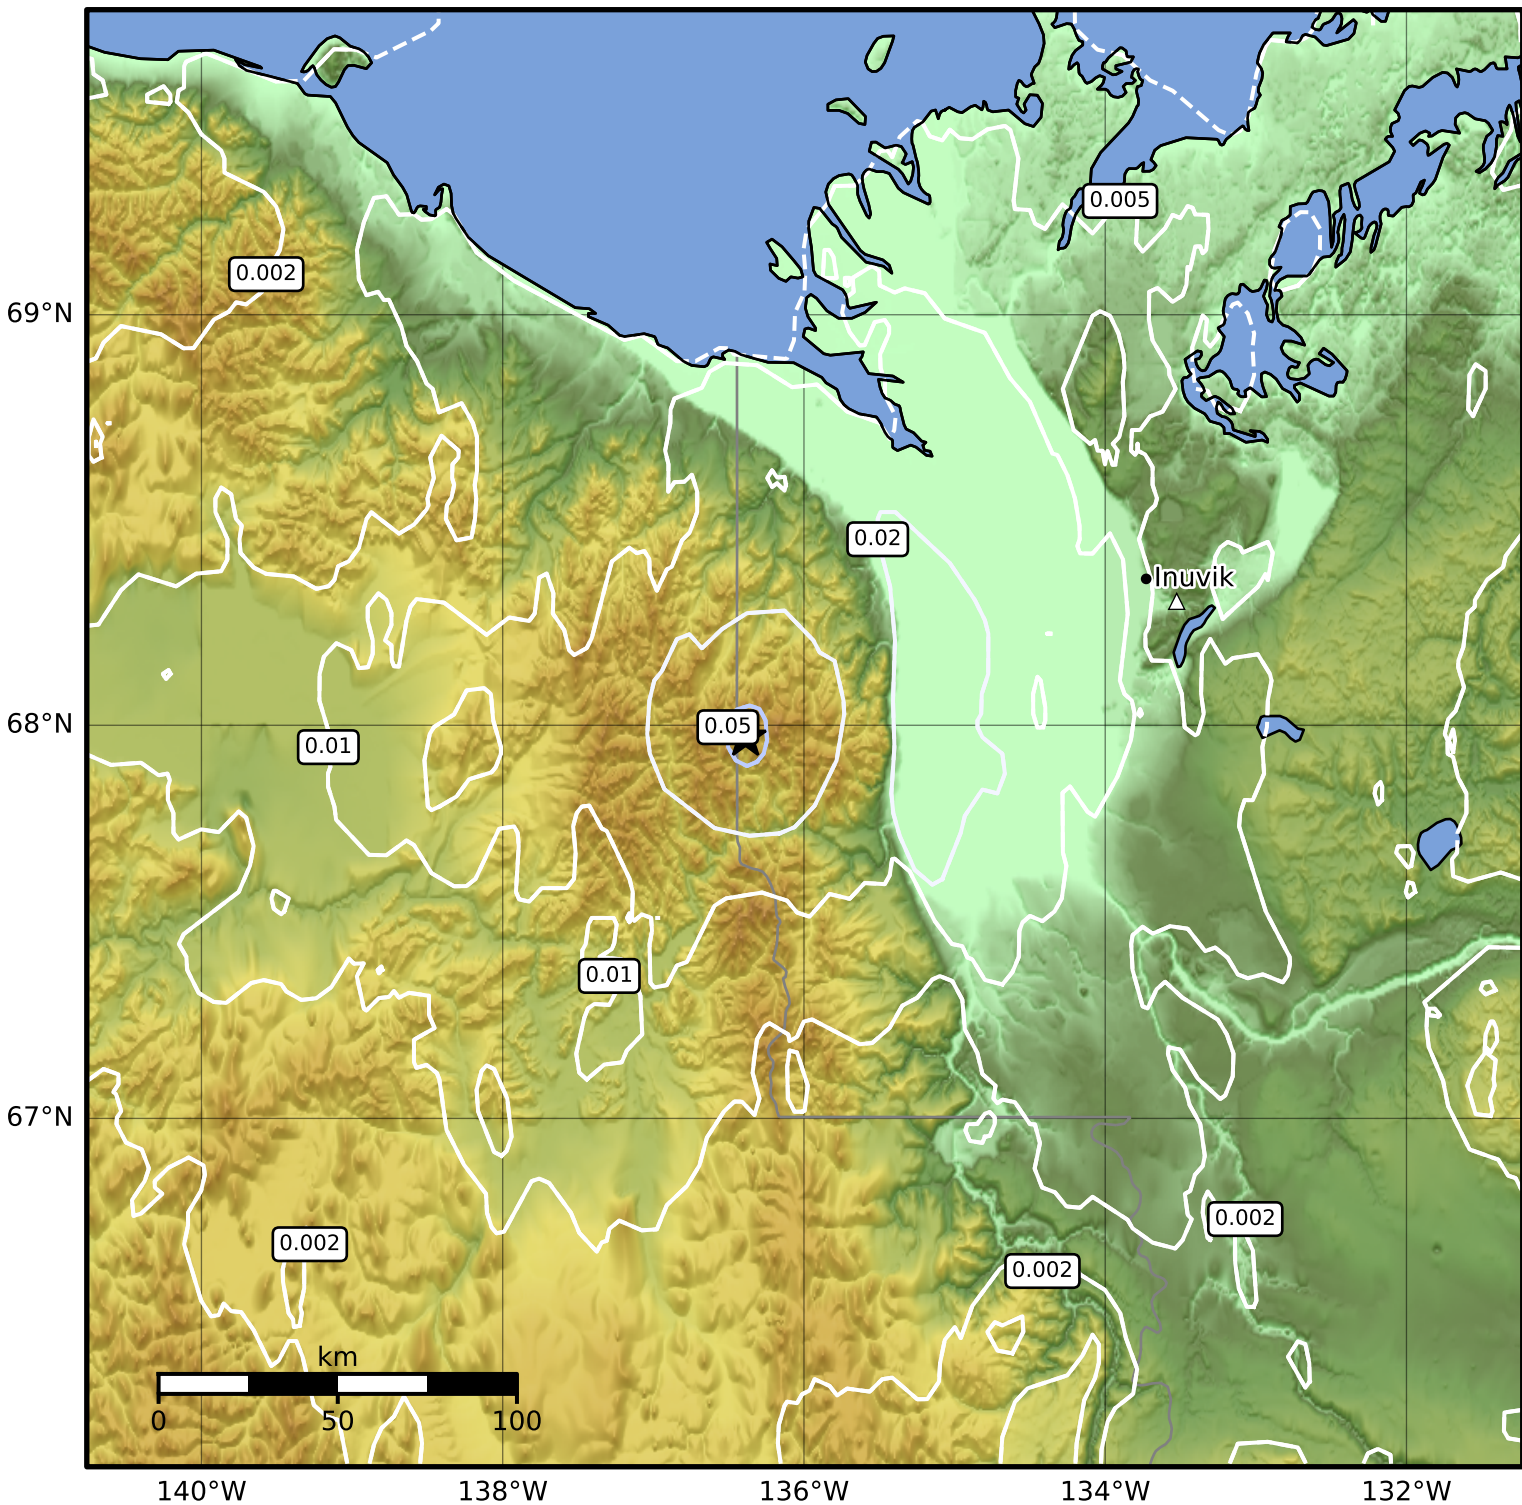

1.0 Second Peak Spectral Acceleration Map Alaska Earthquake Center  
 ShakeMap: 150 km (93 miles) ENE of Old Crow  
 May 20, 2024 15:30:34 UTC M3.7 N67.97 W136.39 Depth: 15.6km ID:ak0246hfvypi

SA(1.0) (%g)	0.1	0.2	0.5	1	2	5	10	20	50	100	200
--------------	-----	-----	-----	---	---	---	----	----	----	-----	-----

Scale based on Worden et al. (2012)

Version 2: Processed 2024-05-20T16:19:58Z

△ Seismic Instrument ○ Reported Intensity

★ Epicenter