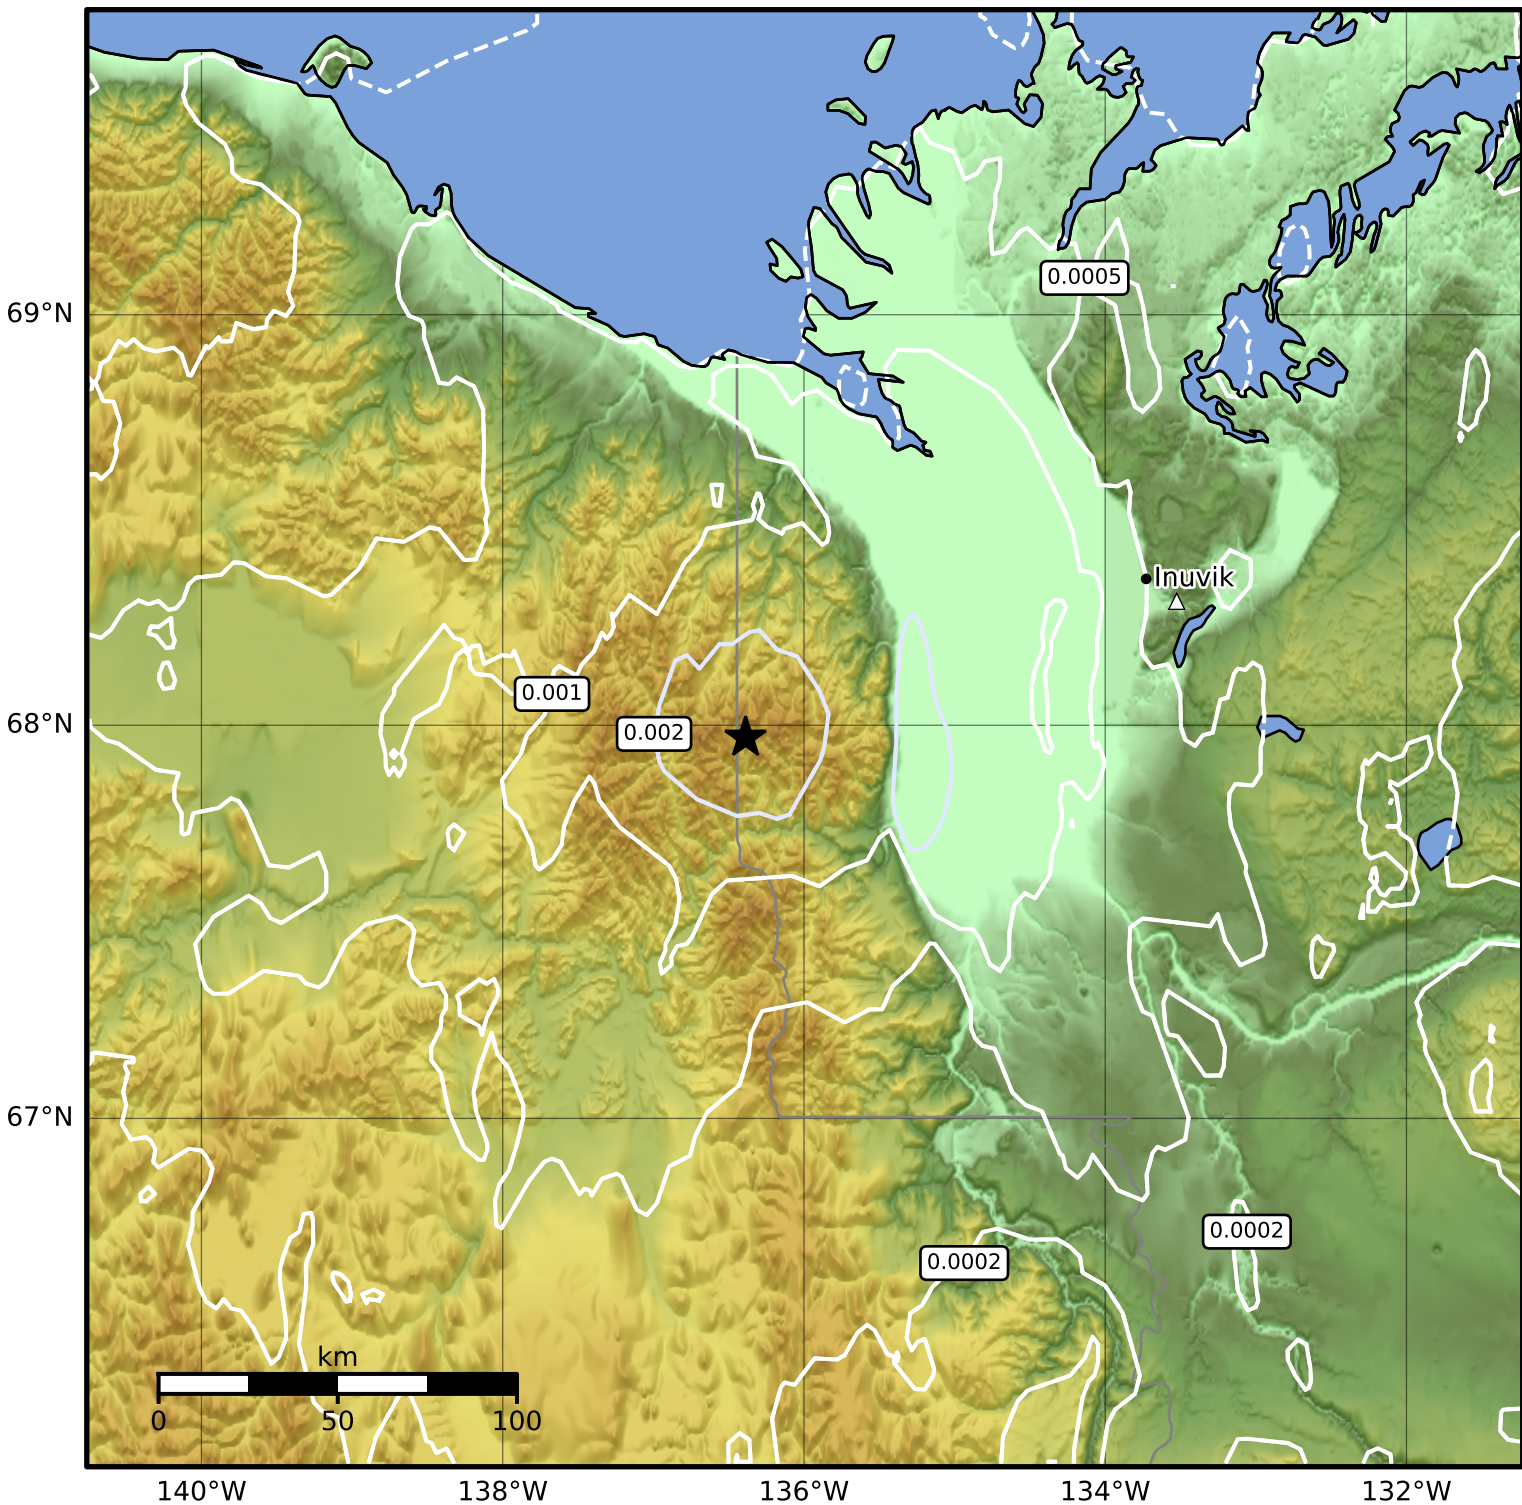

3.0 Second Peak Spectral Acceleration Map Alaska Earthquake Center
ShakeMap: 150 km (93 miles) ENE of Old Crow
May 20, 2024 15:30:34 UTC M3.7 N67.97 W136.39 Depth: 15.6km ID:ak0246hfvypi

Scale based on Worden et al. (2012)

△ Seismic Instrument ○ Reported Intensity

★ Epicenter

Version 2: Processed 2024-05-20T16:19:58Z