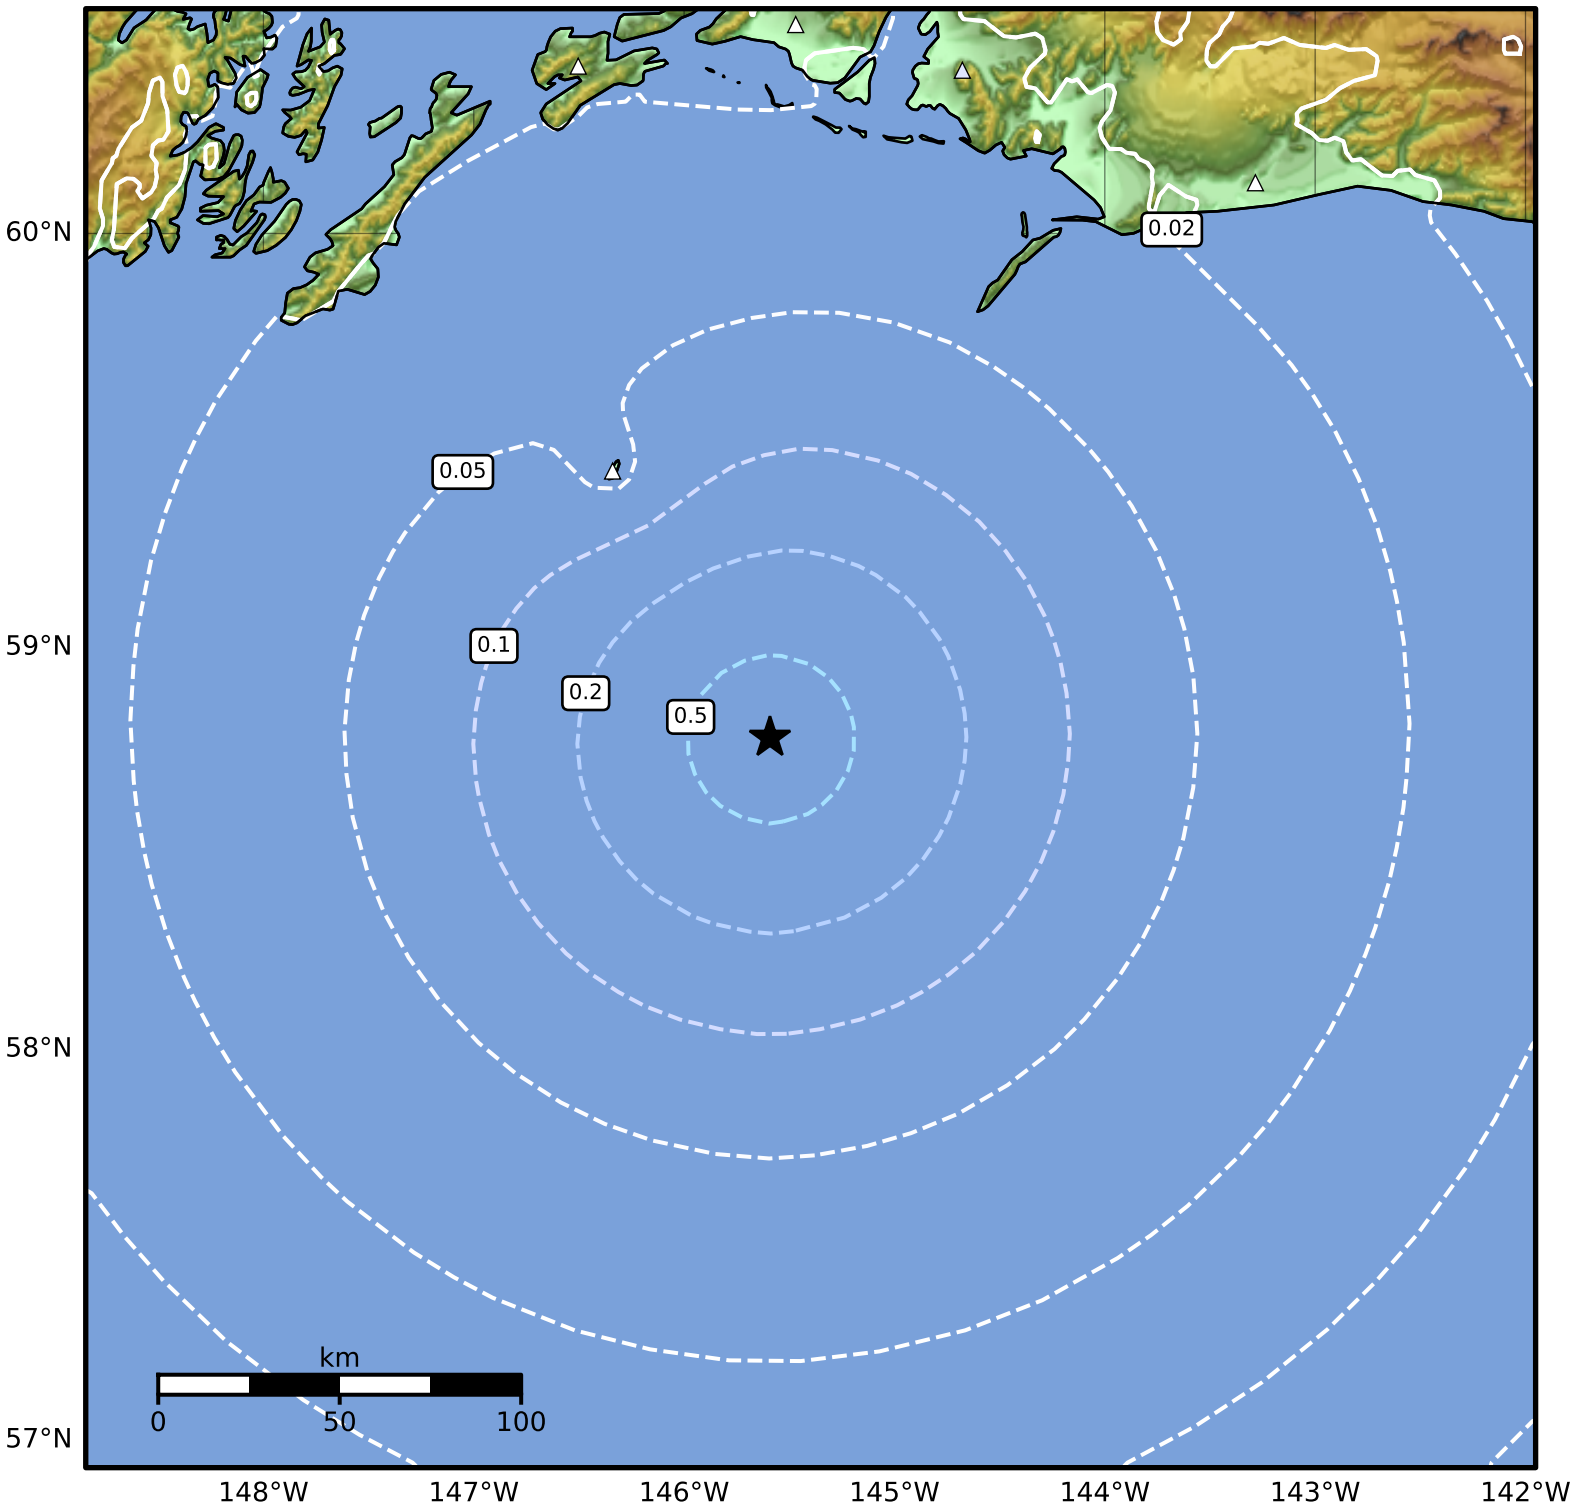

Peak Ground Acceleration Map Alaska Earthquake Center
 ShakeMap: 85 km (53 miles) SSE of Middleton Island
 May 21, 2024 02:30:47 UTC M4.0 N58.78 W145.59 Depth: 29.3km ID:ak0246ivoo6p

PGA (%g)	0.1	0.2	0.5	1	2	5	10	20	50	100	200
----------	-----	-----	-----	---	---	---	----	----	----	-----	-----

Scale based on Worden et al. (2012)

Version 2: Processed 2024-05-21T02:53:41Z

△ Seismic Instrument ○ Reported Intensity

★ Epicenter