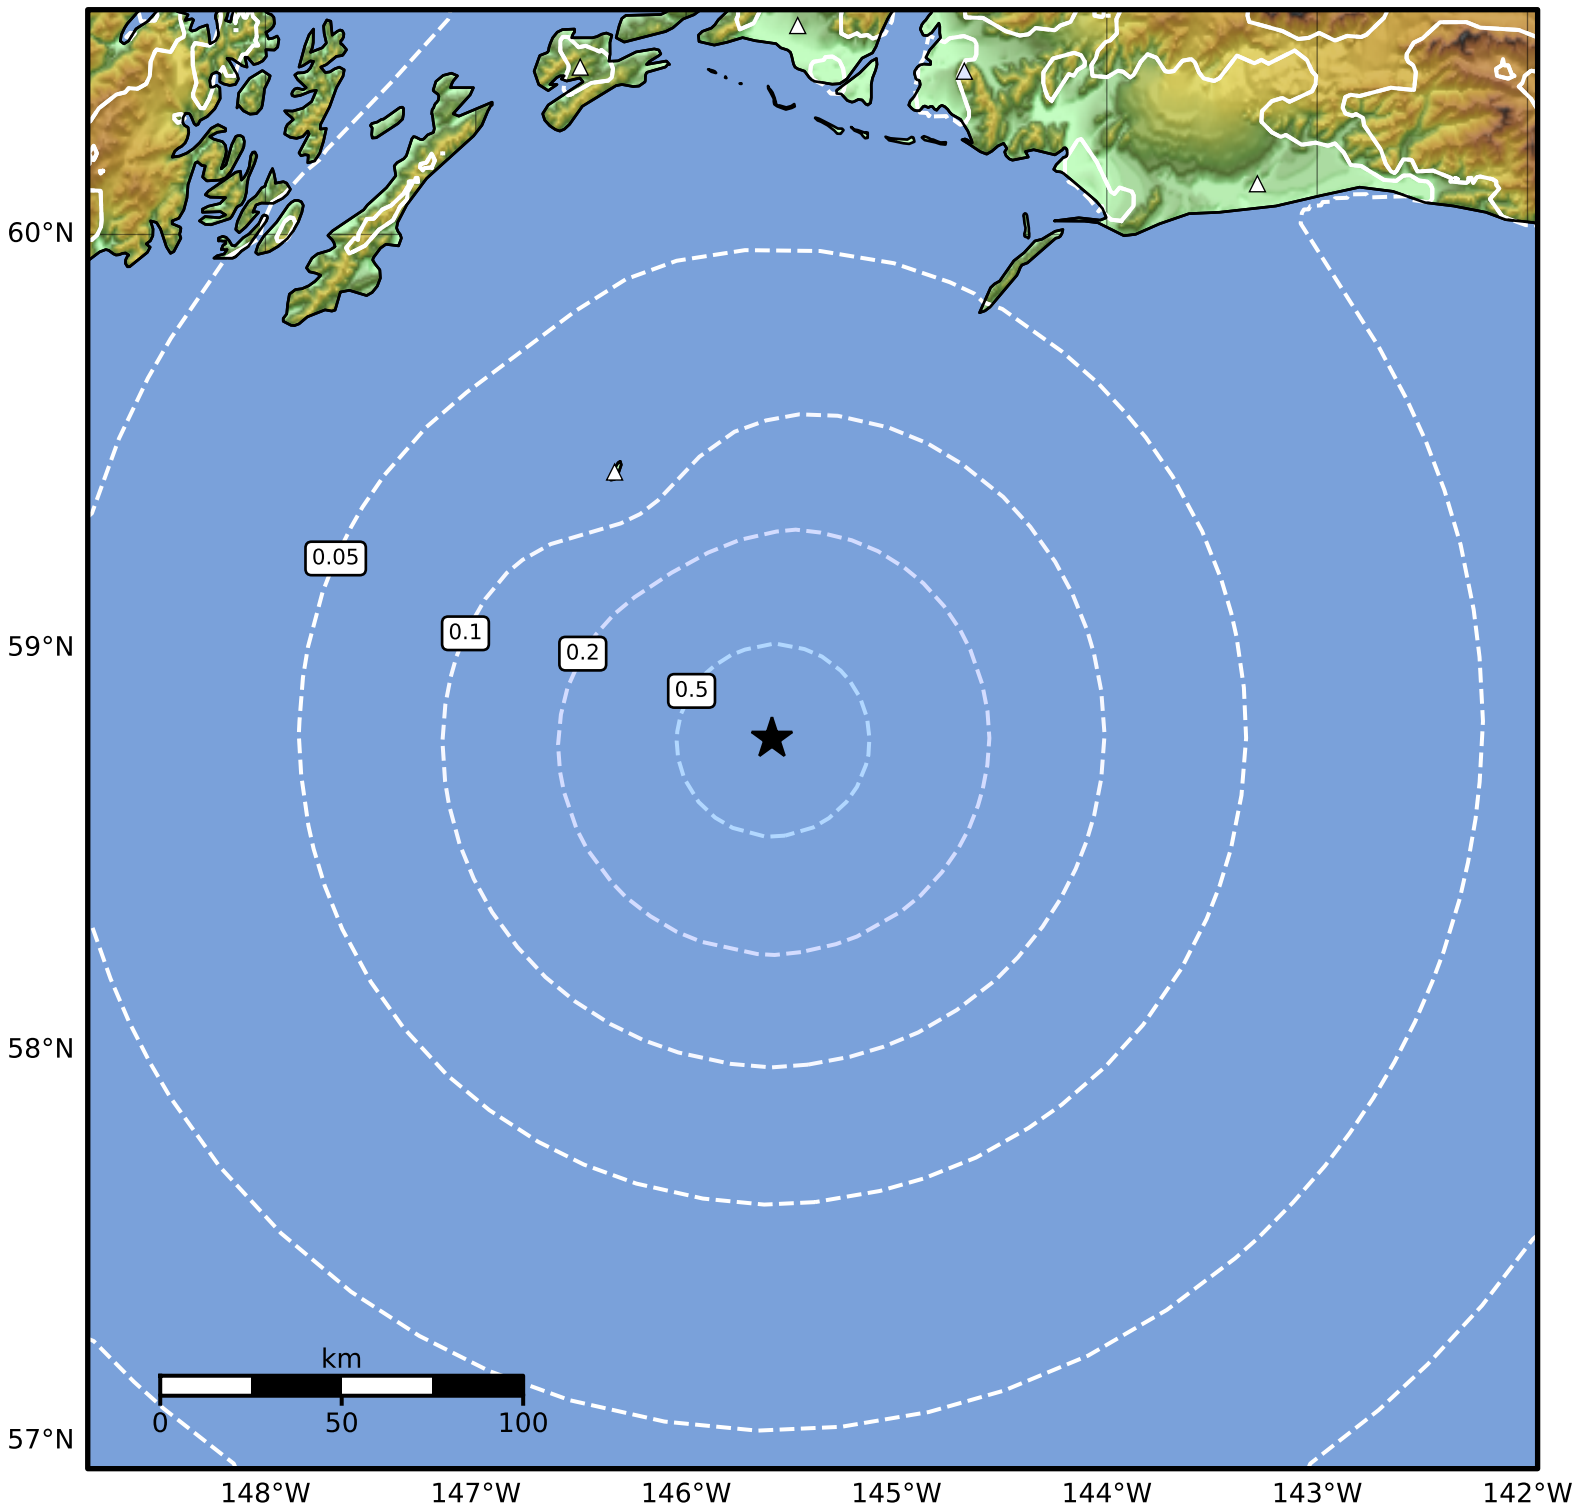

0.3 Second Peak Spectral Acceleration Map Alaska Earthquake Center
ShakeMap: 85 km (53 miles) SSE of Middleton Island
May 21, 2024 02:30:47 UTC M4.0 N58.78 W145.59 Depth: 29.3km ID:ak0246ivoo6p

SA(0.3) (%g)	0.1	0.2	0.5	1	2	5	10	20	50	100	200
---------------------	------------	------------	------------	----------	----------	----------	-----------	-----------	-----------	------------	------------

Scale based on Worden et al. (2012)

Version 2: Processed 2024-05-21T02:53:41Z

△ Seismic Instrument ○ Reported Intensity

★ Epicenter