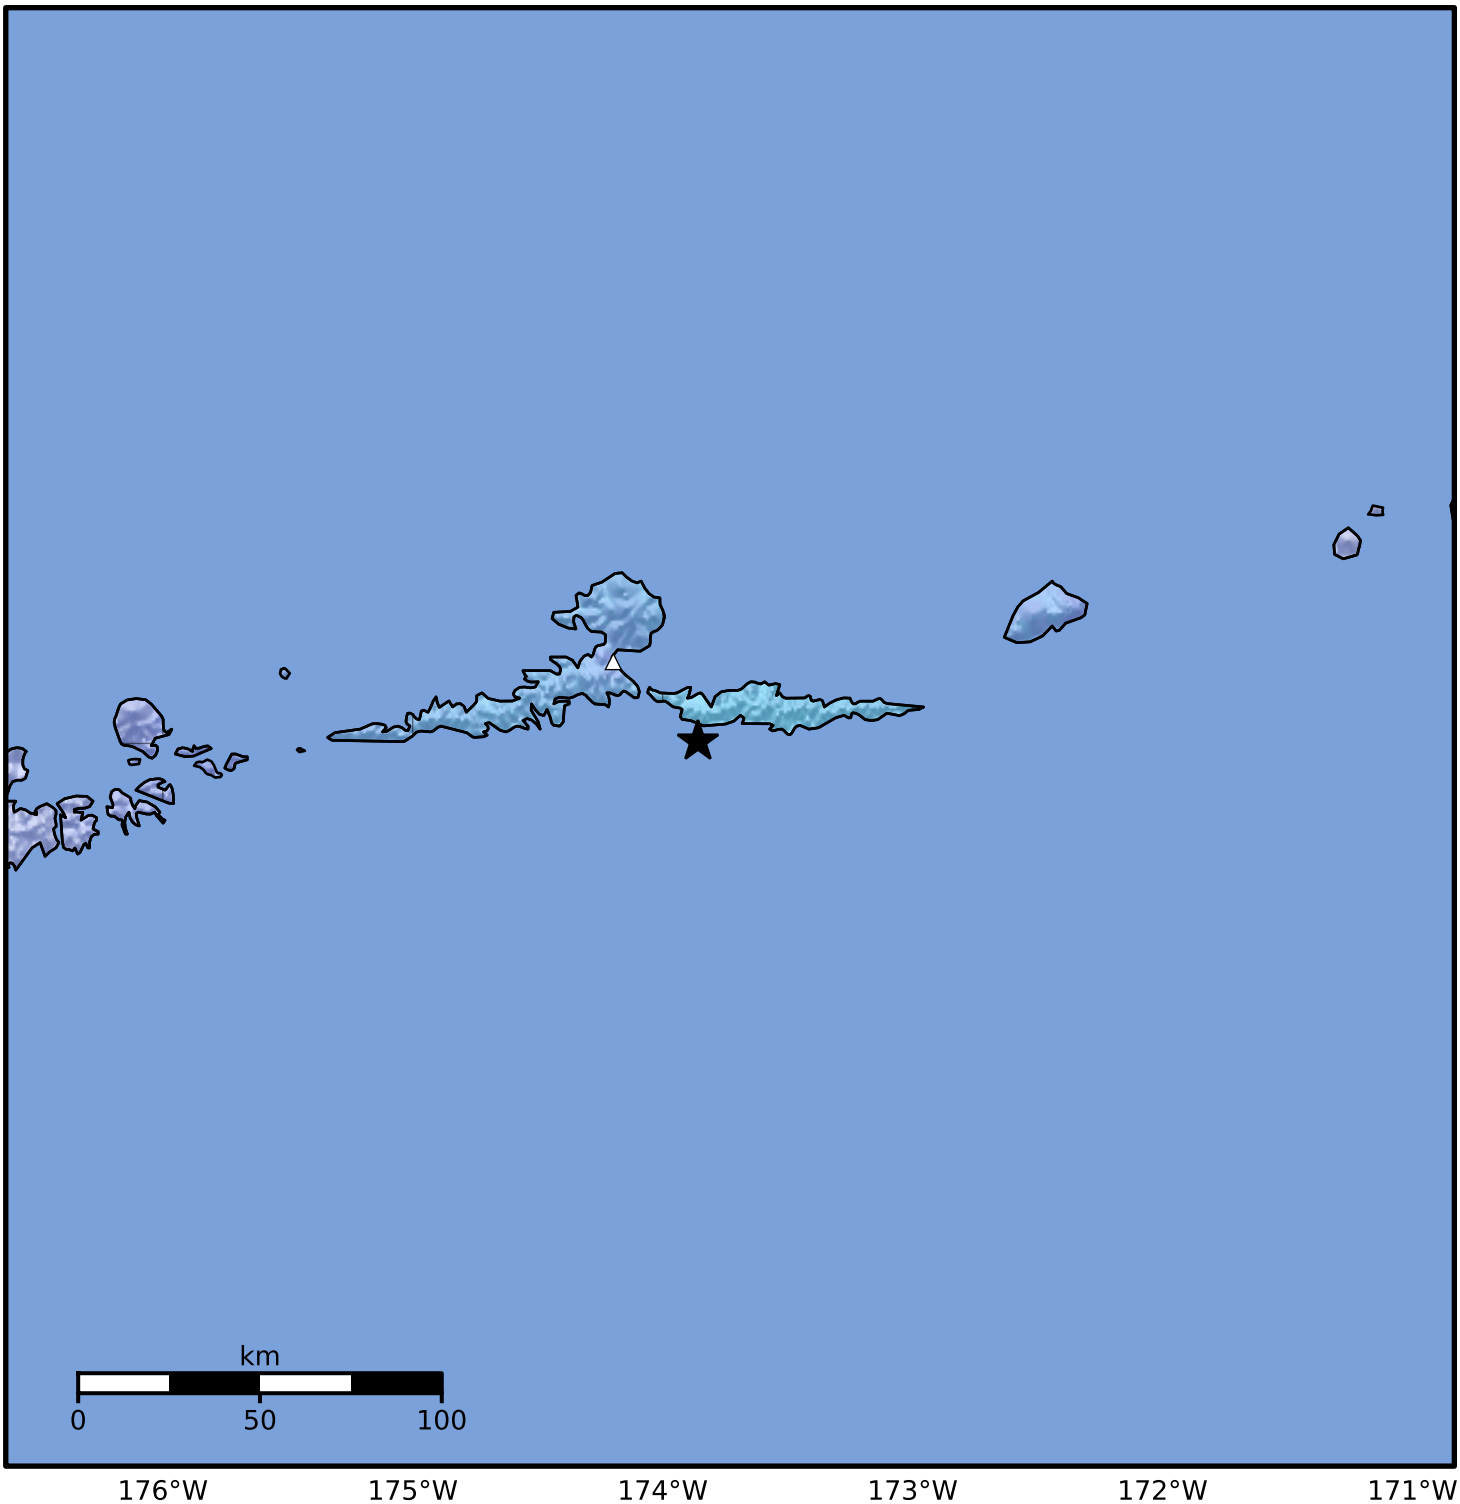

Macroseismic Intensity Map Alaska Earthquake Center
 ShakeMap: 31 km (19 miles) SE of Atka
 May 21, 2024 12:52:13 UTC M3.9 N52.01 W173.86 Depth: 61.8km ID:ak0246j1r3ce

SHAKING	Not felt	Weak	Light	Moderate	Strong	Very strong	Severe	Violent	Extreme
DAMAGE	None	None	None	Very light	Light	Moderate	Moderate/heavy	Heavy	Very heavy
PGA(%g)	<0.0464	0.297	2.76	6.2	11.5	21.5	40.1	74.7	>139
PGV(cm/s)	<0.0215	0.135	1.41	4.65	9.64	20	41.4	85.8	>178
INTENSITY	I	II-III	IV	V	VI	VII	VIII	IX	X+

Scale based on Worden et al. (2012)

Version 2: Processed 2024-05-21T15:12:42Z

△ Seismic Instrument ○ Reported Intensity

★ Epicenter