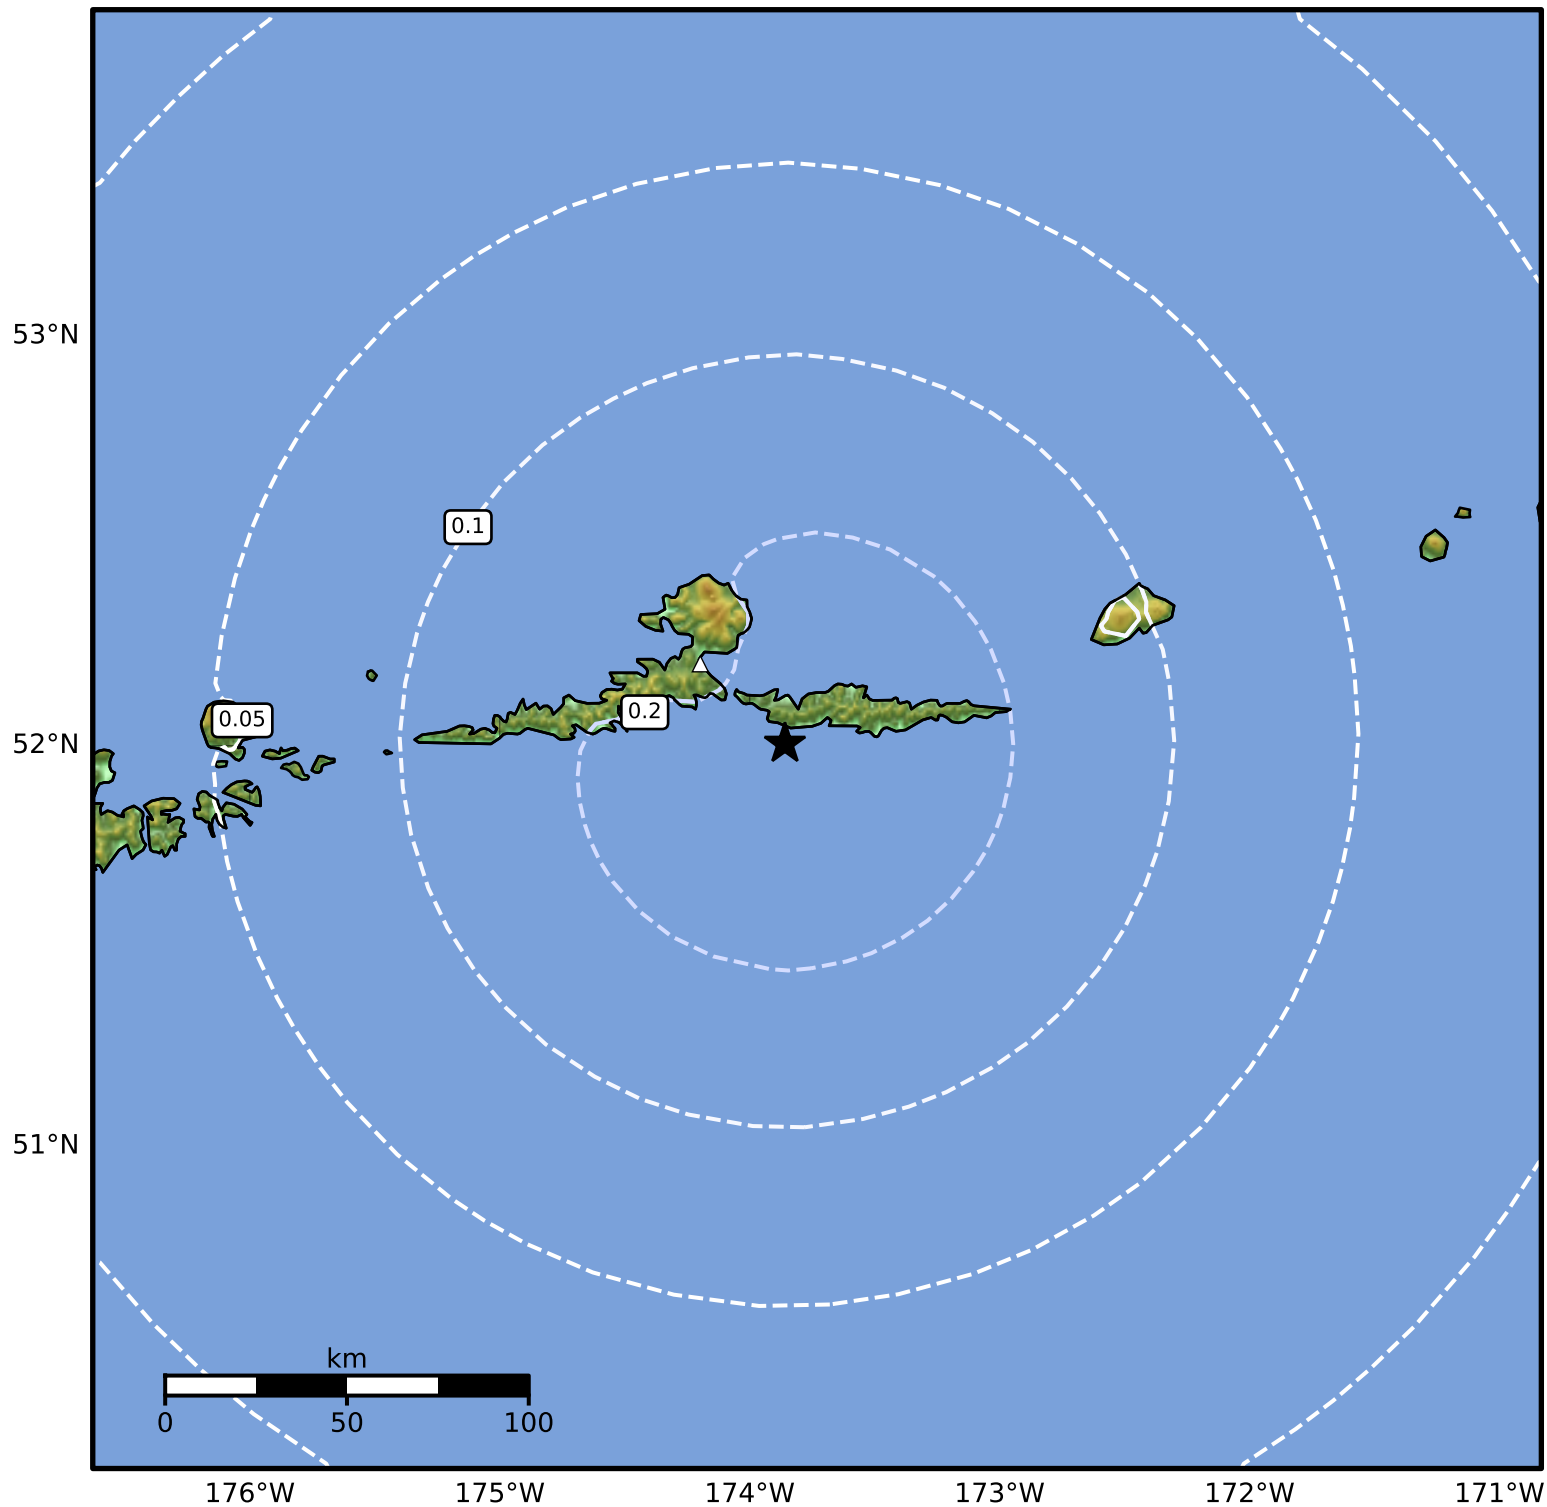

0.3 Second Peak Spectral Acceleration Map Alaska Earthquake Center  
ShakeMap: 31 km (19 miles) SE of Atka  
May 21, 2024 12:52:13 UTC M3.9 N52.01 W173.86 Depth: 61.8km ID:ak0246j1r3ce

Scale based on Worden et al. (2012)

Version 2: Processed 2024-05-21T15:12:42Z

△ Seismic Instrument ○ Reported Intensity

★ Epicenter