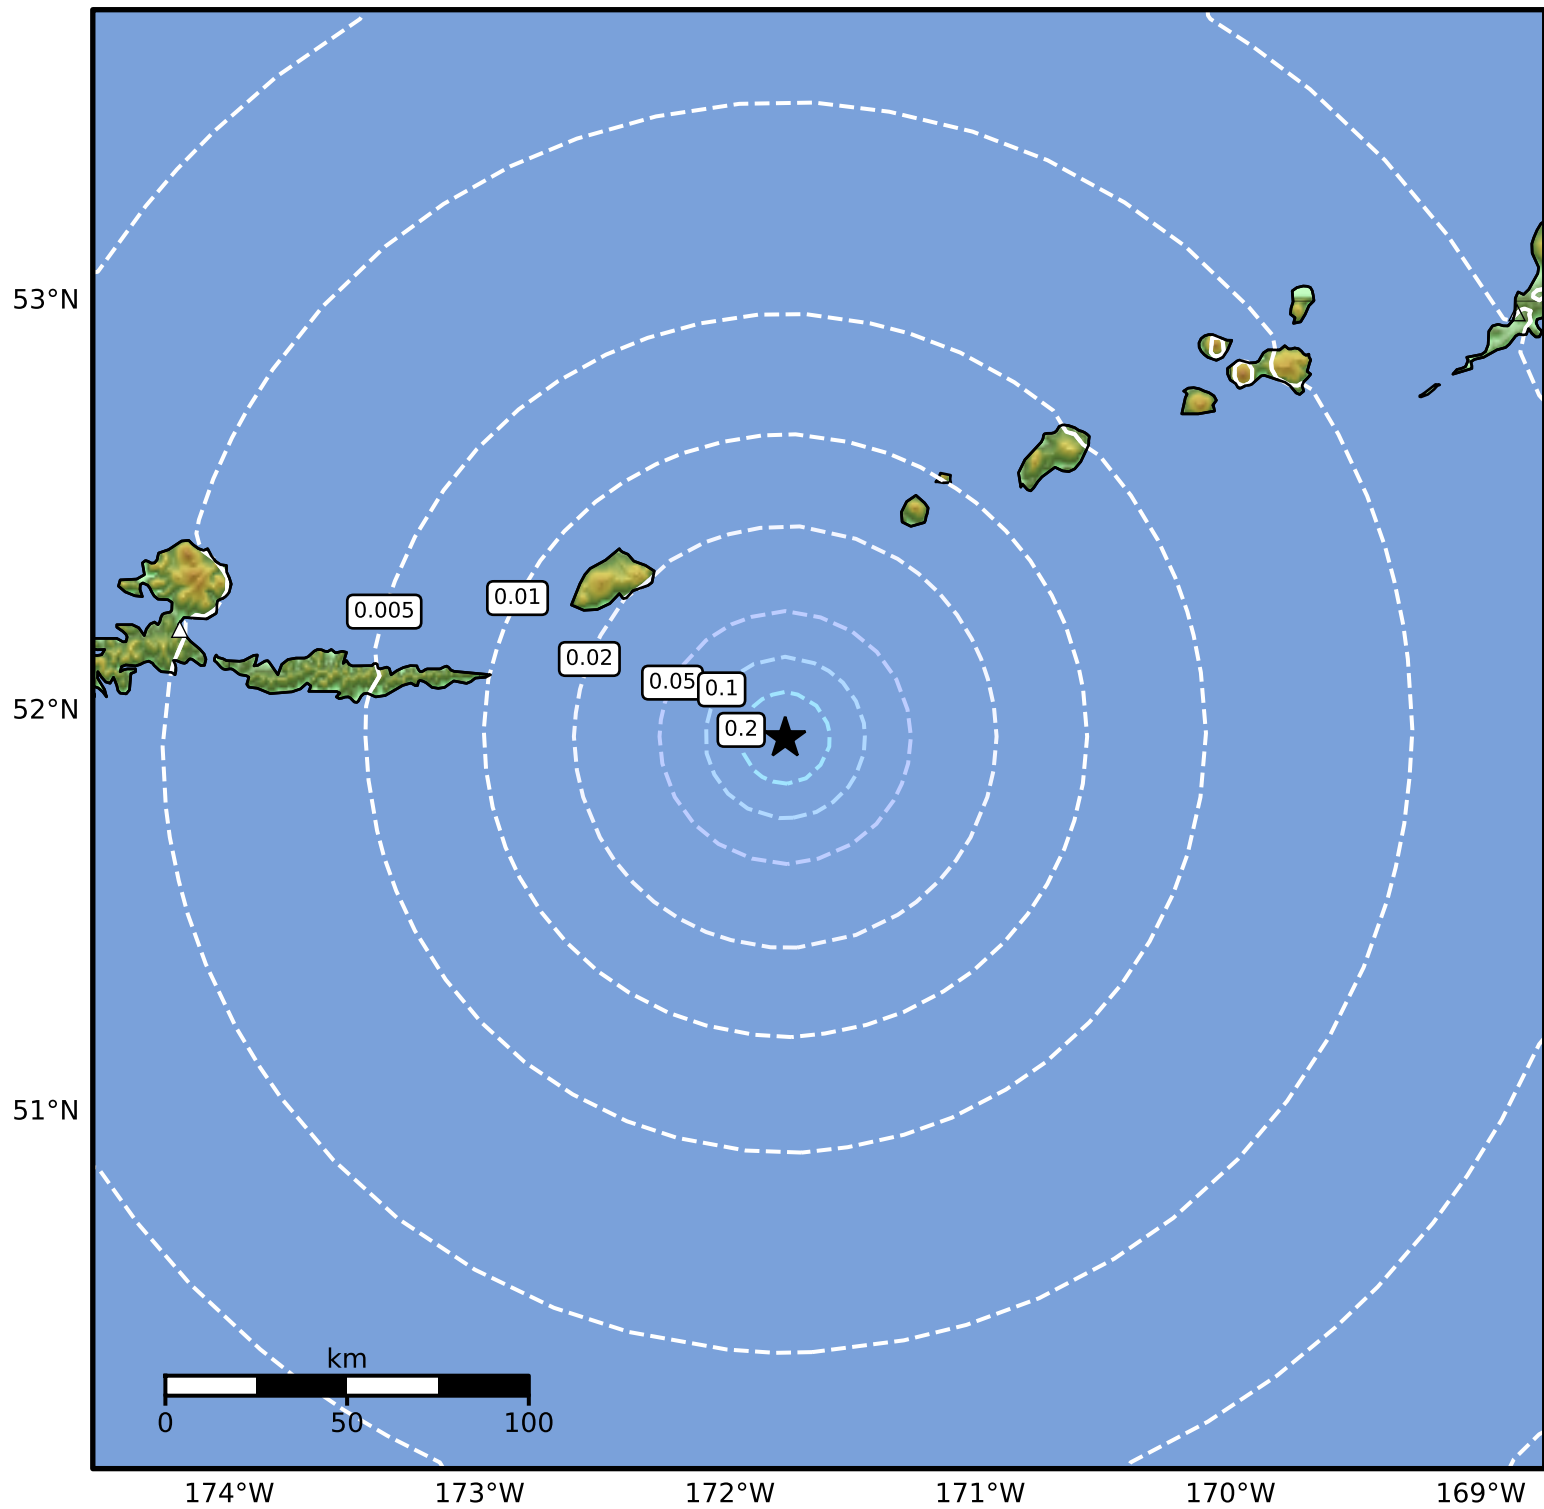

1.0 Second Peak Spectral Acceleration Map Alaska Earthquake Center
ShakeMap: 49 km (30 miles) SSE of Amukta Pass
May 22, 2024 23:12:04 UTC M3.9 N51.93 W171.78 Depth: 9.4km ID:ak0246kvm6fd

SA(1.0) (%g)	0.1	0.2	0.5	1	2	5	10	20	50	100	200
--------------	-----	-----	-----	---	---	---	----	----	----	-----	-----

Scale based on Worden et al. (2012)

Version 2: Processed 2024-05-23T03:16:23Z

△ Seismic Instrument ○ Reported Intensity

★ Epicenter