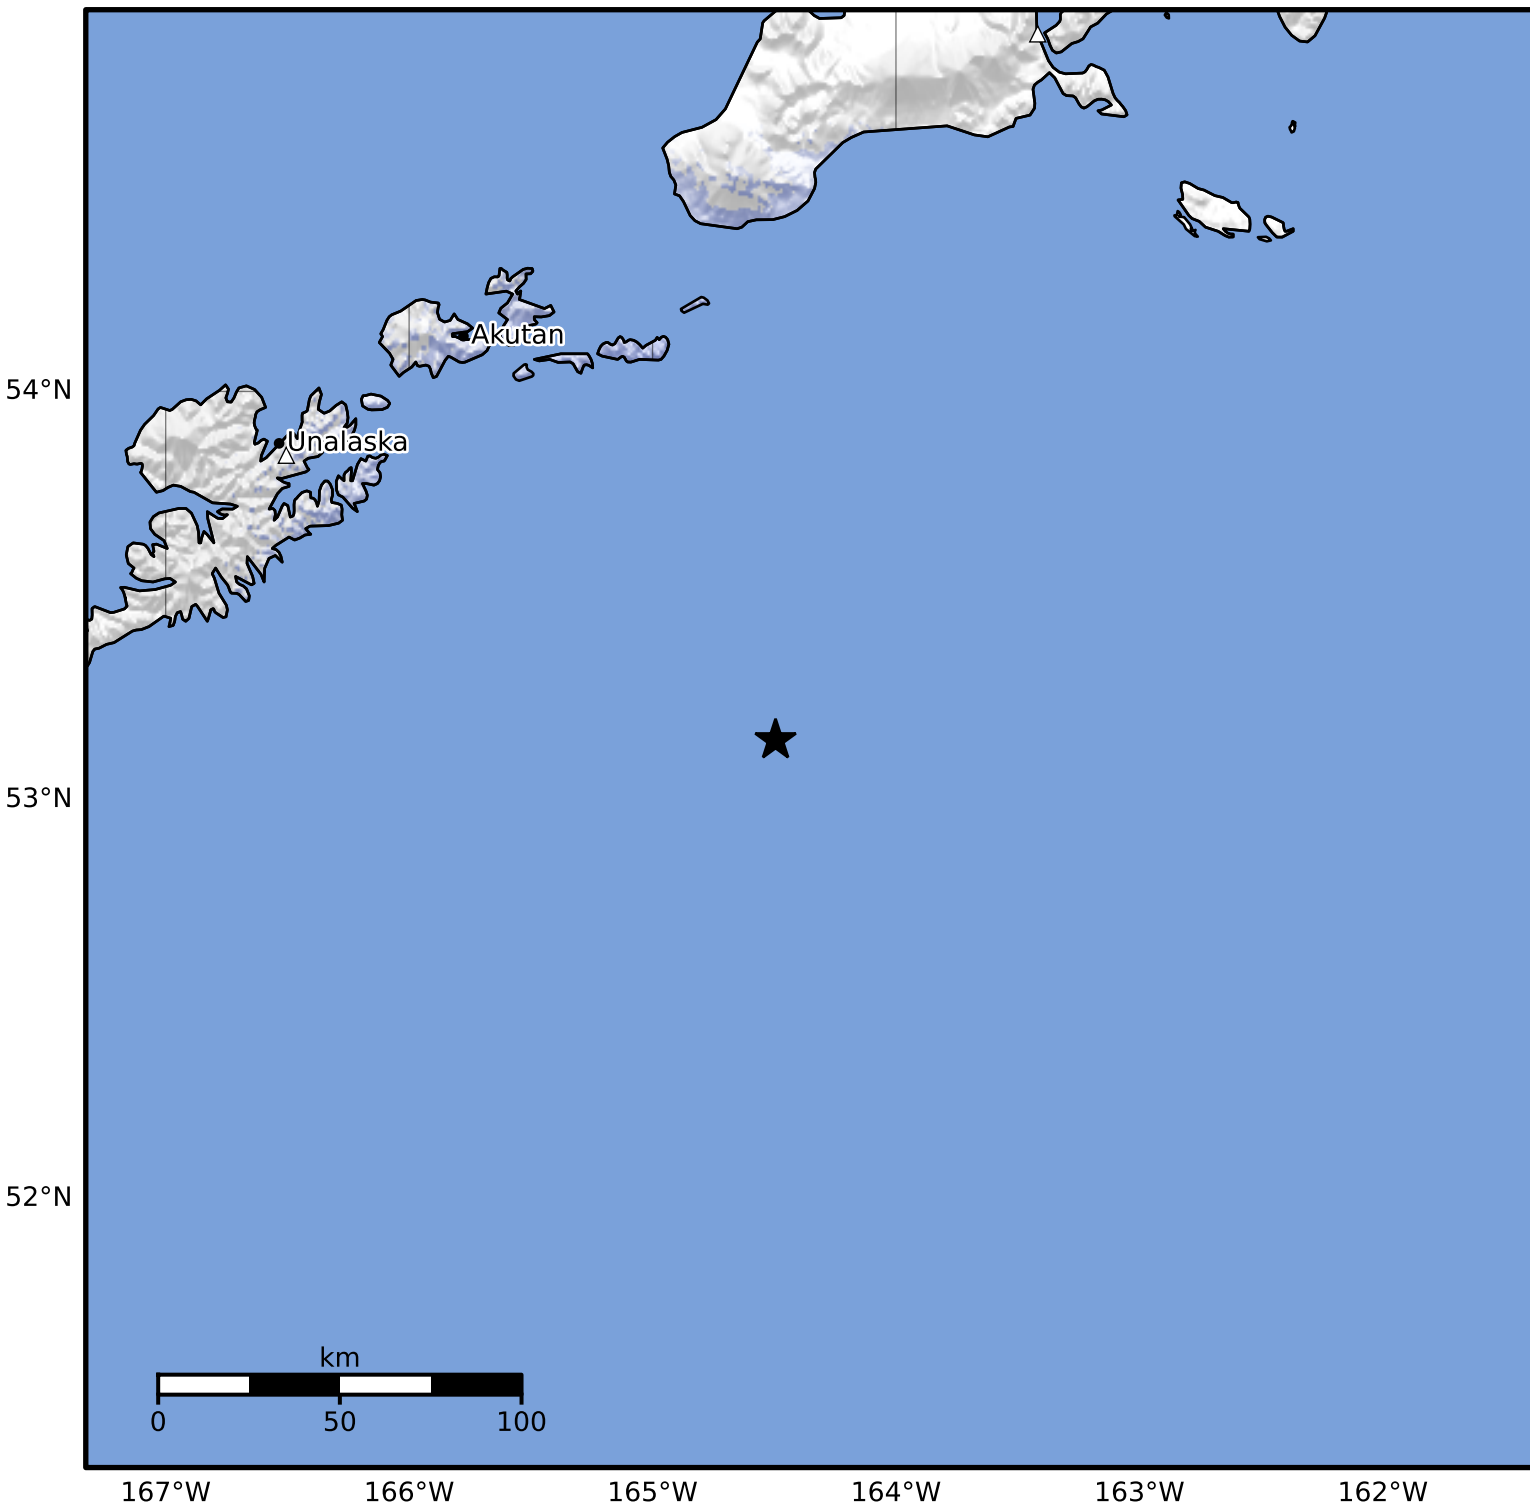

Macroseismic Intensity Map Alaska Earthquake Center
 ShakeMap: 138 km (86 miles) SE of Akutan
 May 23, 2024 10:38:23 UTC M4.2 N53.15 W164.49 Depth: 25.8km ID:ak0246mbkif5

SHAKING	Not felt	Weak	Light	Moderate	Strong	Very strong	Severe	Violent	Extreme
DAMAGE	None	None	None	Very light	Light	Moderate	Moderate/heavy	Heavy	Very heavy
PGA(%g)	<0.0464	0.297	2.76	6.2	11.5	21.5	40.1	74.7	>139
PGV(cm/s)	<0.0215	0.135	1.41	4.65	9.64	20	41.4	85.8	>178
INTENSITY	I	II-III	IV	V	VI	VII	VIII	IX	X+

Scale based on Worden et al. (2012)

Version 2: Processed 2024-05-23T21:37:46Z

△ Seismic Instrument ○ Reported Intensity

★ Epicenter