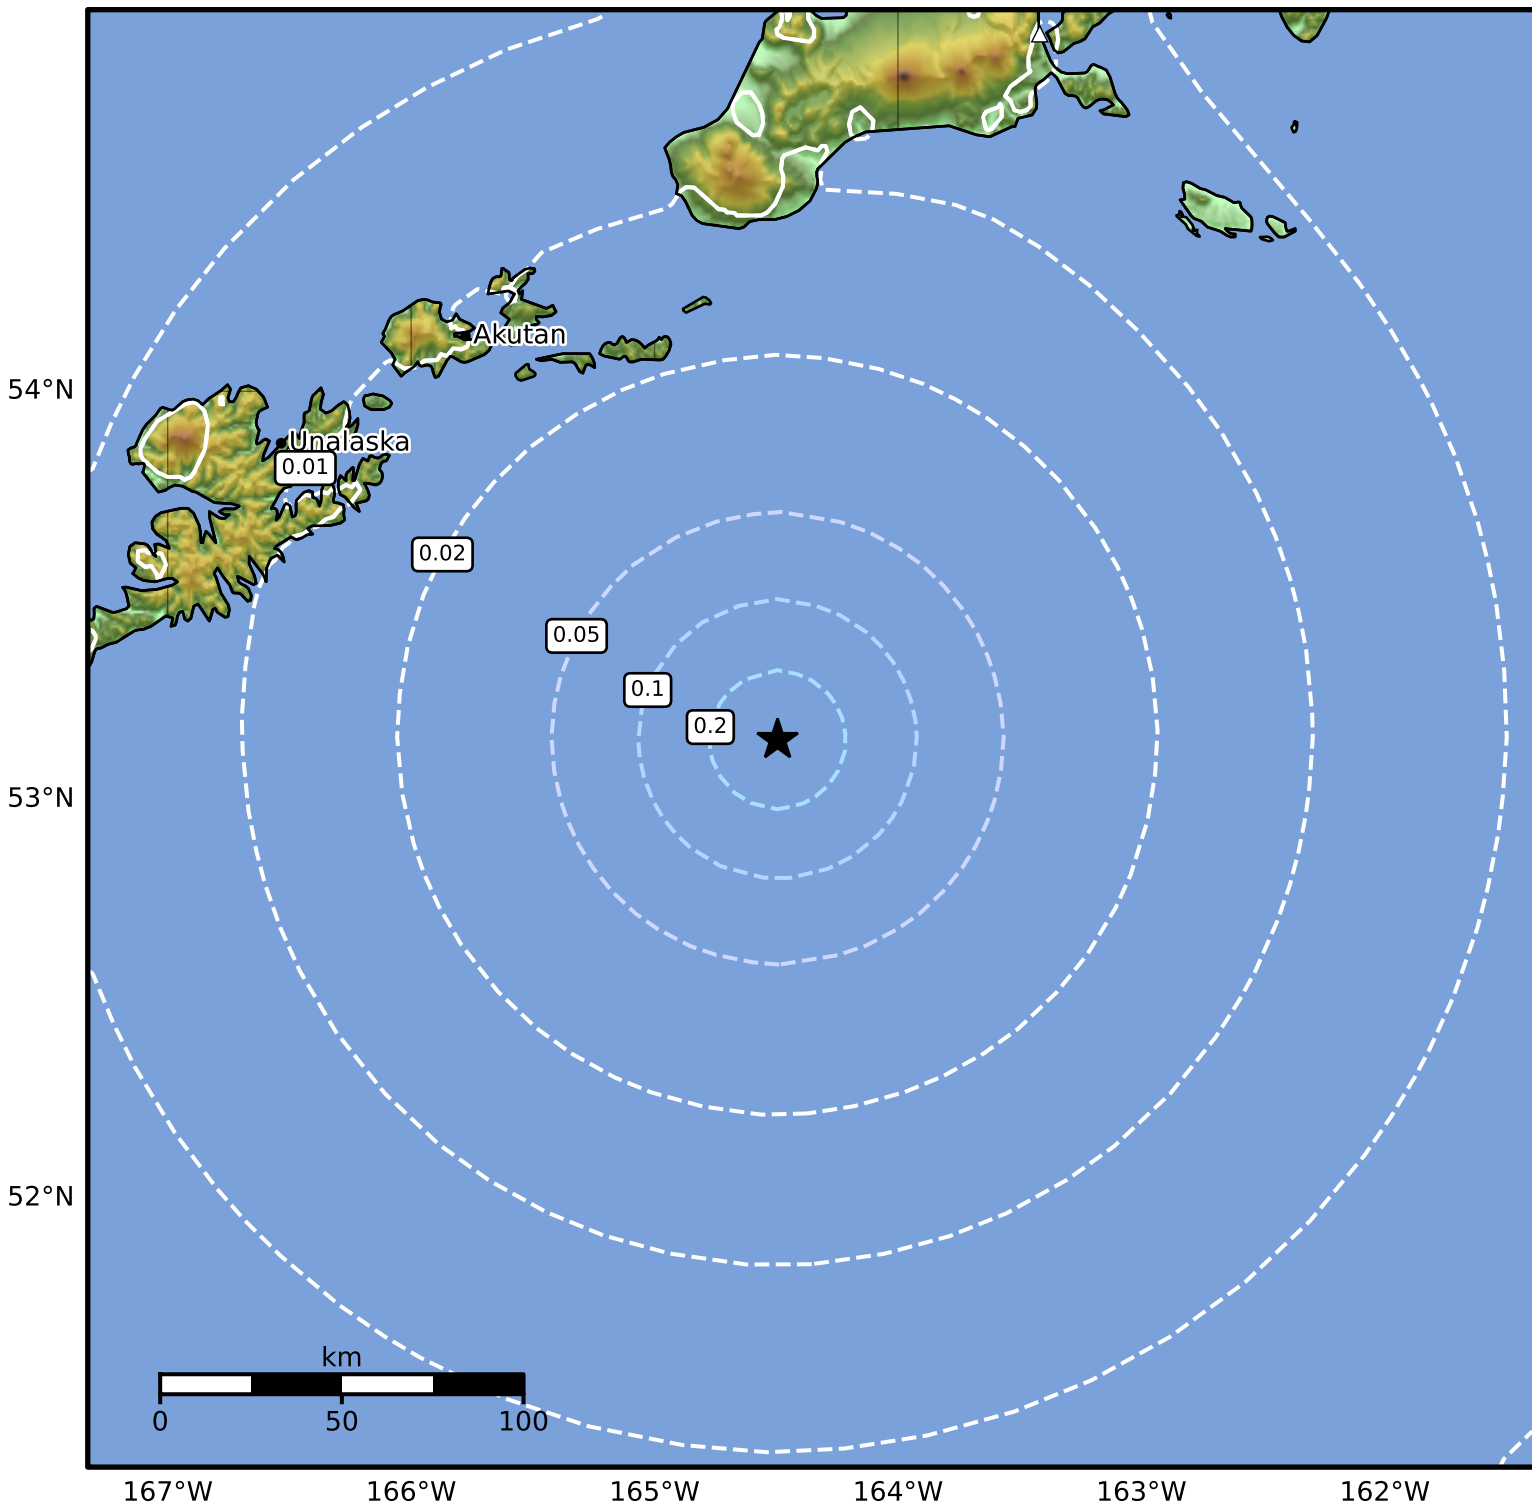

Peak Ground Velocity Map Alaska Earthquake Center
ShakeMap: 138 km (86 miles) SE of Akutan
May 23, 2024 10:38:23 UTC M4.2 N53.15 W164.49 Depth: 25.8km ID:ak0246mbkif5

PGV (cm/s)	0.1	0.2	0.5	1	2	5	10	20	50	100	200
------------	-----	-----	-----	---	---	---	----	----	----	-----	-----

Scale based on Worden et al. (2012)

Version 2: Processed 2024-05-23T21:37:46Z

△ Seismic Instrument ○ Reported Intensity

★ Epicenter