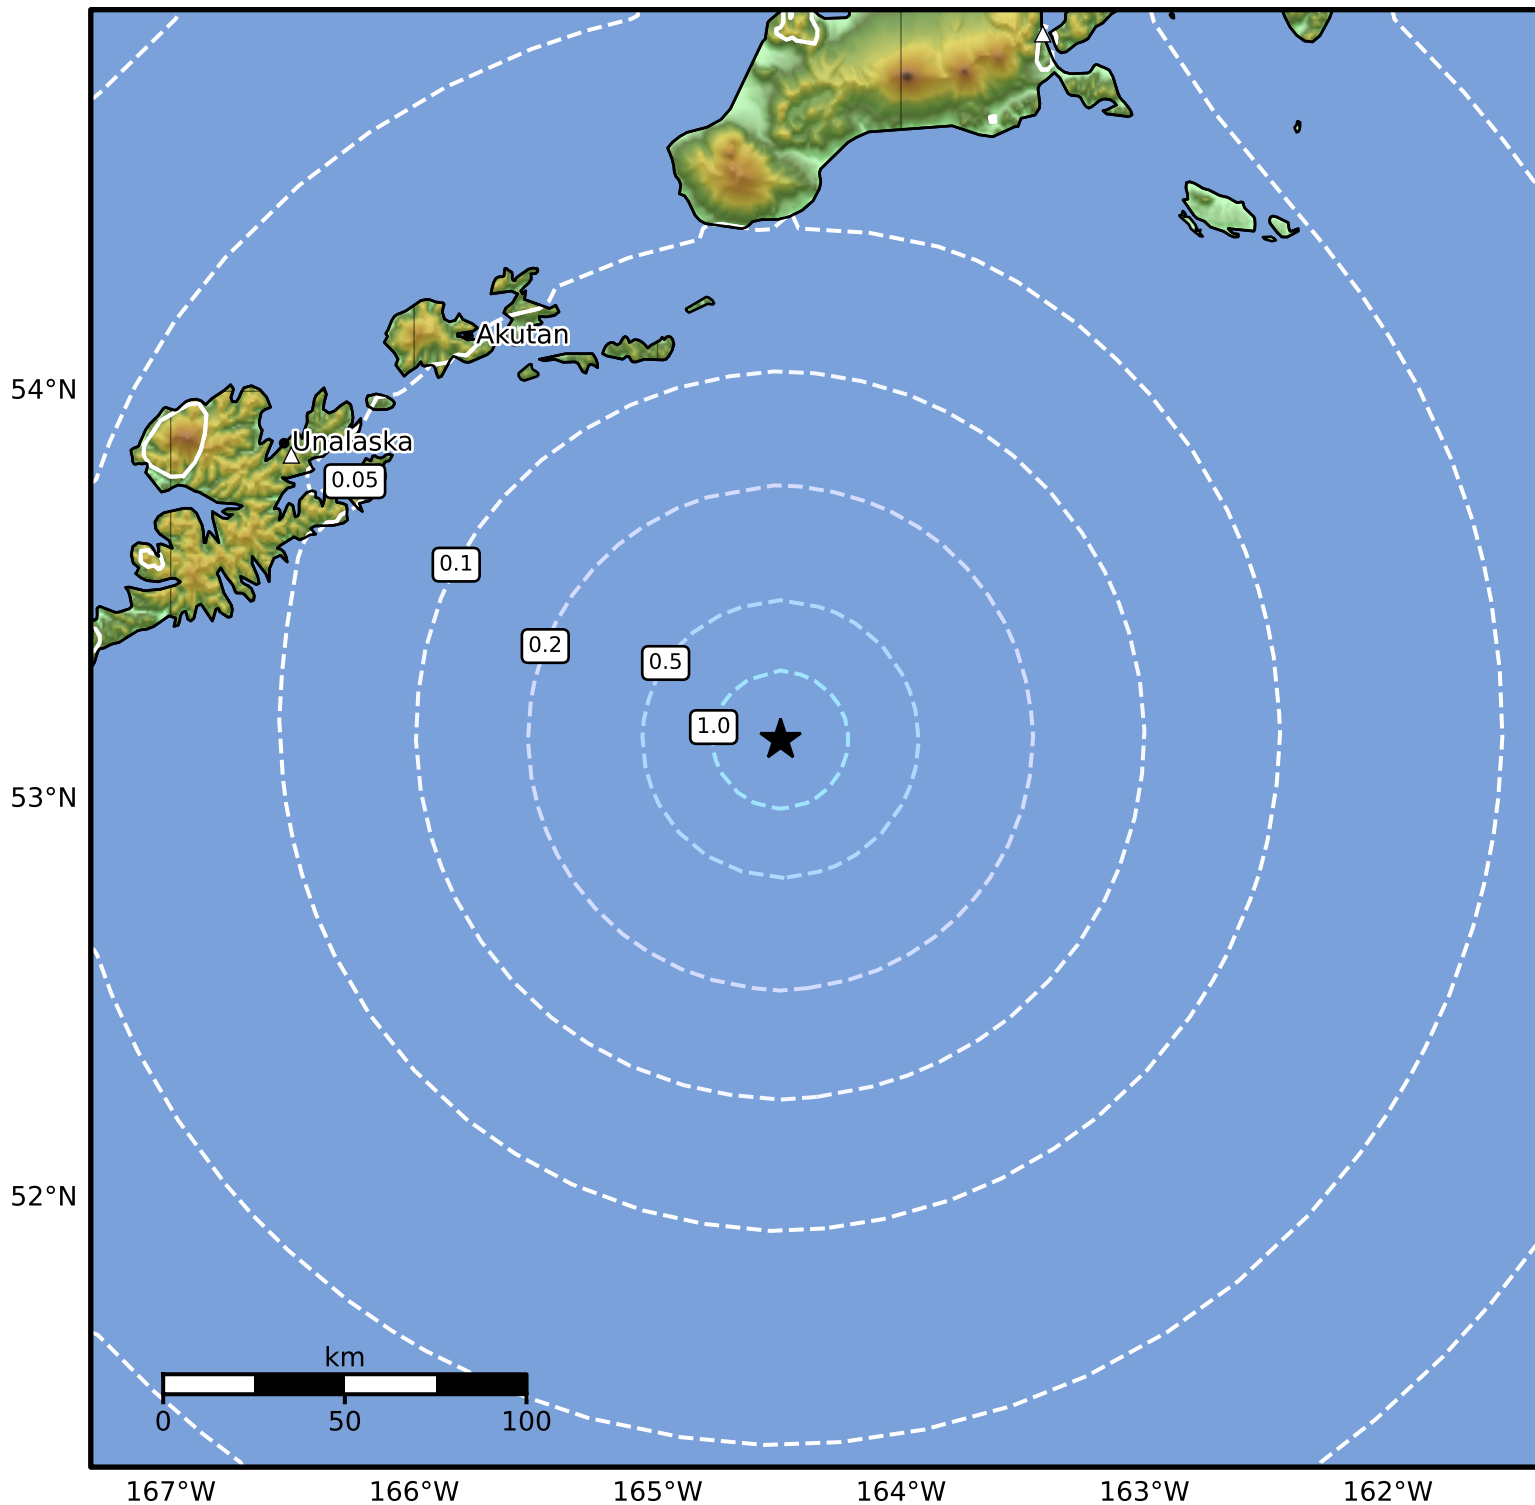

0.3 Second Peak Spectral Acceleration Map Alaska Earthquake Center
 ShakeMap: 138 km (86 miles) SE of Akutan
 May 23, 2024 10:38:23 UTC M4.2 N53.15 W164.49 Depth: 25.8km ID:ak0246mbkif5

SA(0.3) (%g)	0.1	0.2	0.5	1	2	5	10	20	50	100	200
---------------------	------------	------------	------------	----------	----------	----------	-----------	-----------	-----------	------------	------------

Scale based on Worden et al. (2012)

Version 2: Processed 2024-05-23T21:37:46Z

△ Seismic Instrument ○ Reported Intensity

★ Epicenter