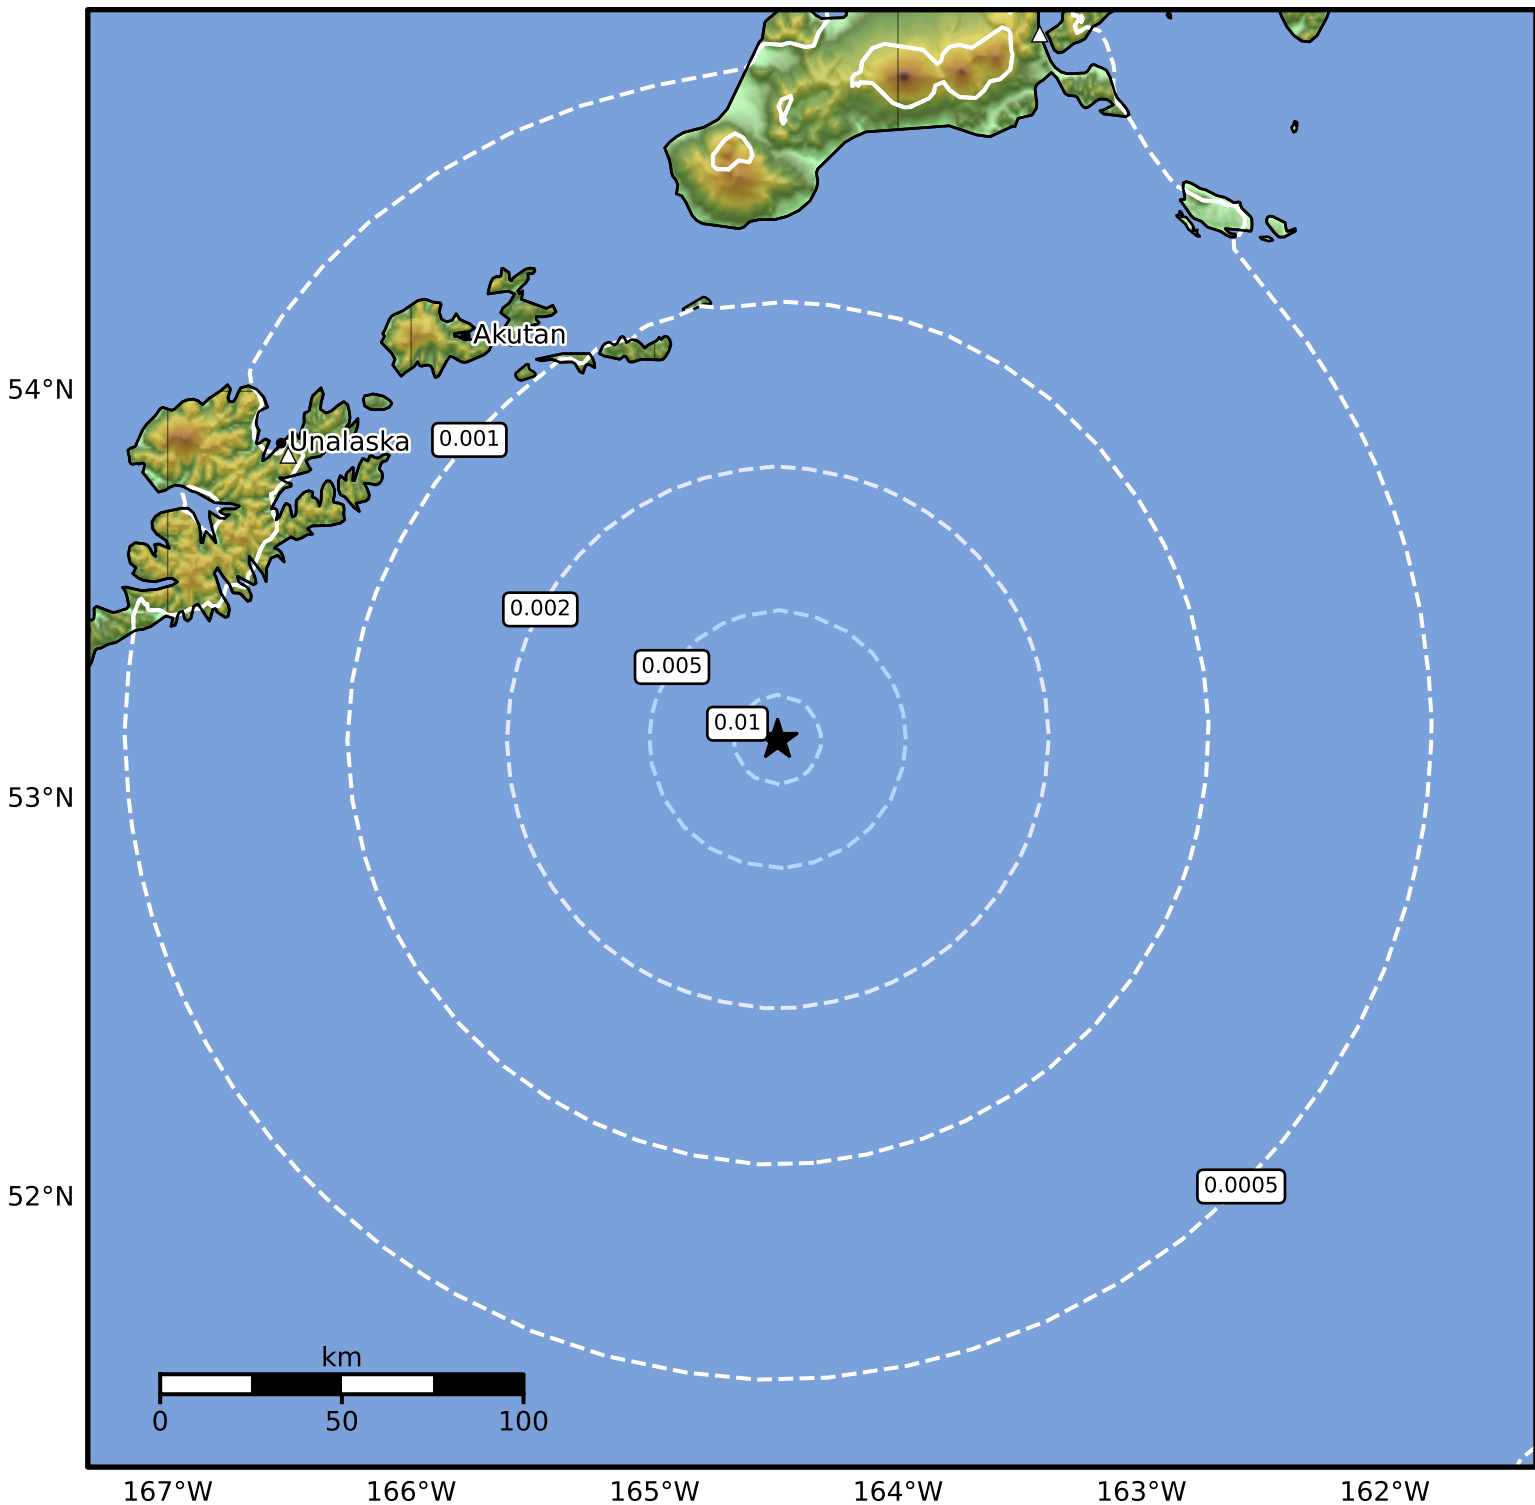

3.0 Second Peak Spectral Acceleration Map Alaska Earthquake Center
ShakeMap: 138 km (86 miles) SE of Akutan
May 23, 2024 10:38:23 UTC M4.2 N53.15 W164.49 Depth: 25.8km ID:ak0246mbkif5

SA(3.0) (%g)	0.1	0.2	0.5	1	2	5	10	20	50
--------------	-----	-----	-----	---	---	---	----	----	----

Scale based on Worden et al. (2012)

Version 2: Processed 2024-05-23T21:37:46Z

△ Seismic Instrument ○ Reported Intensity

★ Epicenter