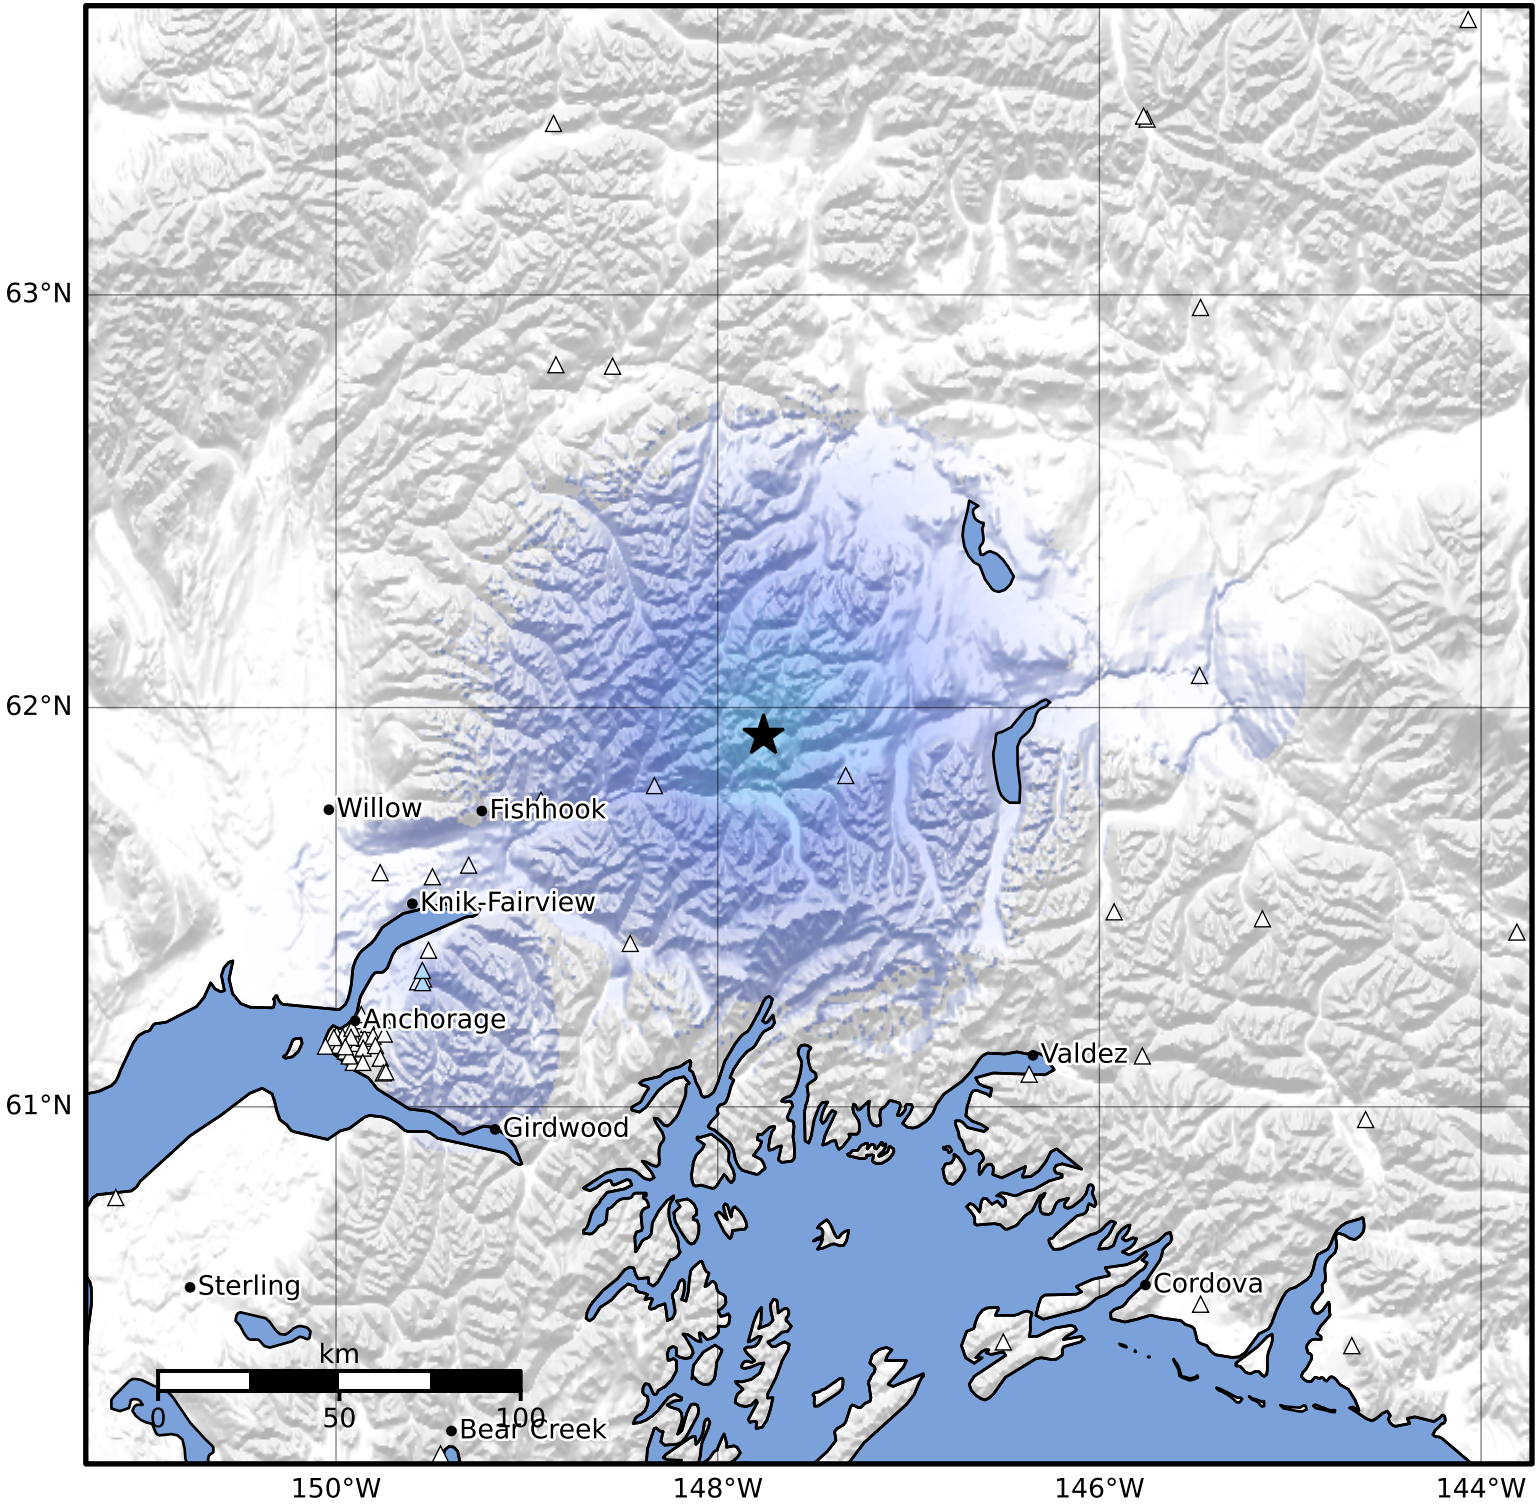

Macroseismic Intensity Map Alaska Earthquake Center
 ShakeMap: 64 km (40 miles) ENE of Sutton
 May 23, 2024 17:36:00 UTC M3.5 N61.93 W147.76 Depth: 20.7km ID:ak0246mfq26q

SHAKING	Not felt	Weak	Light	Moderate	Strong	Very strong	Severe	Violent	Extreme
DAMAGE	None	None	None	Very light	Light	Moderate	Moderate/heavy	Heavy	Very heavy
PGA(%g)	<0.0464	0.297	2.76	6.2	11.5	21.5	40.1	74.7	>139
PGV(cm/s)	<0.0215	0.135	1.41	4.65	9.64	20	41.4	85.8	>178
INTENSITY	I	II-III	IV	V	VI	VII	VIII	IX	X+

Scale based on Worden et al. (2012)

Version 1: Processed 2024-05-23T17:46:17Z

△ Seismic Instrument ○ Reported Intensity

★ Epicenter