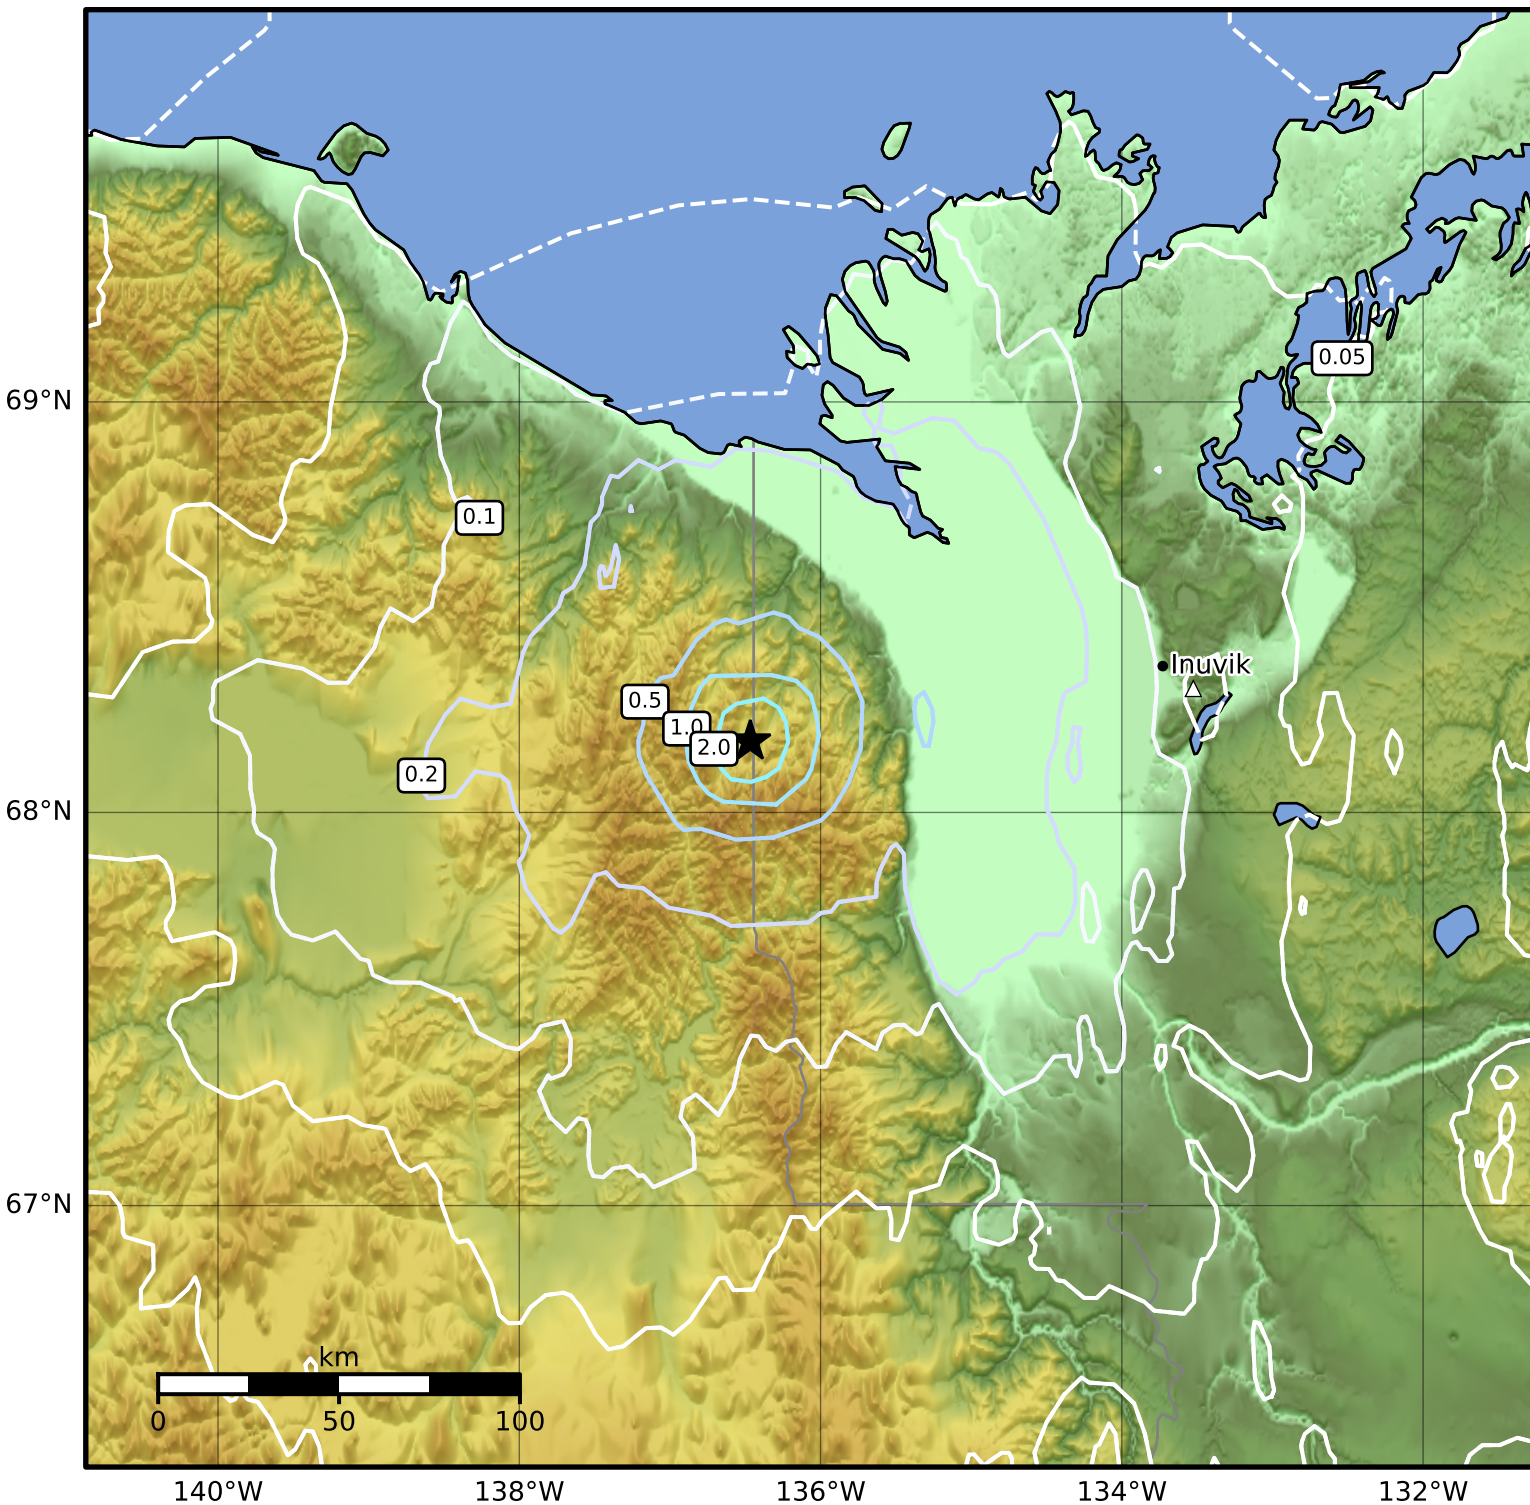

0.3 Second Peak Spectral Acceleration Map Alaska Earthquake Center
ShakeMap: 157 km (98 miles) ENE of Old Crow
May 23, 2024 19:04:44 UTC M4.0 N68.18 W136.47 Depth: 0.0km ID:ak0246mgq641

SA(0.3) (%g)	0.1	0.2	0.5	1	2	5	10	20	50	100	200
--------------	-----	-----	-----	---	---	---	----	----	----	-----	-----

Scale based on Worden et al. (2012)

△ Seismic Instrument ○ Reported Intensity

★ Epicenter

Version 1: Processed 2024-05-23T19:12:08Z