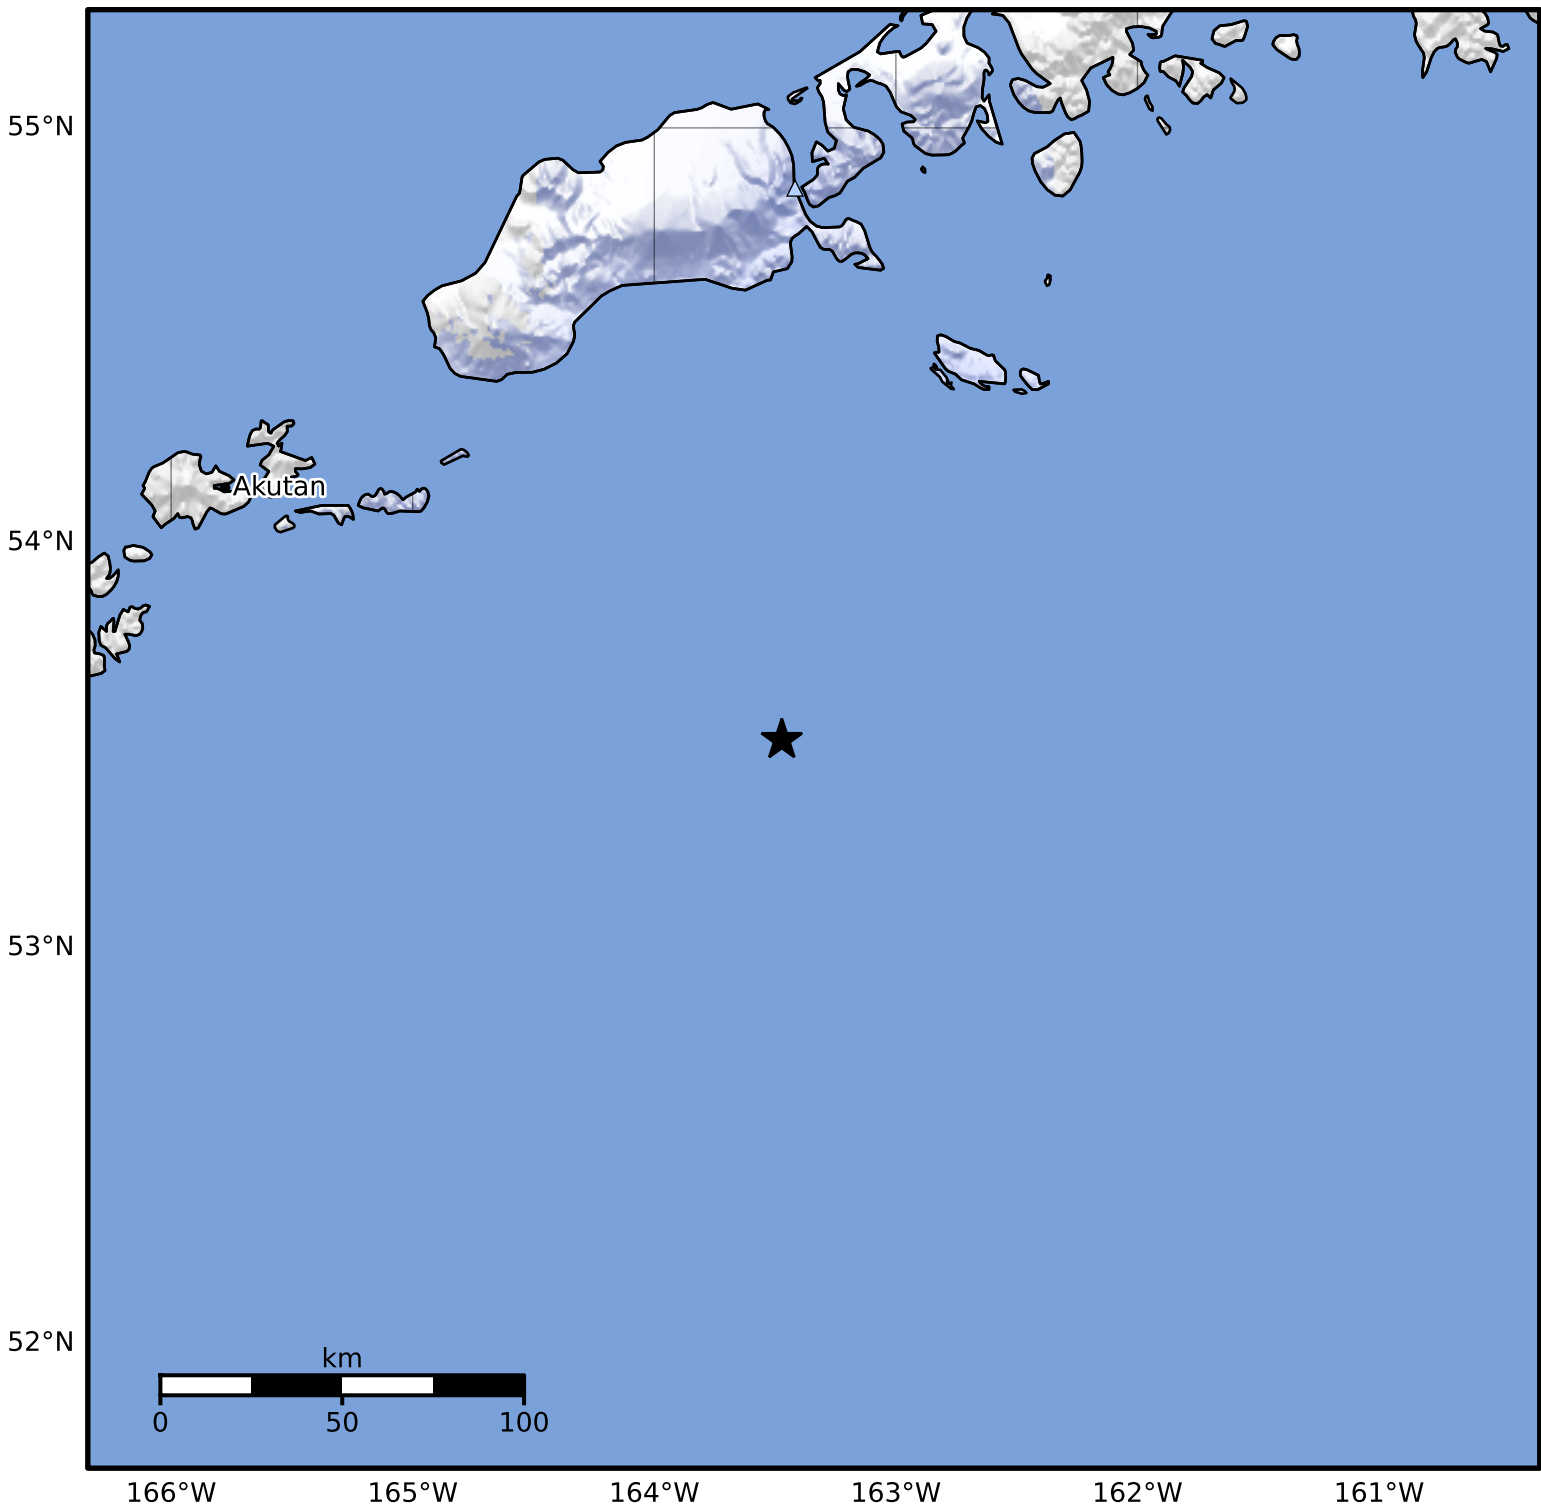

Macroseismic Intensity Map Alaska Earthquake Center
 ShakeMap: 148 km (92 miles) S of False Pass
 May 24, 2024 07:16:44 UTC M4.3 N53.52 W163.47 Depth: 8.2km ID:ak0246nx6vv8

SHAKING	Not felt	Weak	Light	Moderate	Strong	Very strong	Severe	Violent	Extreme
DAMAGE	None	None	None	Very light	Light	Moderate	Moderate/heavy	Heavy	Very heavy
PGA(%g)	<0.0464	0.297	2.76	6.2	11.5	21.5	40.1	74.7	>139
PGV(cm/s)	<0.0215	0.135	1.41	4.65	9.64	20	41.4	85.8	>178
INTENSITY	I	II-III	IV	V	VI	VII	VIII	IX	X+

Scale based on Worden et al. (2012)

Version 2: Processed 2024-05-24T22:09:07Z

△ Seismic Instrument ○ Reported Intensity

★ Epicenter