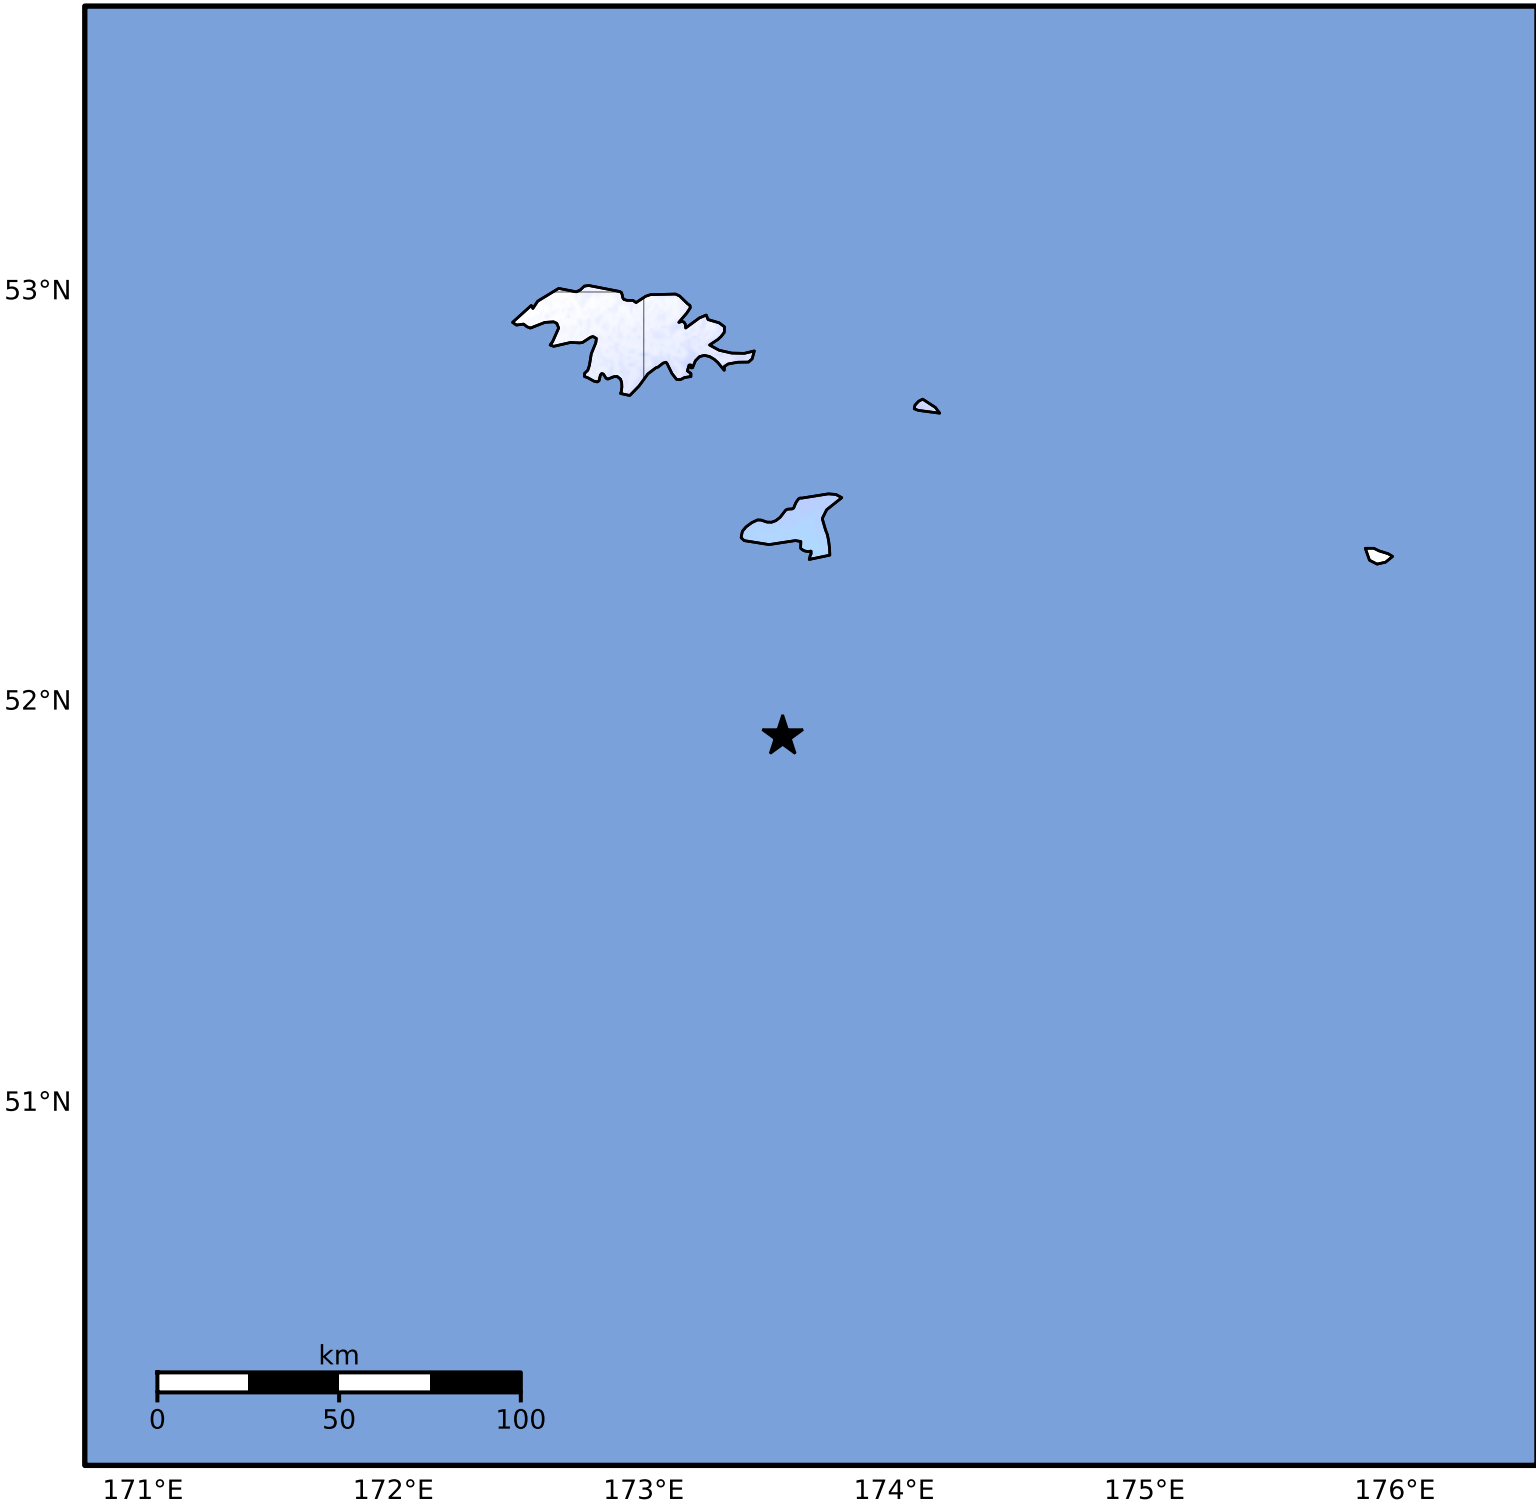

Macroseismic Intensity Map Alaska Earthquake Center
 ShakeMap: 96 km (60 miles) SSW of Shemya
 May 24, 2024 18:59:29 UTC M4.0 N51.92 E173.56 Depth: 25.3km ID:ak0246o3ztbx

SHAKING	Not felt	Weak	Light	Moderate	Strong	Very strong	Severe	Violent	Extreme
DAMAGE	None	None	None	Very light	Light	Moderate	Moderate/heavy	Heavy	Very heavy
PGA(%g)	<0.0464	0.297	2.76	6.2	11.5	21.5	40.1	74.7	>139
PGV(cm/s)	<0.0215	0.135	1.41	4.65	9.64	20	41.4	85.8	>178
INTENSITY	I	II-III	IV	V	VI	VII	VIII	IX	X+

Scale based on Worden et al. (2012) Version 1: Processed 2024-05-24T22:51:08Z
 △ Seismic Instrument ○ Reported Intensity ★ Epicenter