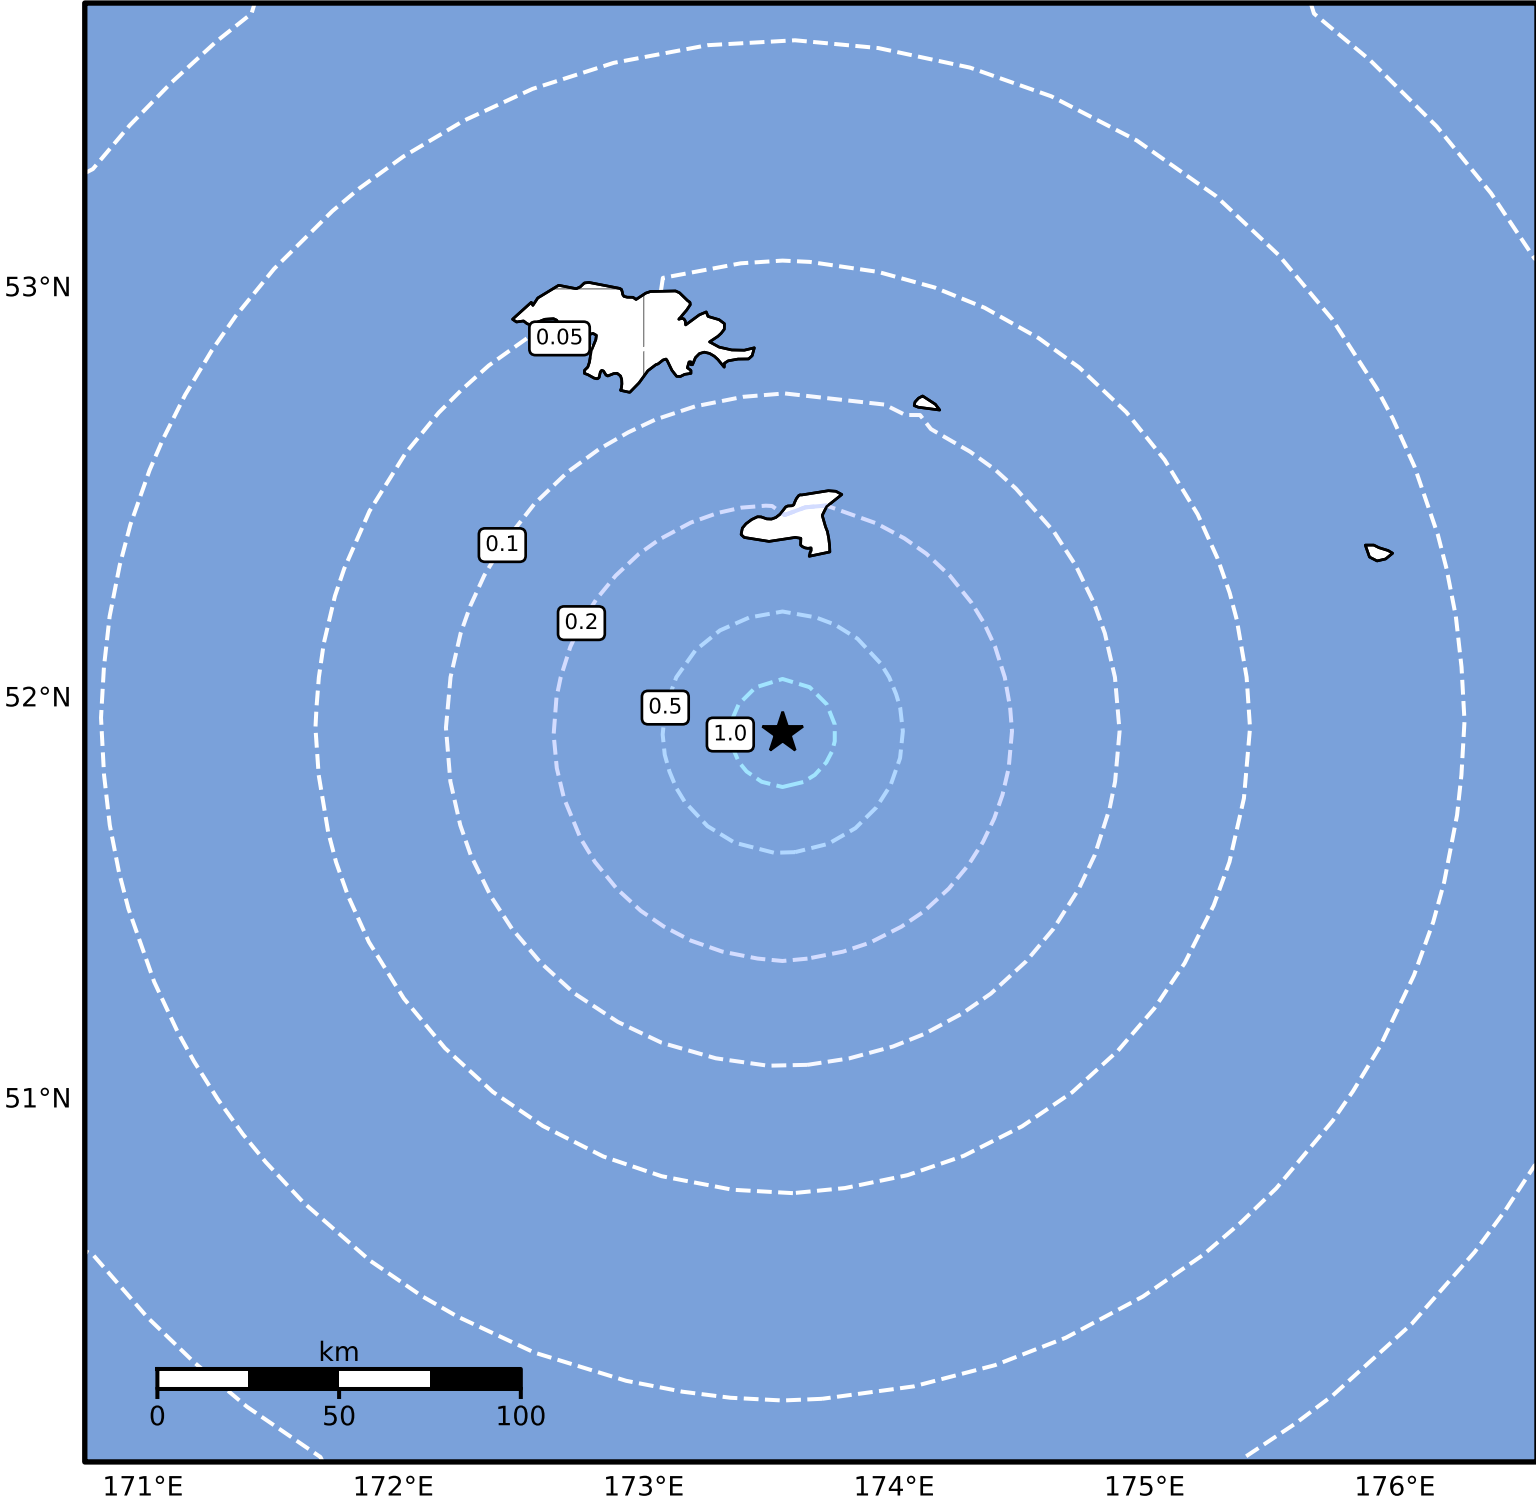

0.3 Second Peak Spectral Acceleration Map Alaska Earthquake Center
 ShakeMap: 96 km (60 miles) SSW of Shemya
 May 24, 2024 18:59:29 UTC M4.0 N51.92 E173.56 Depth: 25.3km ID:ak0246o3ztbx

SA(0.3) (%g)	0.1	0.2	0.5	1	2	5	10	20	50	100	200
---------------------	------------	------------	------------	----------	----------	----------	-----------	-----------	-----------	------------	------------

Scale based on Worden et al. (2012)

Version 1: Processed 2024-05-24T22:51:08Z

△ Seismic Instrument ○ Reported Intensity

★ Epicenter