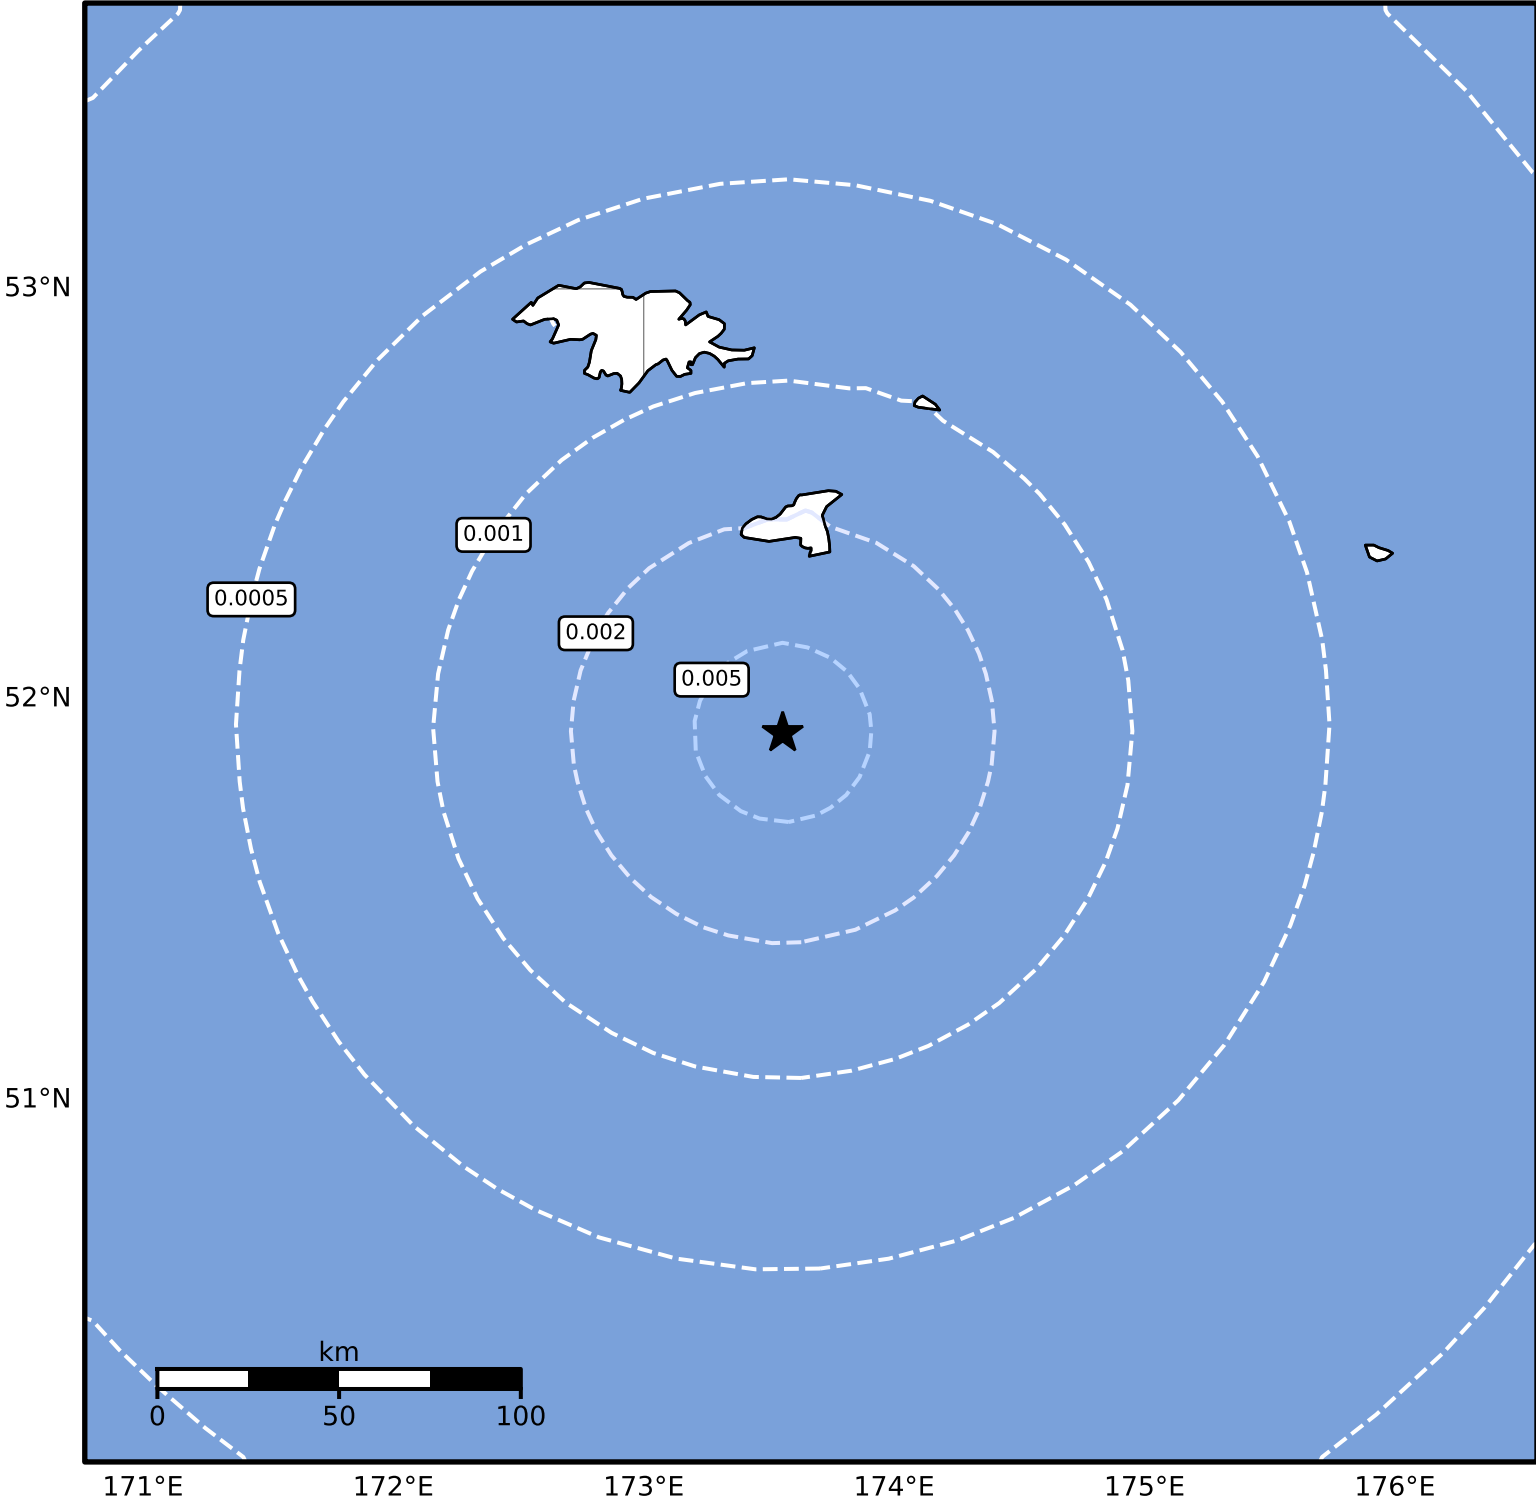

3.0 Second Peak Spectral Acceleration Map Alaska Earthquake Center  
ShakeMap: 96 km (60 miles) SSW of Shemya  
May 24, 2024 18:59:29 UTC M4.0 N51.92 E173.56 Depth: 25.3km ID:ak0246o3ztbx

Scale based on Worden et al. (2012)

Version 1: Processed 2024-05-24T22:51:08Z

△ Seismic Instrument ○ Reported Intensity

★ Epicenter