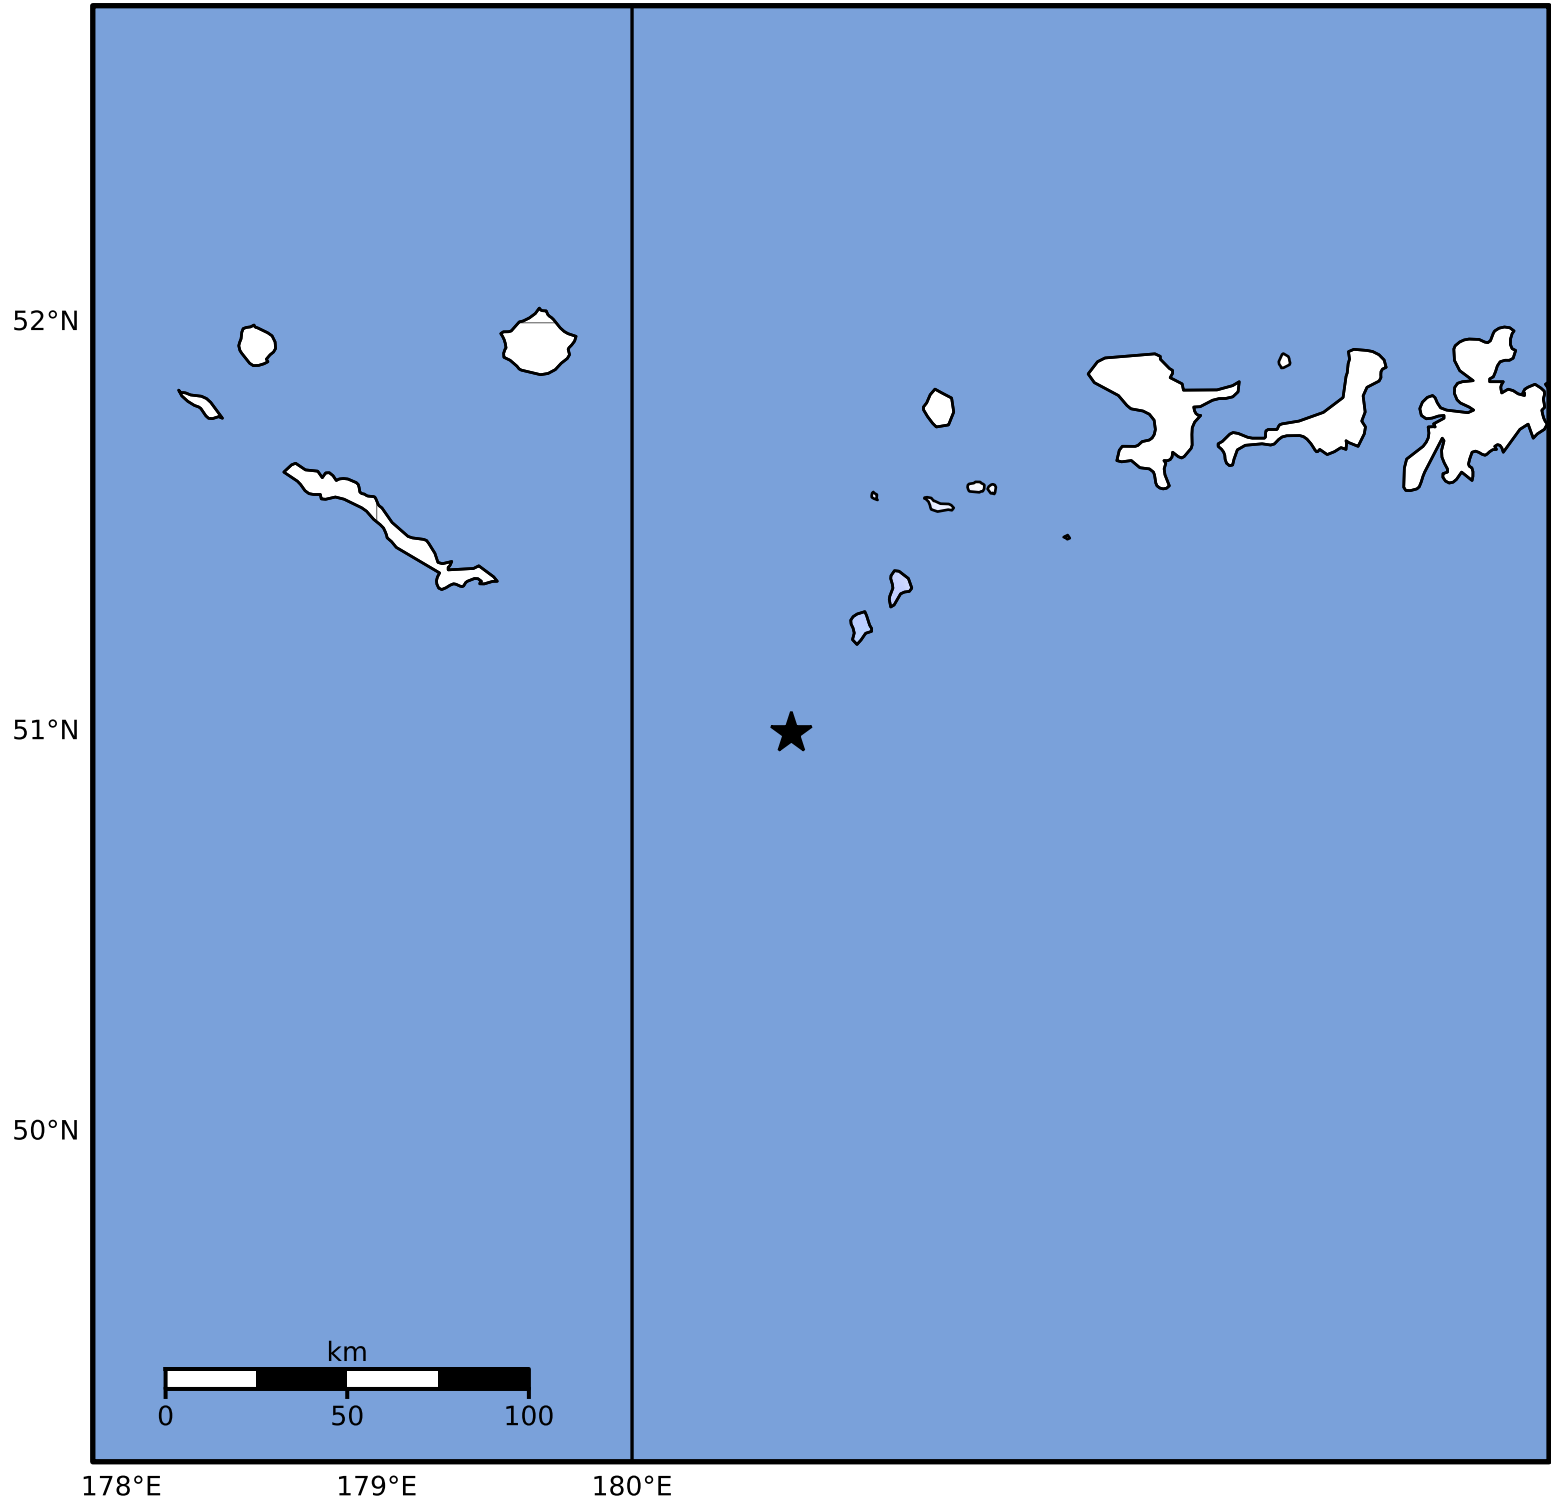

Macroseismic Intensity Map Alaska Earthquake Center
 ShakeMap: 128 km (80 miles) ESE of Amchitka
 May 26, 2024 10:16:12 UTC M3.9 N51.00 W179.38 Depth: 4.8km ID:ak0246ra1tfw

SHAKING	Not felt	Weak	Light	Moderate	Strong	Very strong	Severe	Violent	Extreme
DAMAGE	None	None	None	Very light	Light	Moderate	Moderate/heavy	Heavy	Very heavy
PGA(%g)	<0.0464	0.297	2.76	6.2	11.5	21.5	40.1	74.7	>139
PGV(cm/s)	<0.0215	0.135	1.41	4.65	9.64	20	41.4	85.8	>178
INTENSITY	I	II-III	IV	V	VI	VII	VIII	IX	X+

Scale based on Worden et al. (2012)

Version 2: Processed 2024-05-26T19:23:42Z

△ Seismic Instrument ○ Reported Intensity

★ Epicenter