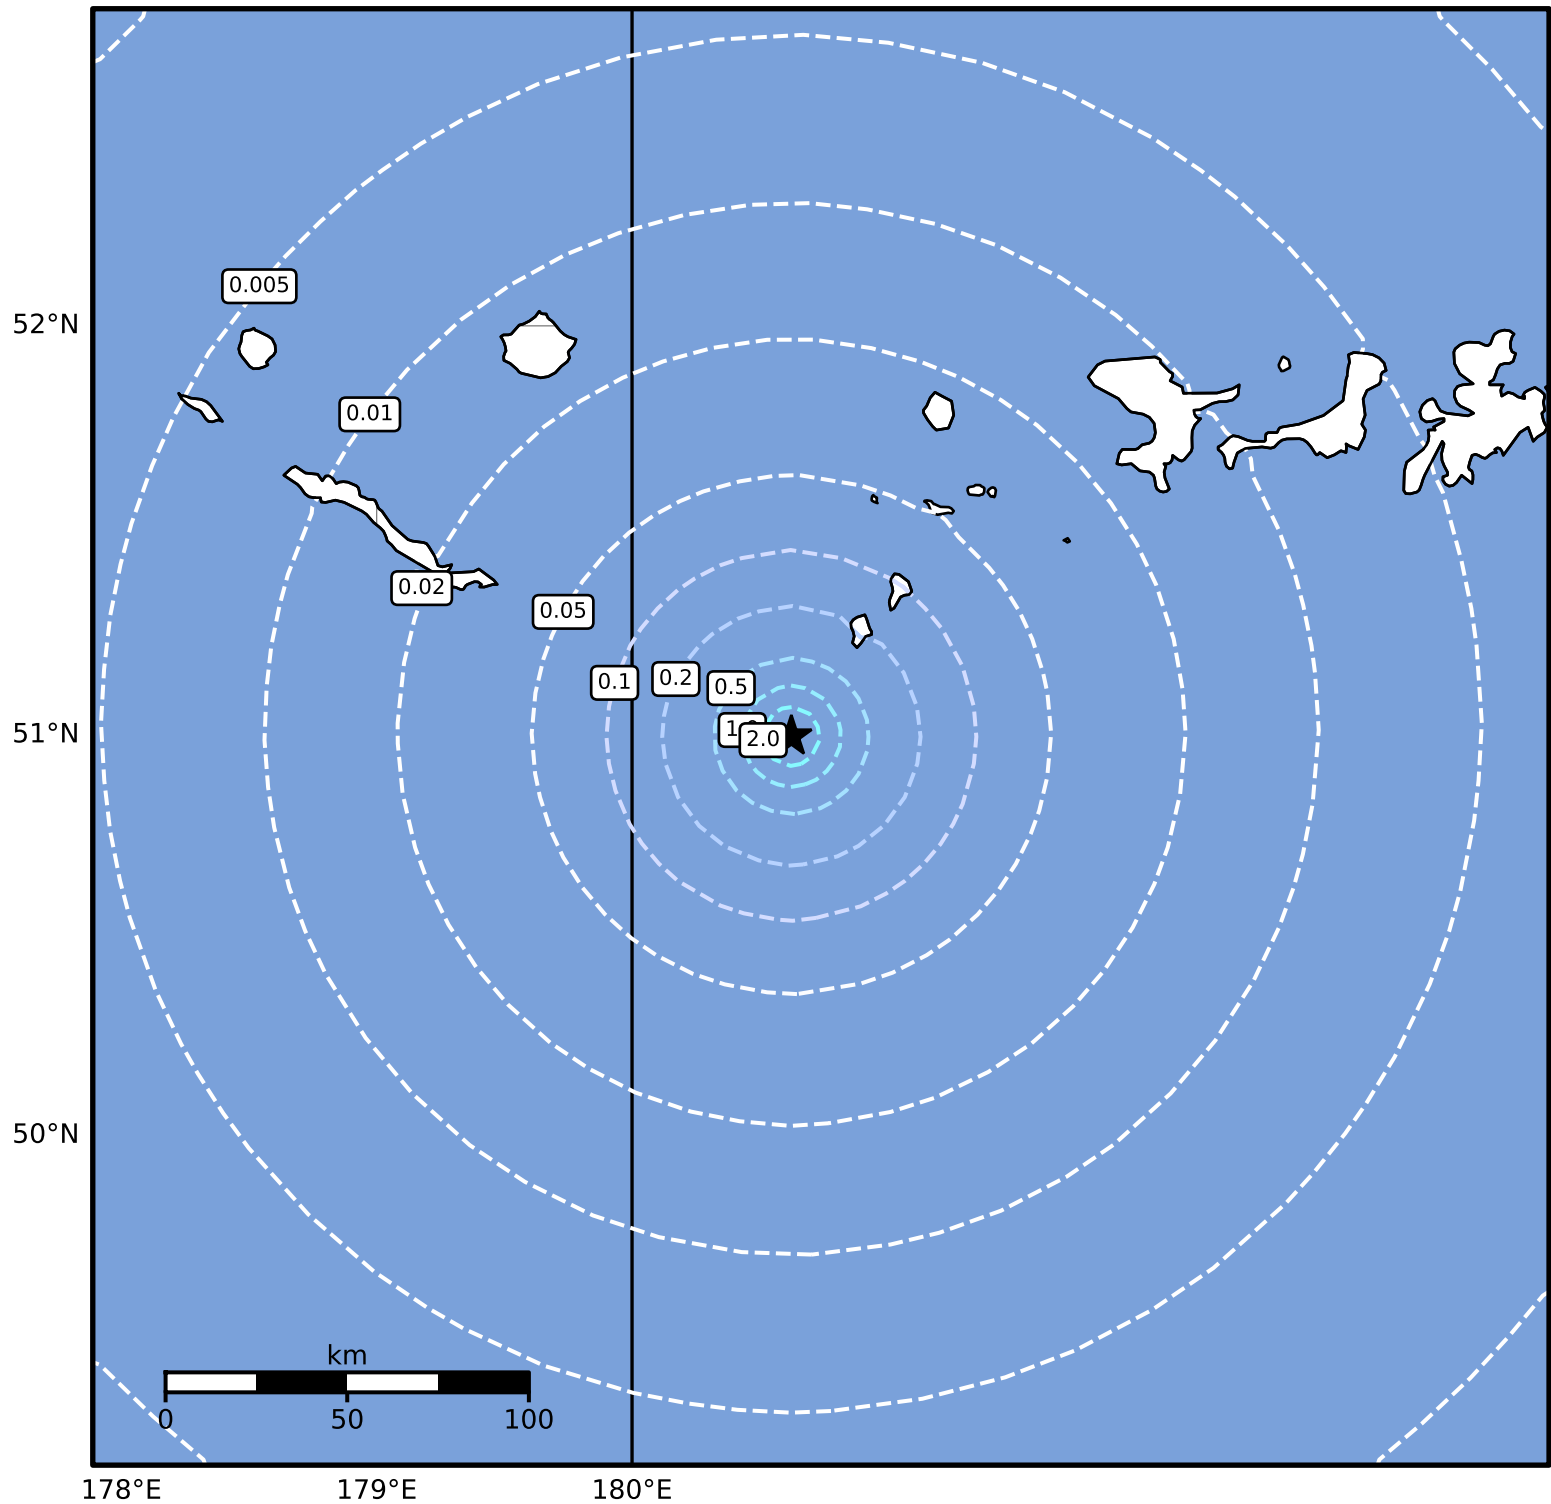

Peak Ground Acceleration Map Alaska Earthquake Center
 ShakeMap: 128 km (80 miles) ESE of Amchitka
 May 26, 2024 10:16:12 UTC M3.9 N51.00 W179.38 Depth: 4.8km ID:ak0246ra1tfw

PGA (%g)	0.1	0.2	0.5	1	2	5	10	20	50	100	200

Scale based on Worden et al. (2012)

Version 2: Processed 2024-05-26T19:23:42Z

△ Seismic Instrument ○ Reported Intensity

★ Epicenter