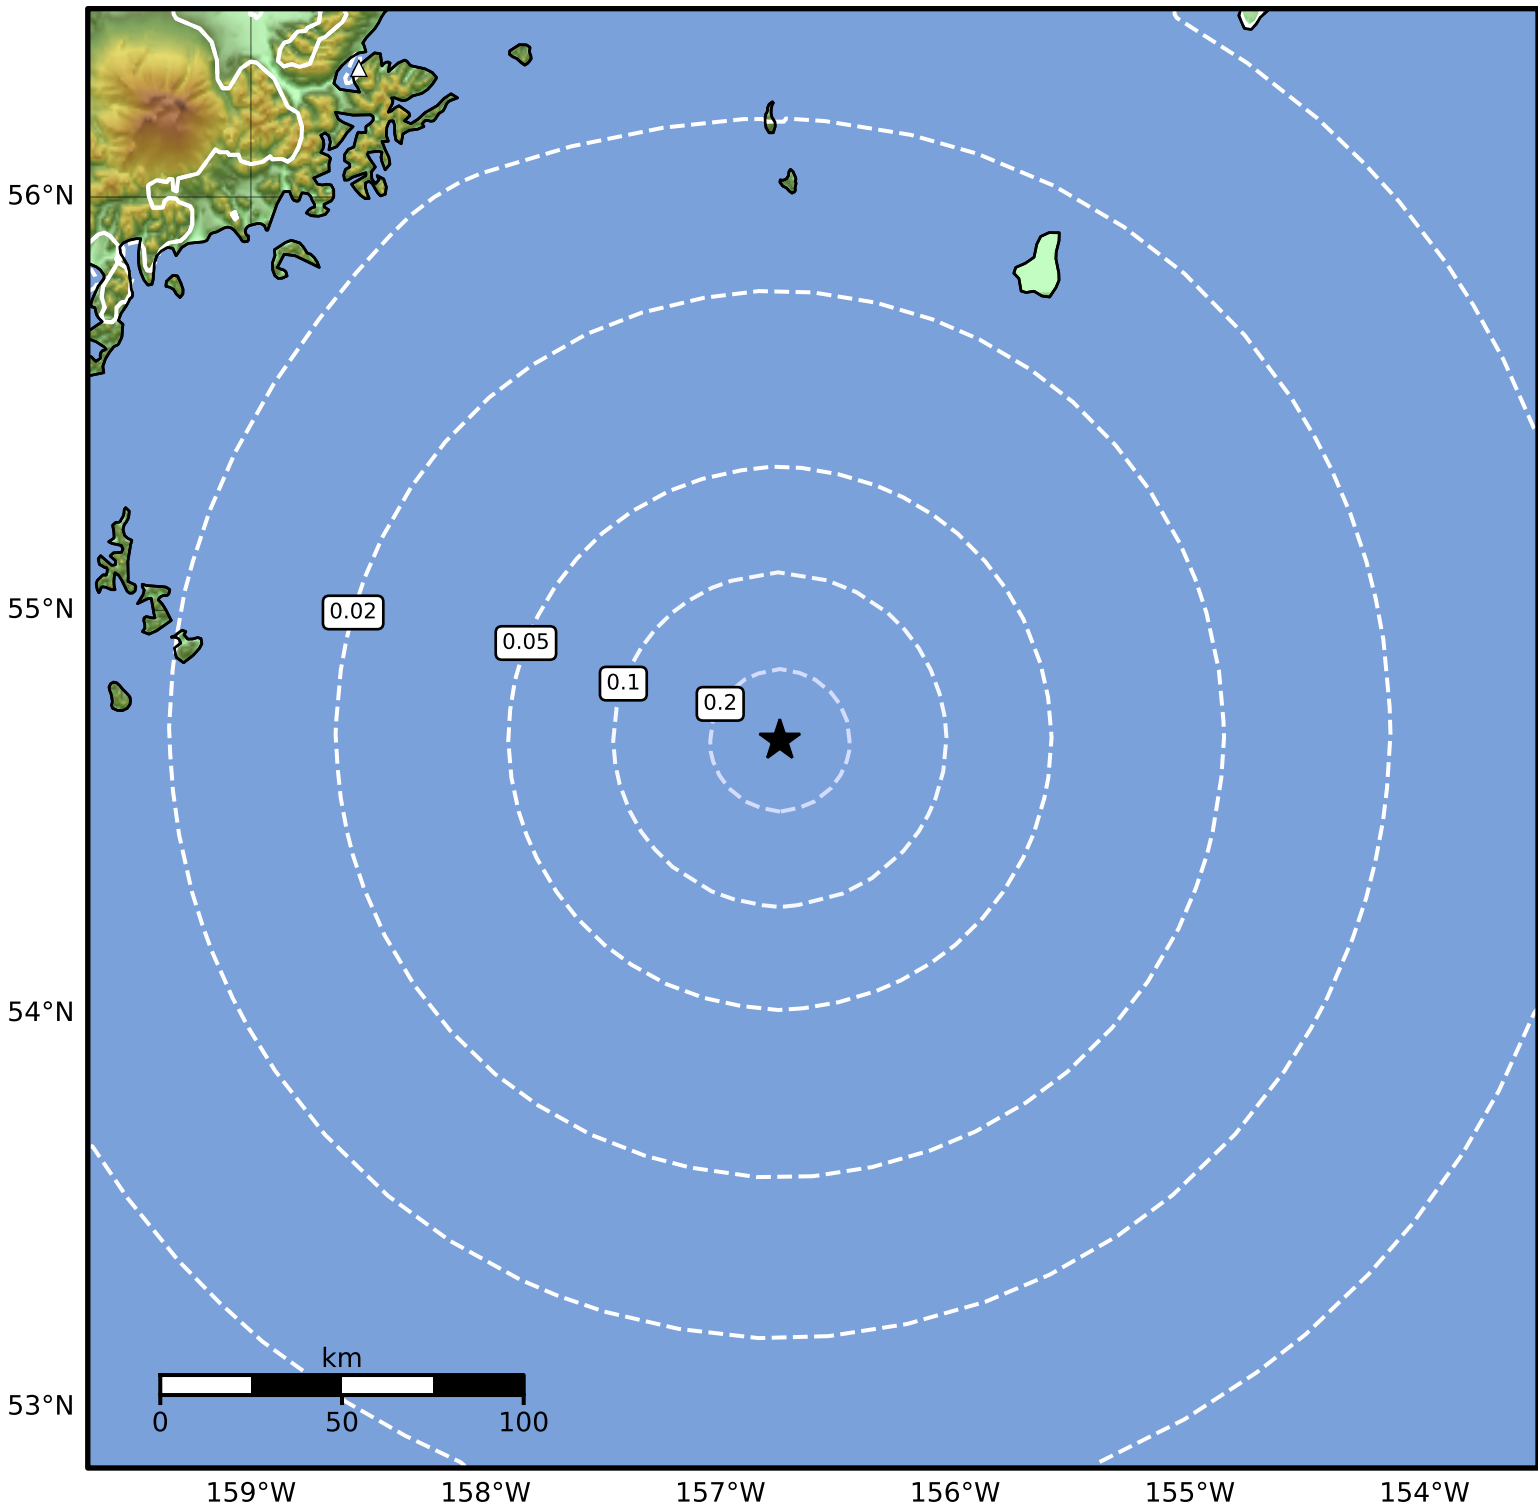

0.3 Second Peak Spectral Acceleration Map Alaska Earthquake Center  
ShakeMap: 204 km (127 miles) SE of Perryville  
May 27, 2024 00:10:09 UTC M3.6 N54.68 W156.75 Depth: 35.8km ID:ak0246srlini

SA(0.3) (%g)	0.1	0.2	0.5	1	2	5	10	20	50	100	200
--------------	-----	-----	-----	---	---	---	----	----	----	-----	-----

Scale based on Worden et al. (2012)

Version 2: Processed 2024-05-27T02:05:45Z

△ Seismic Instrument ○ Reported Intensity

★ Epicenter