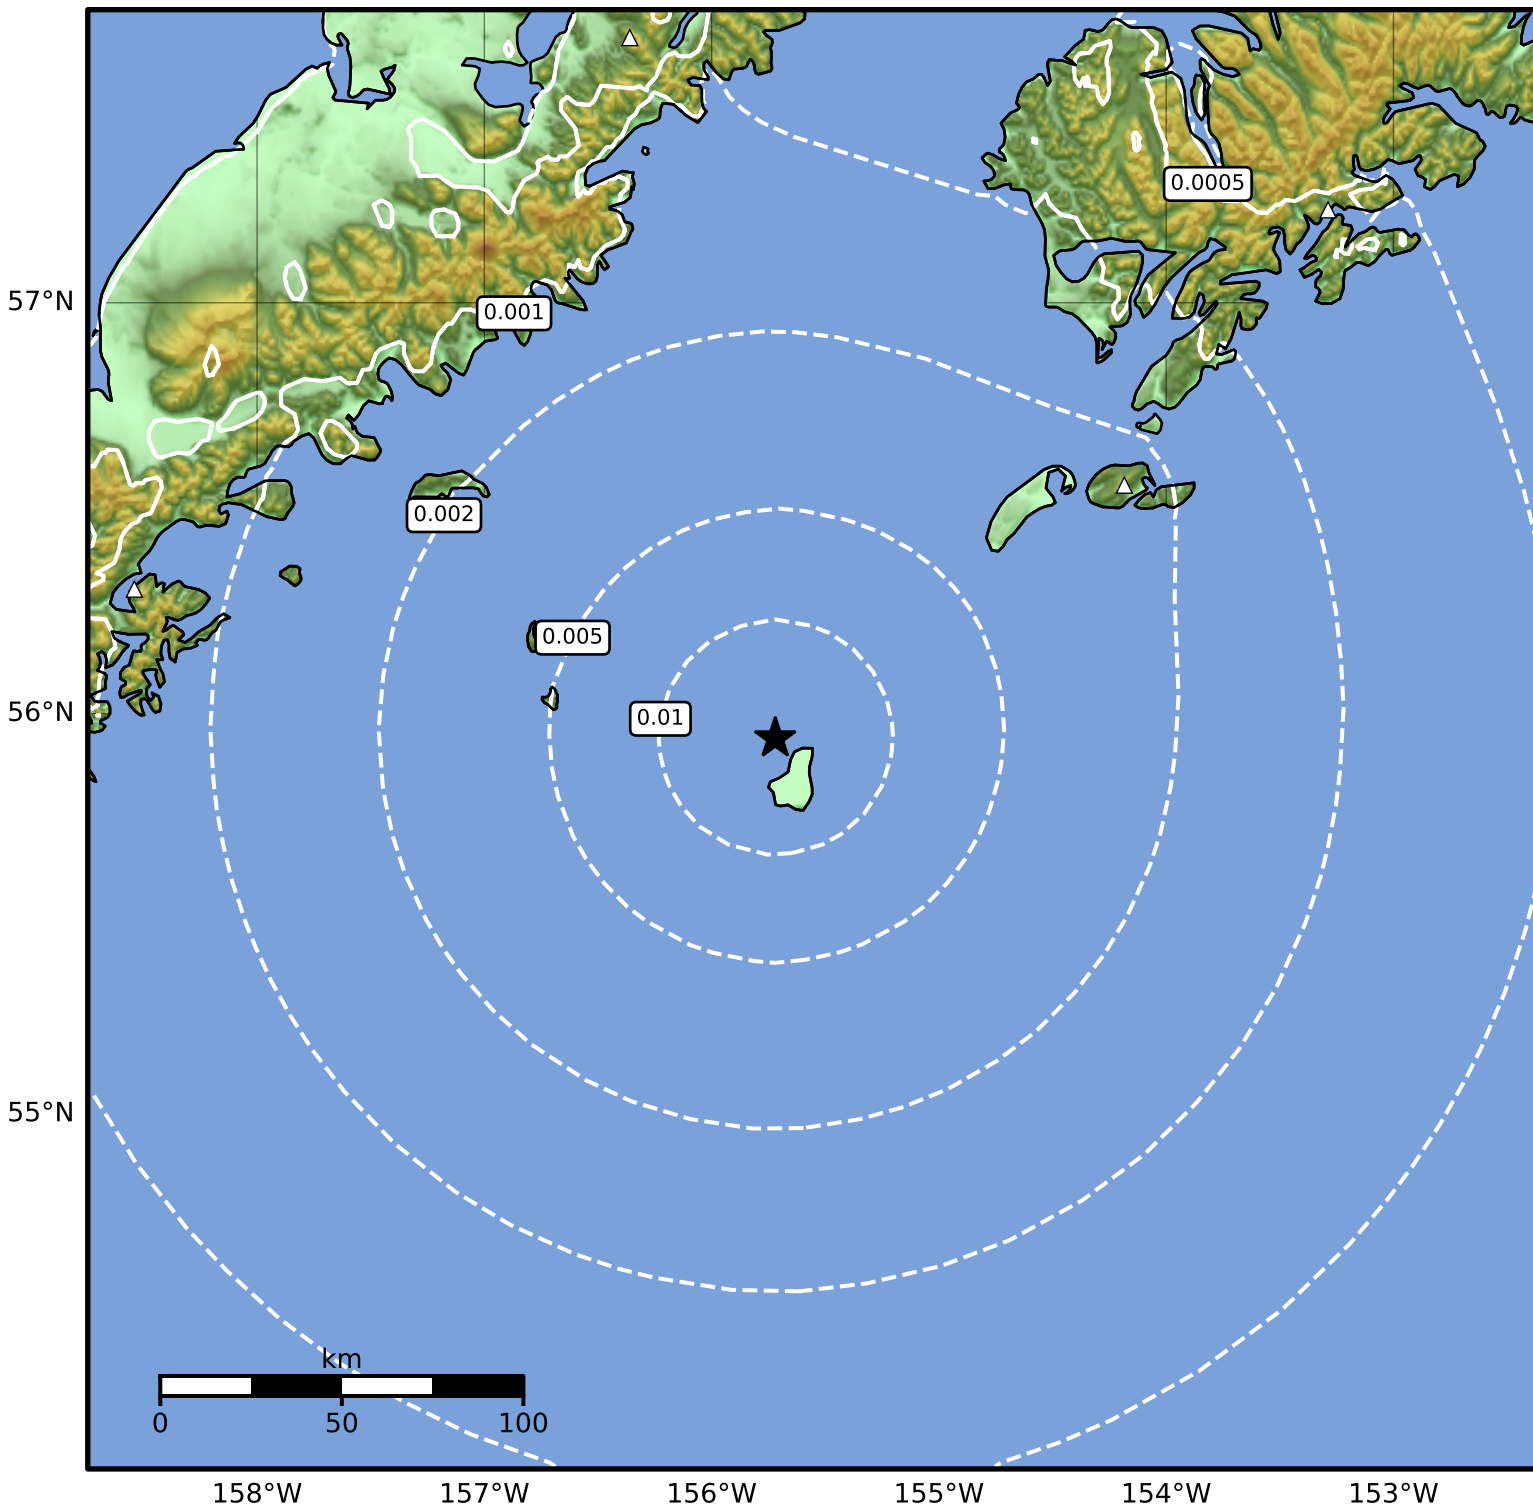

Peak Ground Velocity Map Alaska Earthquake Center  
ShakeMap: 146 km (91 miles) SW of Akhiok  
May 29, 2024 07:48:51 UTC M3.5 N55.94 W155.72 Depth: 44.0km ID:ak0246w72hh3

PGV (cm/s)	0.1	0.2	0.5	1	2	5	10	20	50	100	200
------------	-----	-----	-----	---	---	---	----	----	----	-----	-----

Scale based on Worden et al. (2012)

Version 2: Processed 2024-05-29T16:11:13Z

△ Seismic Instrument ○ Reported Intensity

★ Epicenter