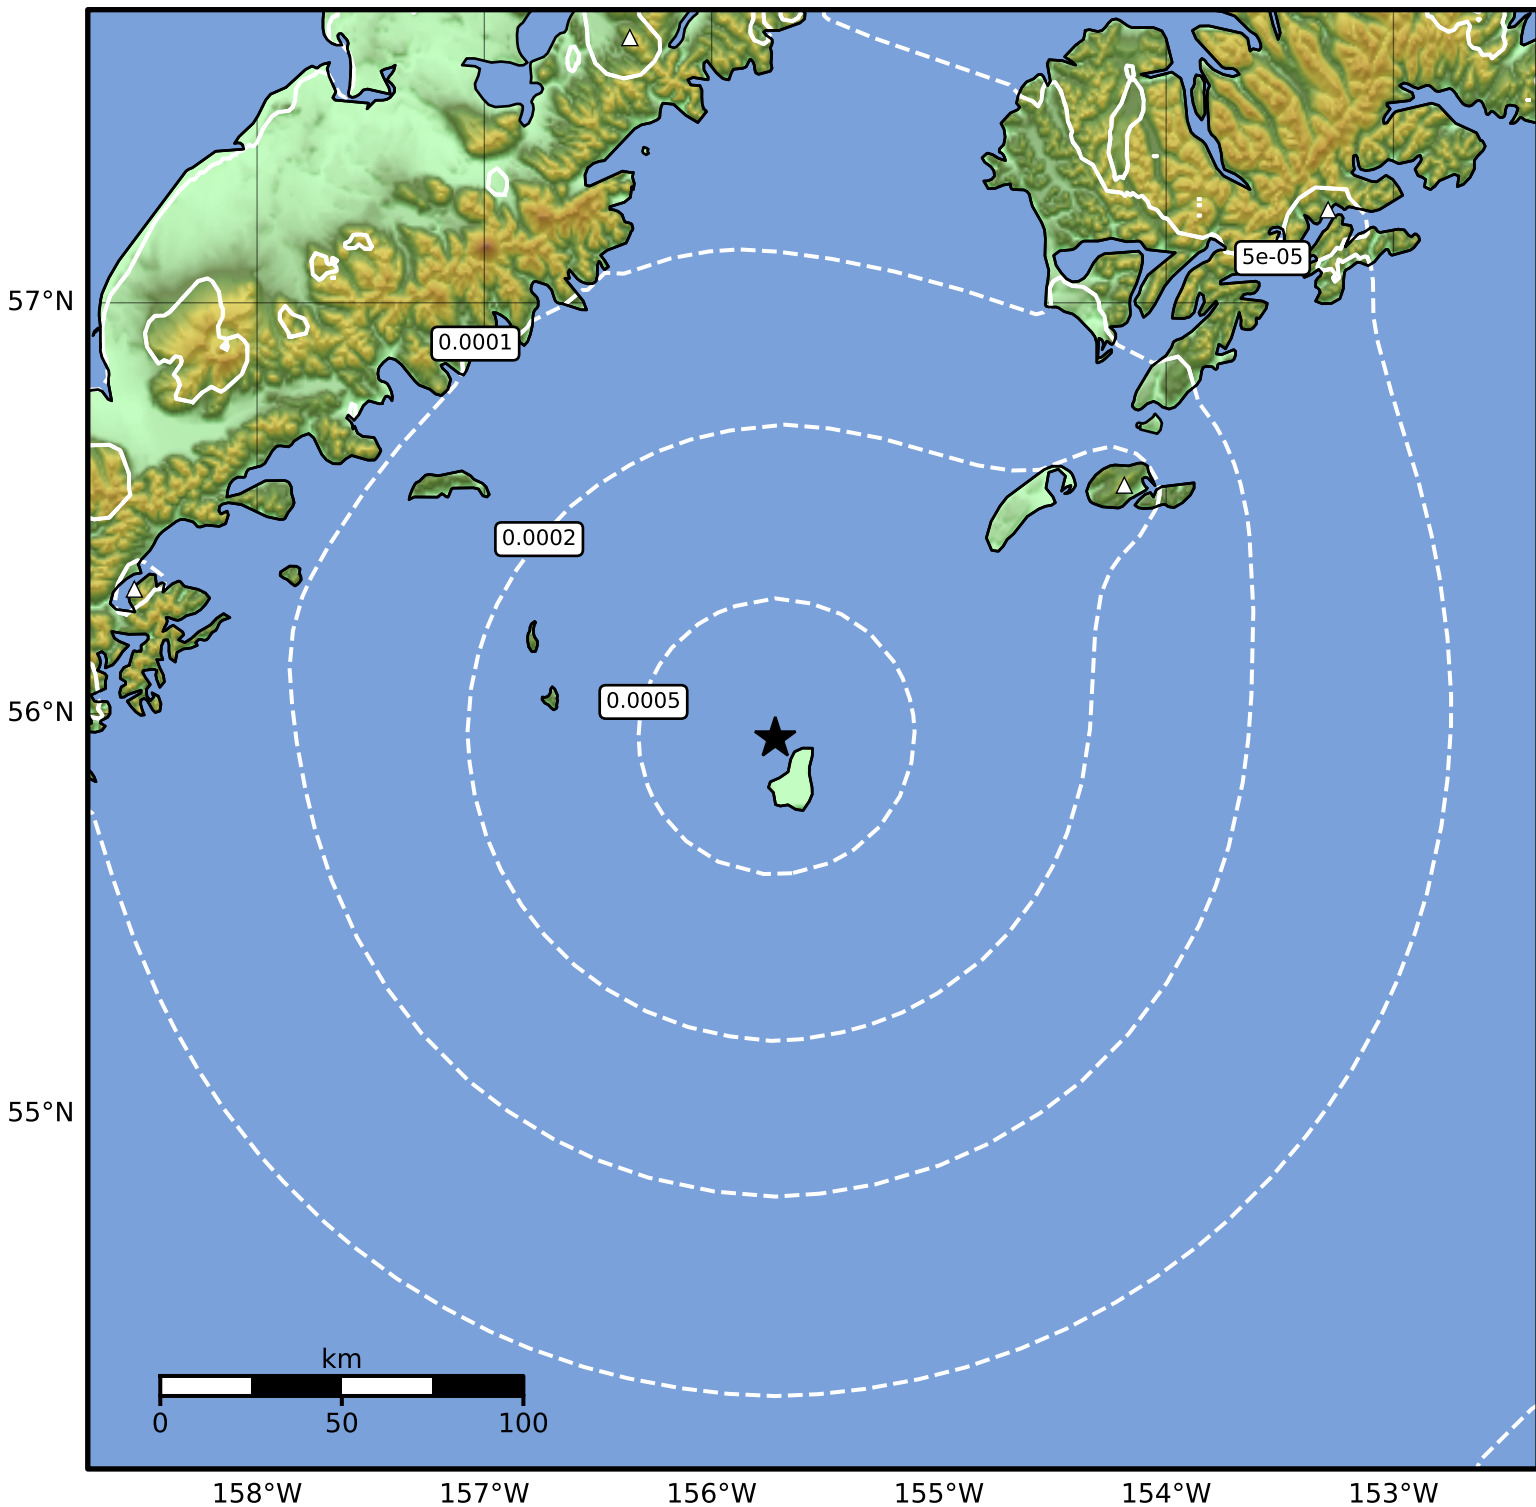

3.0 Second Peak Spectral Acceleration Map Alaska Earthquake Center
ShakeMap: 146 km (91 miles) SW of Akhiok
May 29, 2024 07:48:51 UTC M3.5 N55.94 W155.72 Depth: 44.0km ID:ak0246w72hh3

SA(3.0) (%g)	0.1	0.2	0.5	1	2	5	10	20	50
--------------	-----	-----	-----	---	---	---	----	----	----

Scale based on Worden et al. (2012)

Version 2: Processed 2024-05-29T16:11:13Z

△ Seismic Instrument ○ Reported Intensity

★ Epicenter