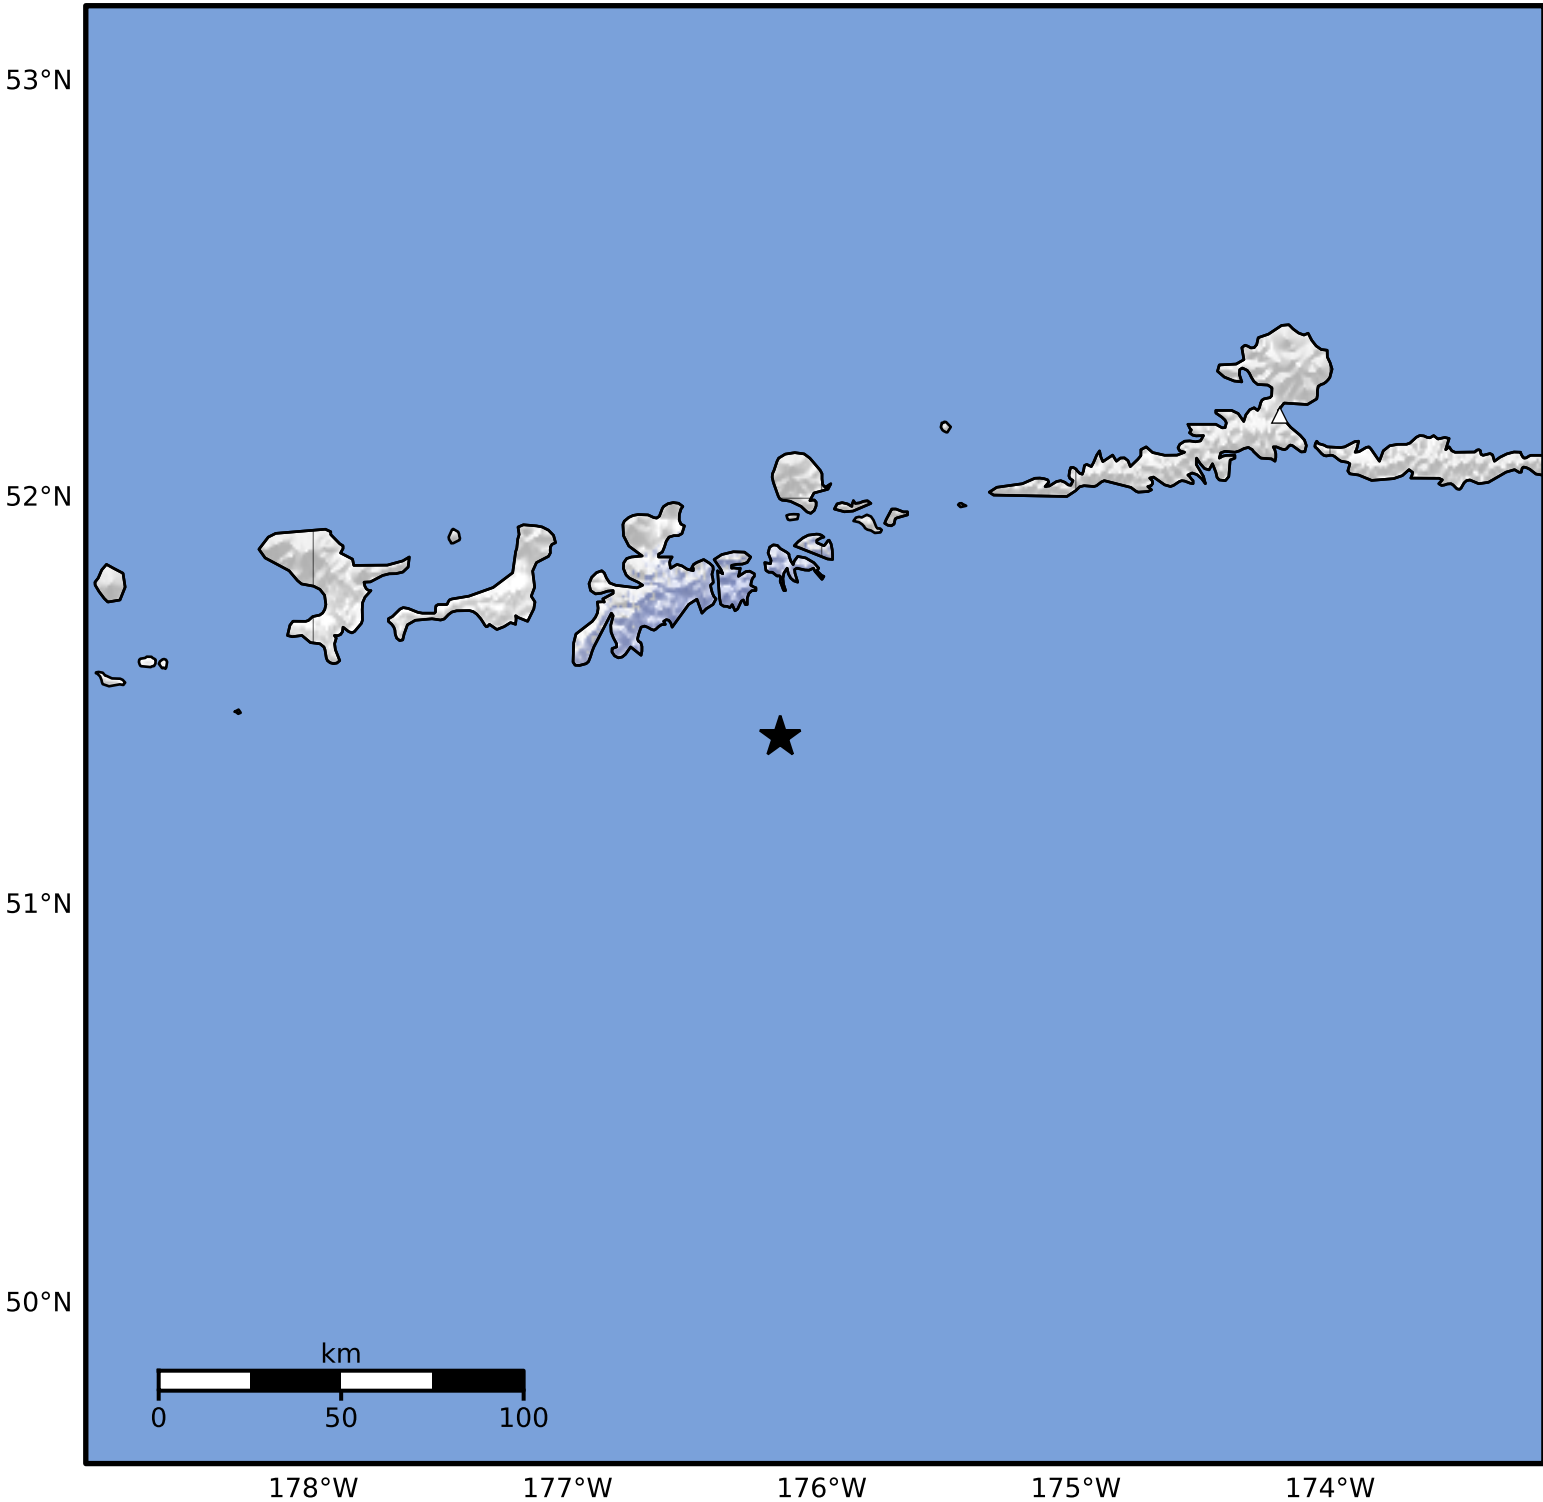

Macroseismic Intensity Map Alaska Earthquake Center
 ShakeMap: 61 km (38 miles) SE of Adak
 May 30, 2024 23:27:26 UTC M3.6 N51.42 W176.16 Depth: 24.7km ID:ak0246y407pr

SHAKING	Not felt	Weak	Light	Moderate	Strong	Very strong	Severe	Violent	Extreme
DAMAGE	None	None	None	Very light	Light	Moderate	Moderate/heavy	Heavy	Very heavy
PGA(%g)	<0.0464	0.297	2.76	6.2	11.5	21.5	40.1	74.7	>139
PGV(cm/s)	<0.0215	0.135	1.41	4.65	9.64	20	41.4	85.8	>178
INTENSITY	I	II-III	IV	V	VI	VII	VIII	IX	X+

Scale based on Worden et al. (2012)

Version 2: Processed 2024-05-31T01:27:11Z

△ Seismic Instrument ○ Reported Intensity

★ Epicenter