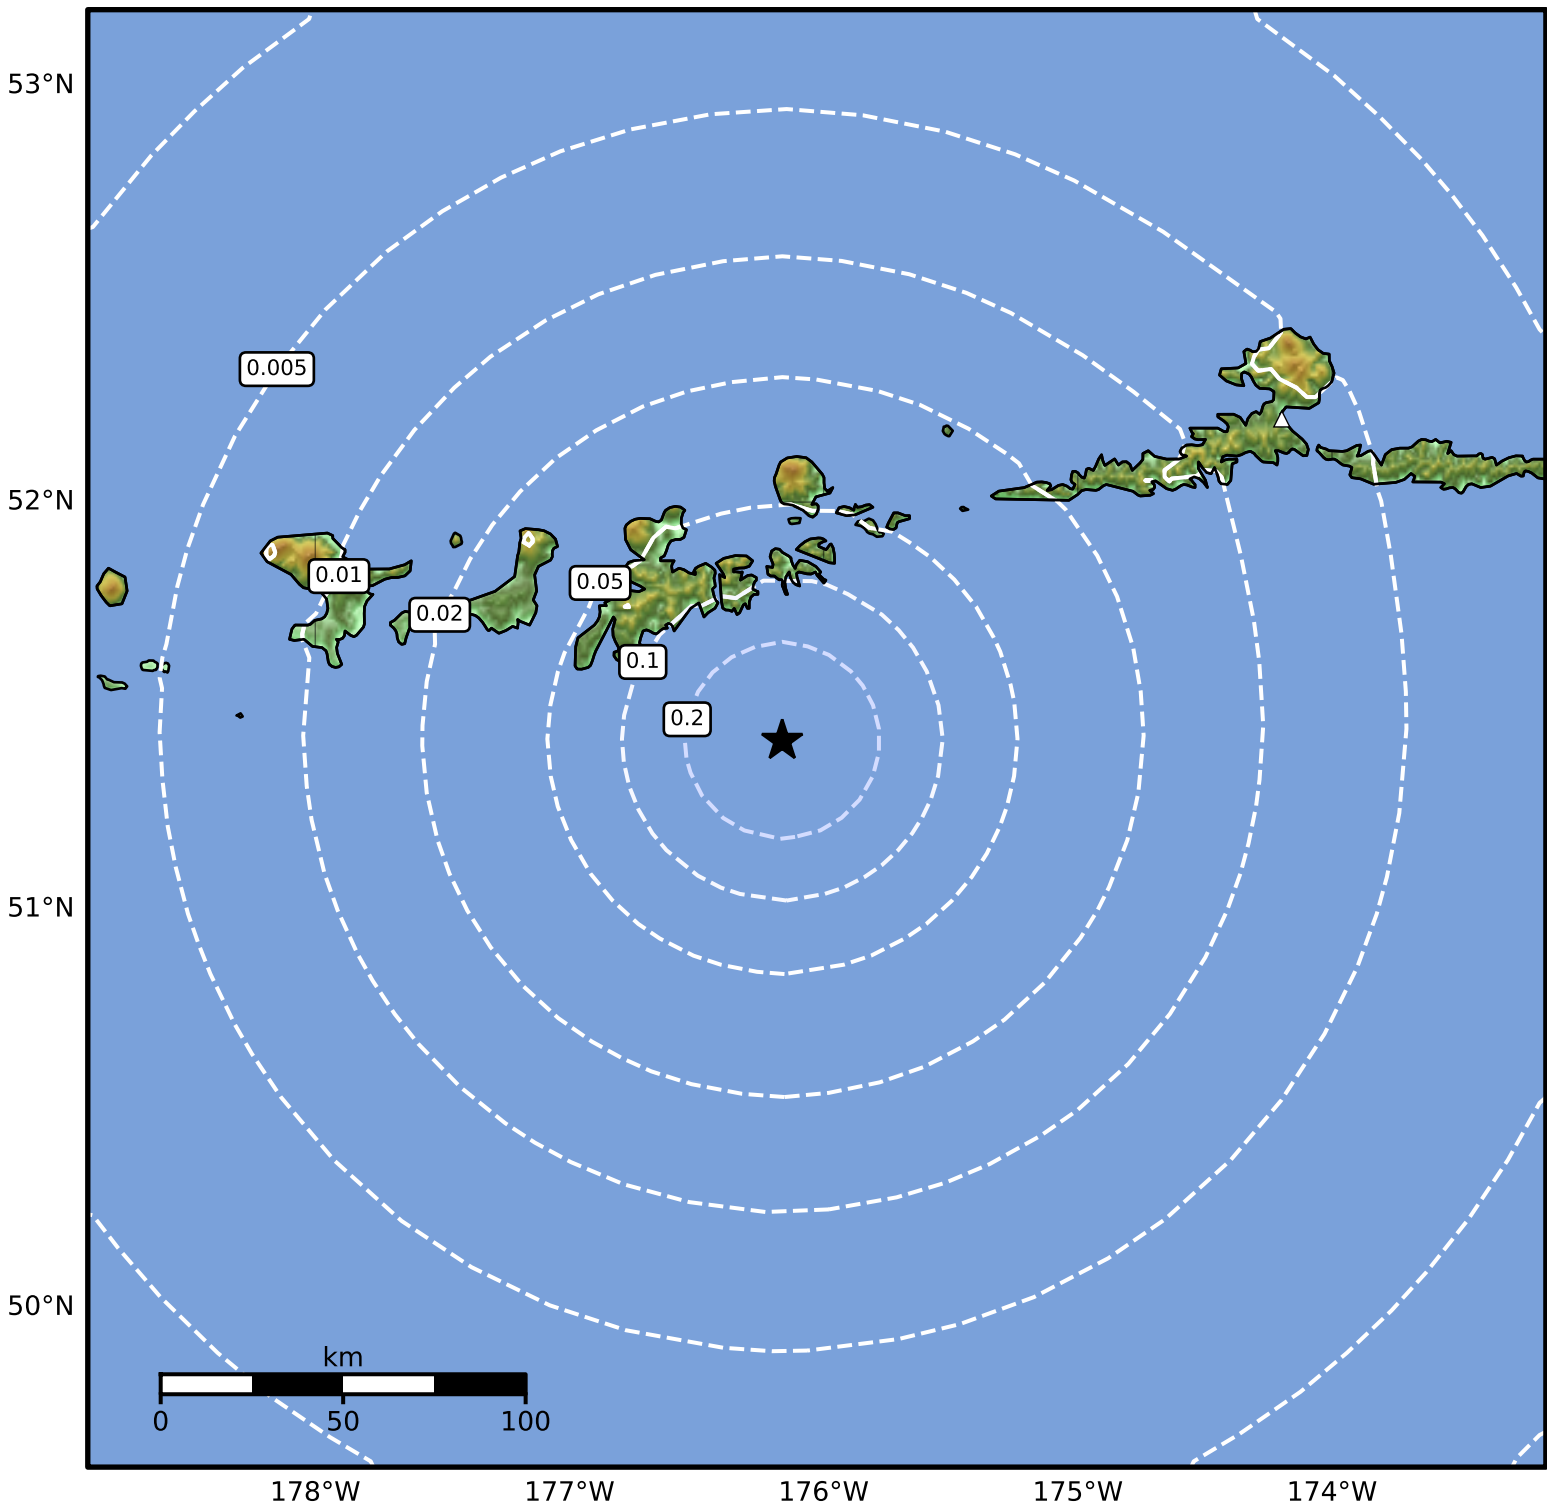

0.3 Second Peak Spectral Acceleration Map Alaska Earthquake Center
 ShakeMap: 61 km (38 miles) SE of Adak
 May 30, 2024 23:27:26 UTC M3.6 N51.42 W176.16 Depth: 24.7km ID:ak0246y407pr

SA(0.3) (%g)	0.1	0.2	0.5	1	2	5	10	20	50	100	200
--------------	-----	-----	-----	---	---	---	----	----	----	-----	-----

Scale based on Worden et al. (2012)

Version 2: Processed 2024-05-31T01:27:11Z

△ Seismic Instrument ○ Reported Intensity

★ Epicenter