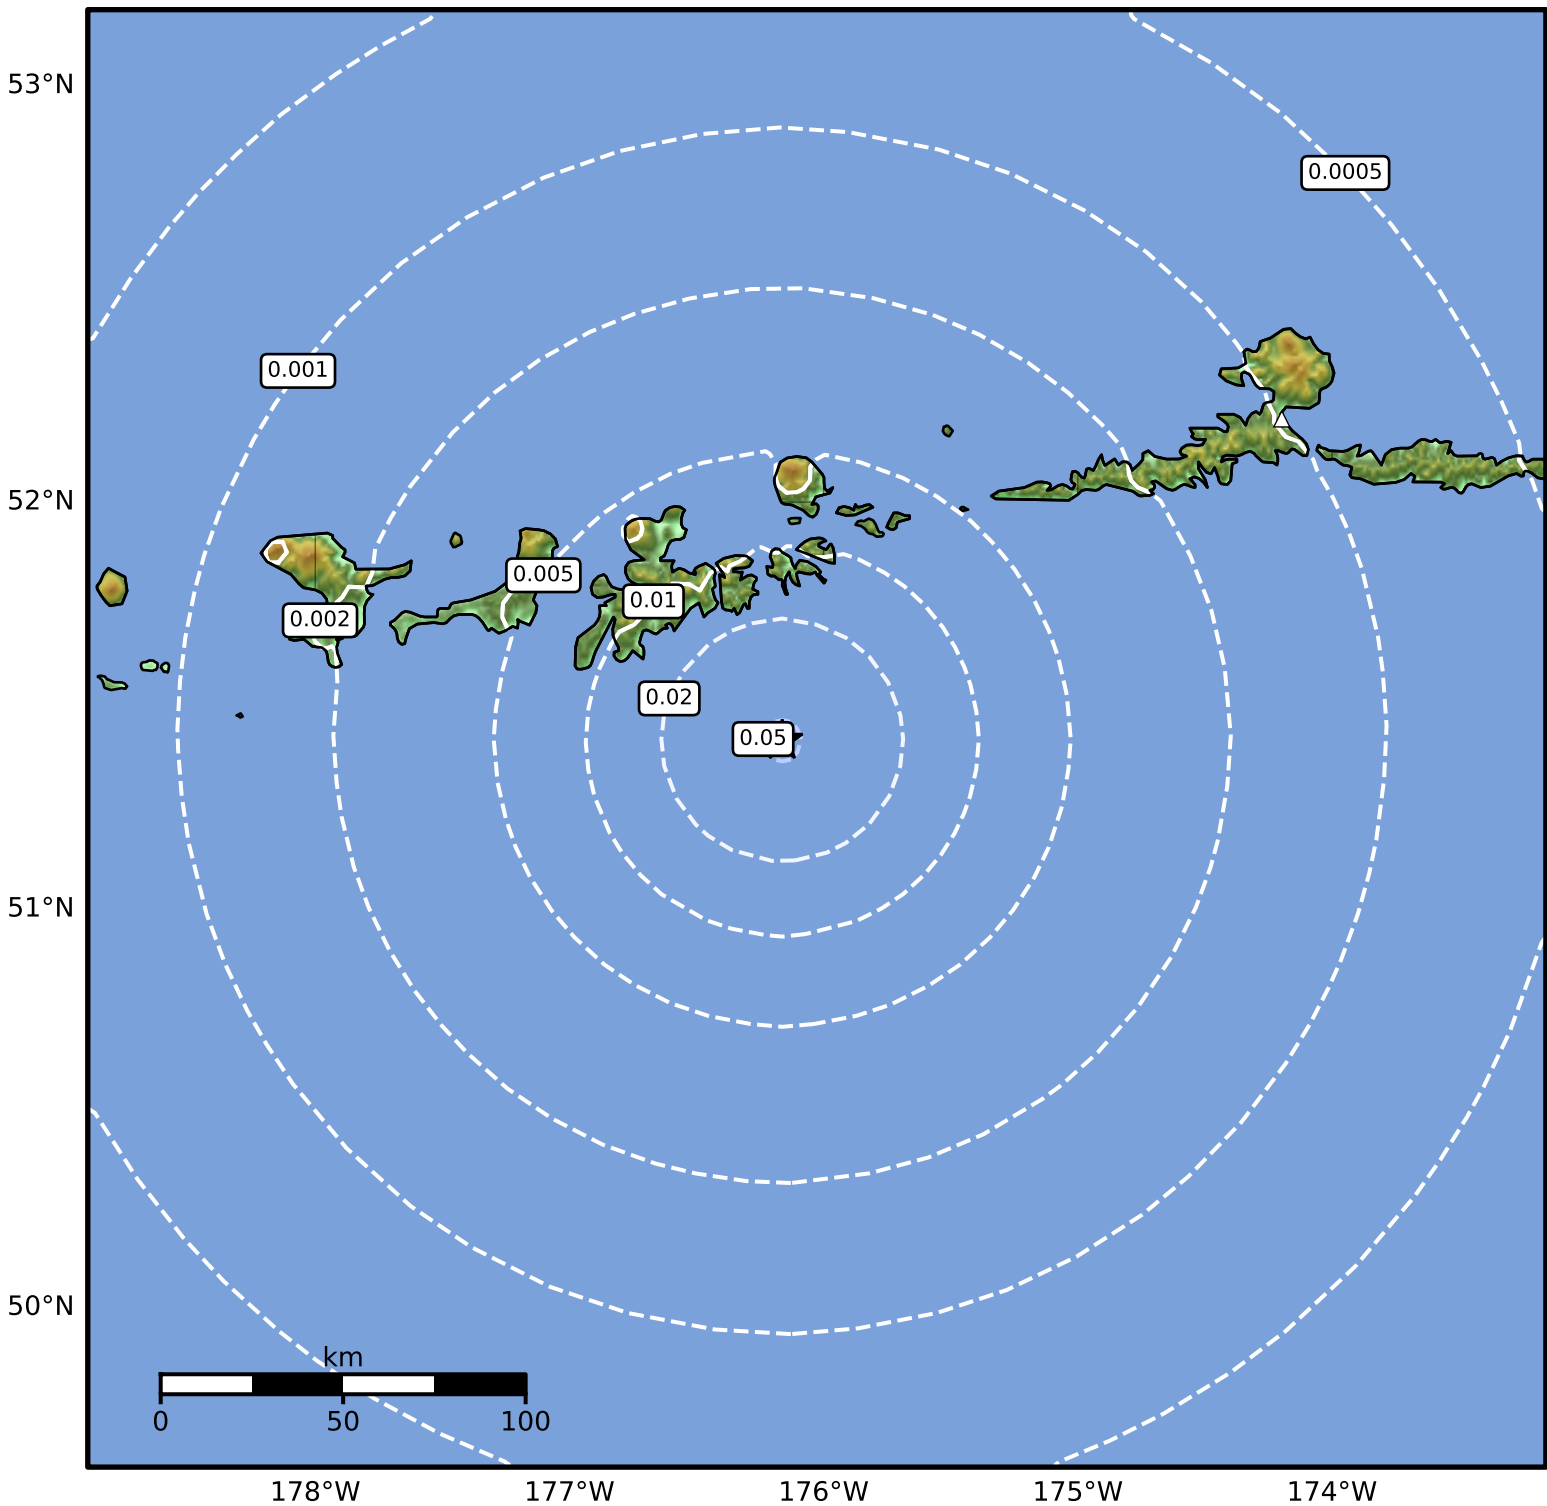

1.0 Second Peak Spectral Acceleration Map Alaska Earthquake Center
ShakeMap: 61 km (38 miles) SE of Adak
May 30, 2024 23:27:26 UTC M3.6 N51.42 W176.16 Depth: 24.7km ID:ak0246y407pr

SA(1.0) (%g)	0.1	0.2	0.5	1	2	5	10	20	50	100	200
--------------	-----	-----	-----	---	---	---	----	----	----	-----	-----

Scale based on Worden et al. (2012)

Version 2: Processed 2024-05-31T01:27:11Z

△ Seismic Instrument ○ Reported Intensity

★ Epicenter