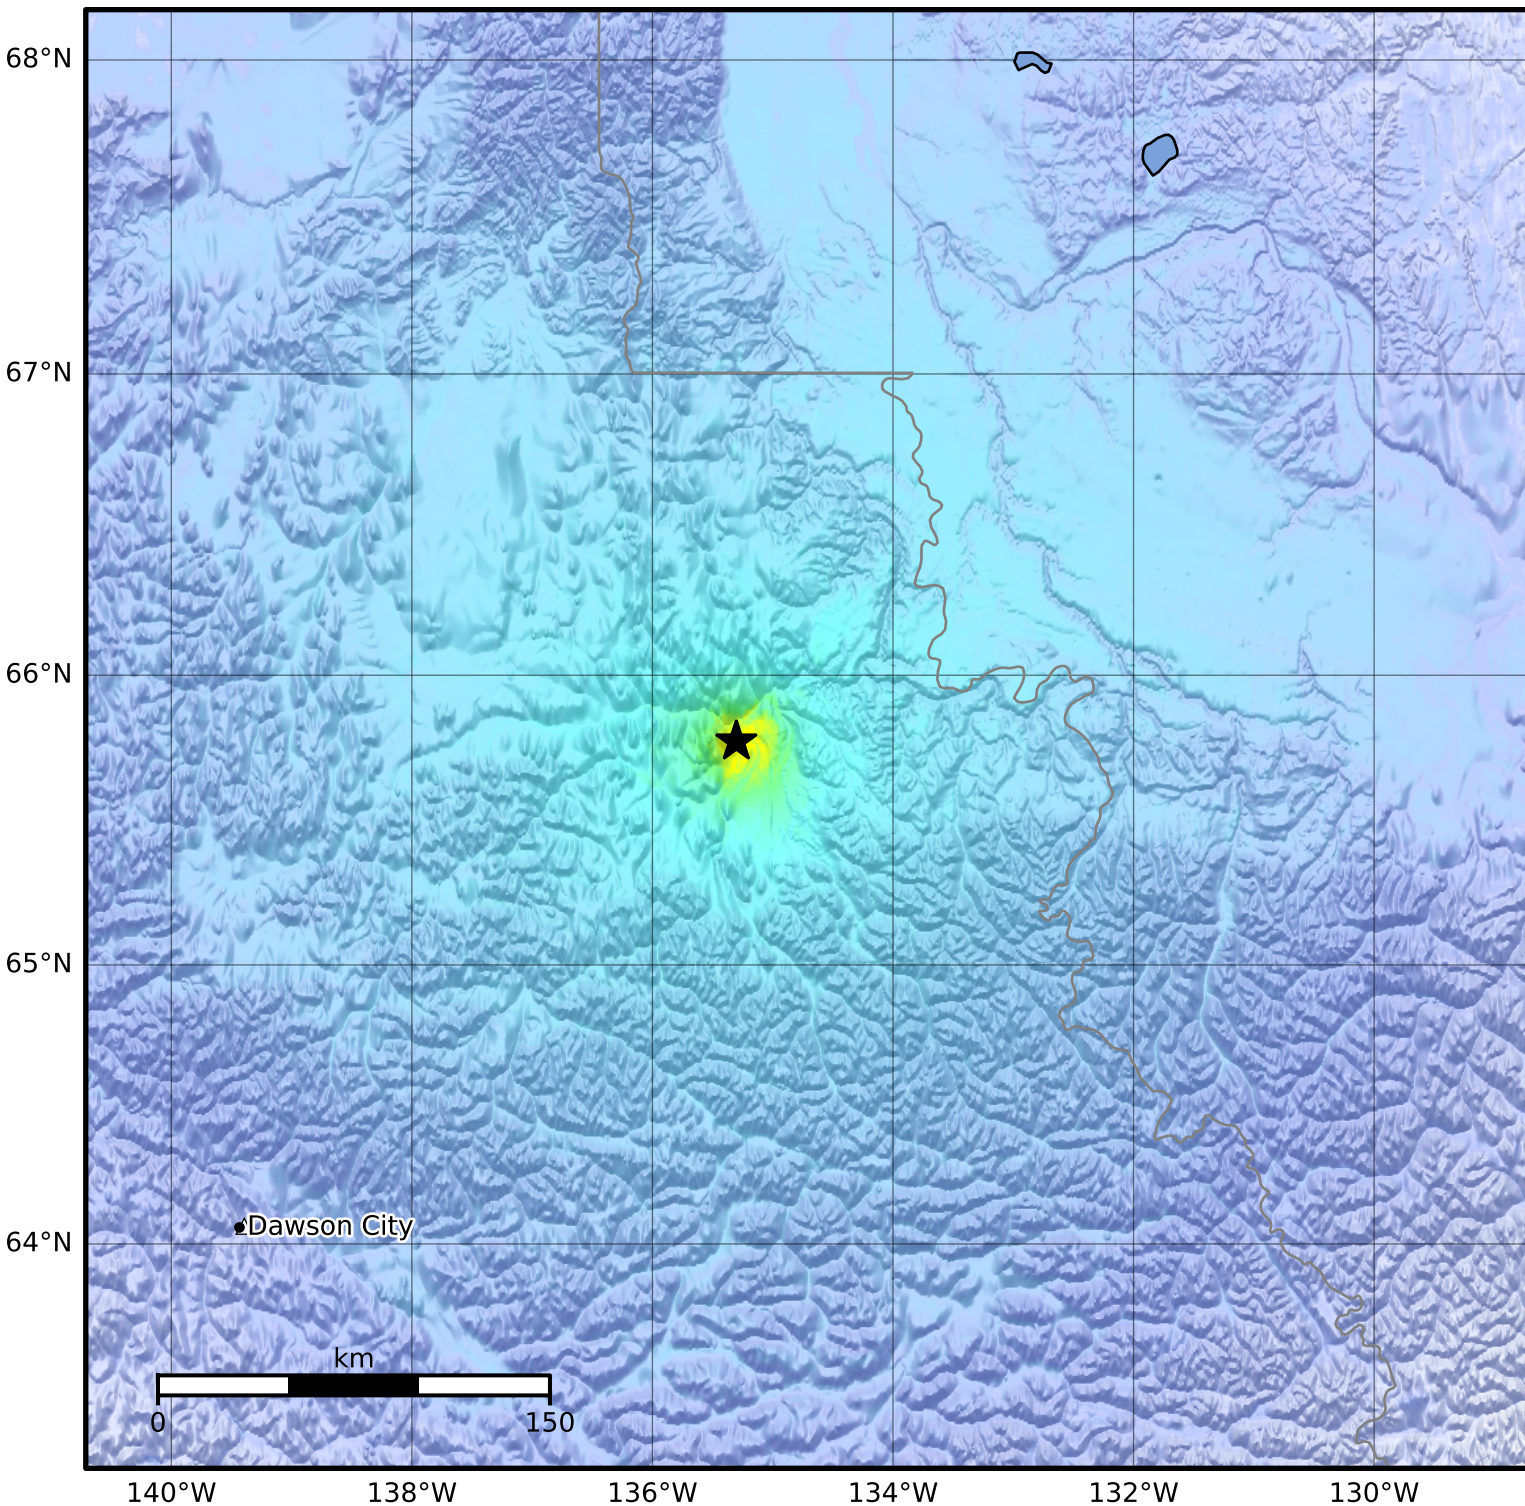

Macroseismic Intensity Map Alaska Earthquake Center  
 ShakeMap: 270 km (168 miles) SE of Old Crow  
 Jun 02, 2024 14:02:40 UTC M5.3 N65.78 W135.30 Depth: 11.5km ID:ak02472x41dv

SHAKING	Not felt	Weak	Light	Moderate	Strong	Very strong	Severe	Violent	Extreme
DAMAGE	None	None	None	Very light	Light	Moderate	Moderate/heavy	Heavy	Very heavy
PGA(%g)	<0.0464	0.297	2.76	6.2	11.5	21.5	40.1	74.7	>139
PGV(cm/s)	<0.0215	0.135	1.41	4.65	9.64	20	41.4	85.8	>178
INTENSITY	<b>I</b>	<b>II-III</b>	<b>IV</b>	<b>V</b>	<b>VI</b>	<b>VII</b>	<b>VIII</b>	<b>IX</b>	<b>X+</b>

Scale based on Worden et al. (2012)

Version 3: Processed 2024-06-02T19:17:29Z

△ Seismic Instrument ○ Reported Intensity

★ Epicenter