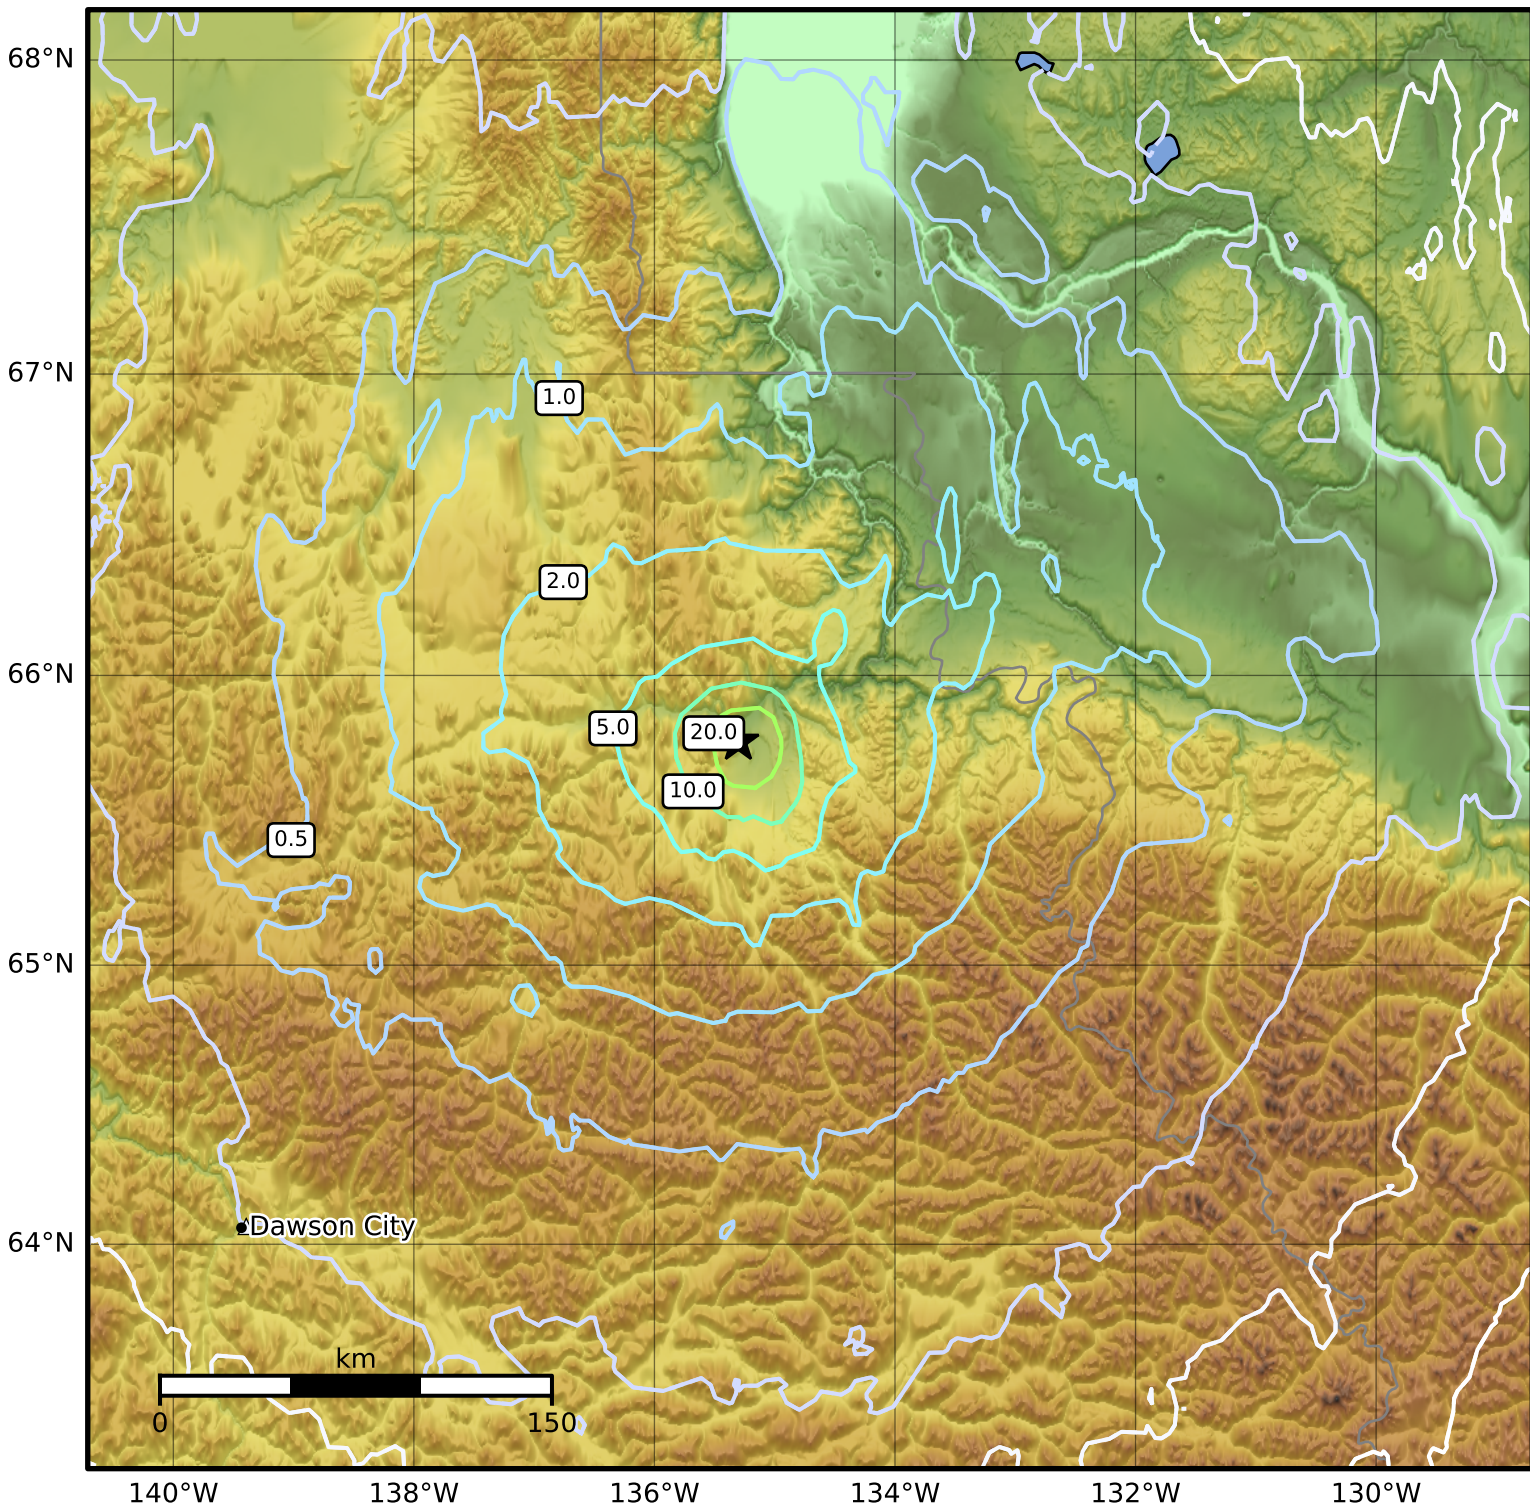

0.3 Second Peak Spectral Acceleration Map Alaska Earthquake Center
ShakeMap: 270 km (168 miles) SE of Old Crow
Jun 02, 2024 14:02:40 UTC M5.3 N65.78 W135.30 Depth: 11.5km ID:ak02472x41dv

SA(0.3) (%g)	0.1	0.2	0.5	1	2	5	10	20	50	100	200
--------------	-----	-----	-----	---	---	---	----	----	----	-----	-----

Scale based on Worden et al. (2012)

Version 3: Processed 2024-06-02T19:17:29Z

△ Seismic Instrument ○ Reported Intensity

★ Epicenter