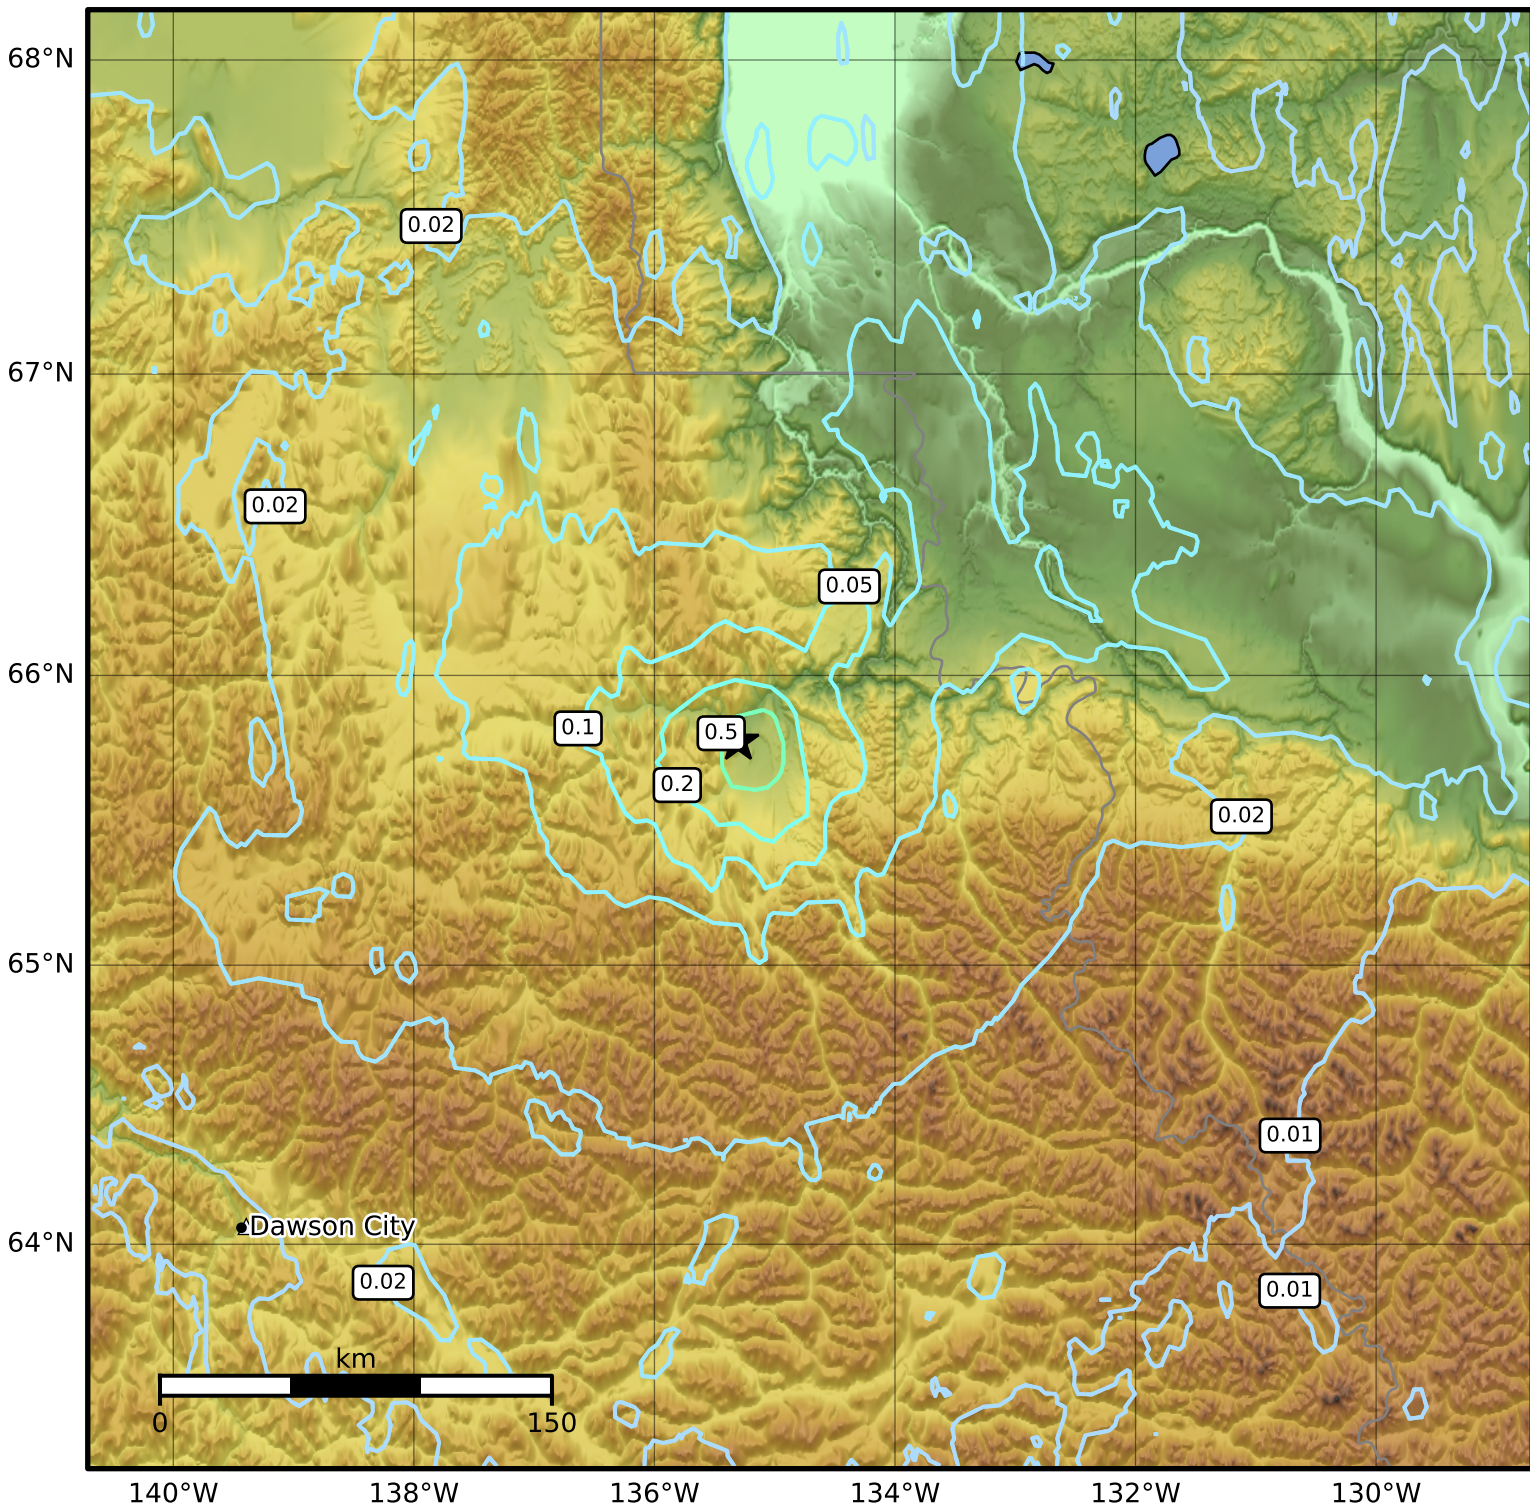

3.0 Second Peak Spectral Acceleration Map Alaska Earthquake Center  
ShakeMap: 270 km (168 miles) SE of Old Crow  
Jun 02, 2024 14:02:40 UTC M5.3 N65.78 W135.30 Depth: 11.5km ID:ak02472x41dv

**SA(3.0) (%g)** 0.1 0.2 0.5 1 2 5 10 20 50

Scale based on Worden et al. (2012)

Version 3: Processed 2024-06-02T19:17:29Z

△ Seismic Instrument ○ Reported Intensity

★ Epicenter