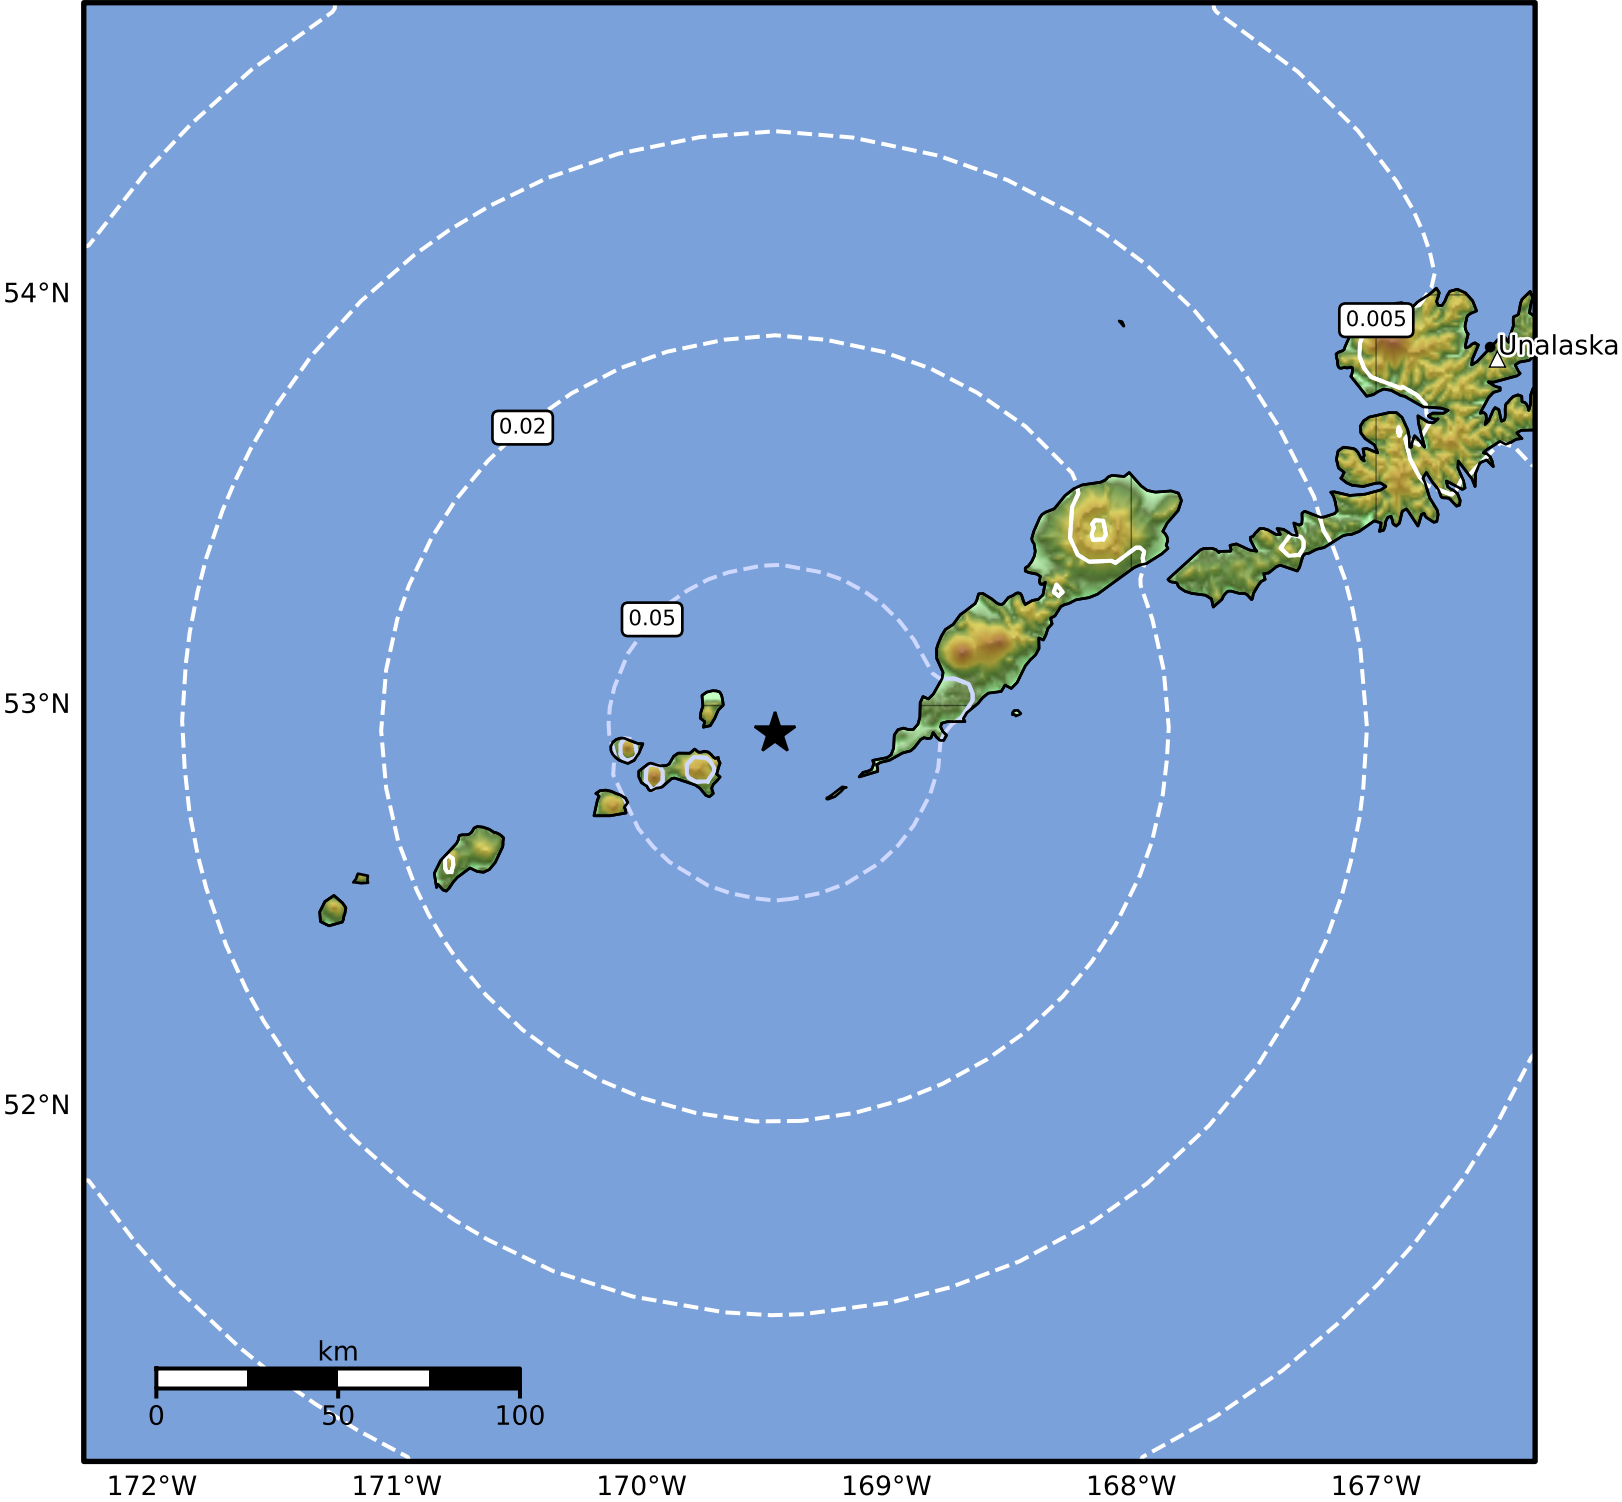

Peak Ground Velocity Map Alaska Earthquake Center
ShakeMap: 39 km (24 miles) W of Nikolski
Jun 03, 2024 21:16:10 UTC M3.9 N52.93 W169.45 Depth: 66.8km ID:ak02474owcgl

Scale based on Worden et al. (2012)

Version 2: Processed 2024-06-03T22:16:57Z

△ Seismic Instrument ○ Reported Intensity ★ Epicenter