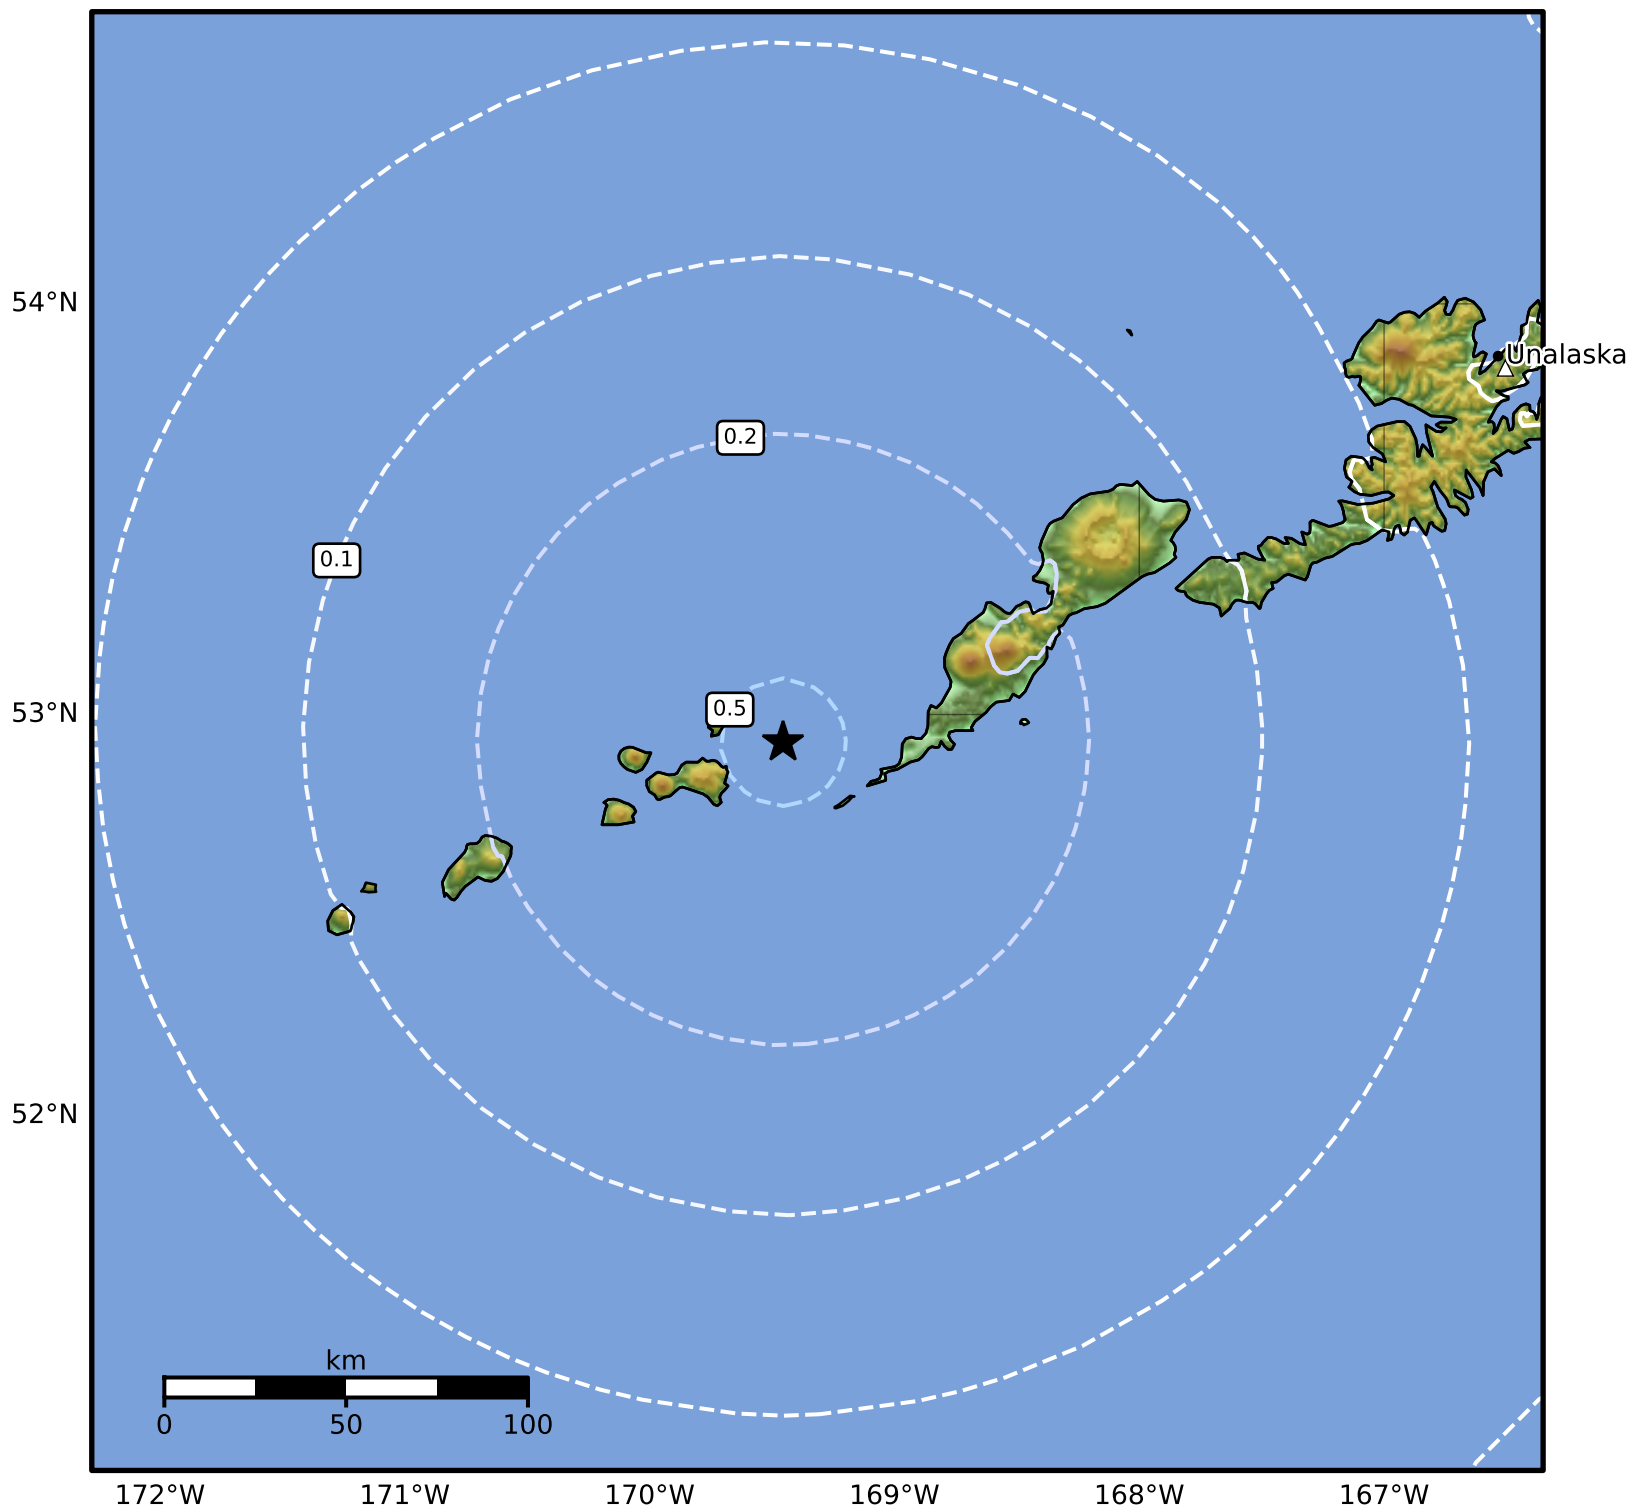

0.3 Second Peak Spectral Acceleration Map Alaska Earthquake Center
ShakeMap: 39 km (24 miles) W of Nikolski
Jun 03, 2024 21:16:10 UTC M3.9 N52.93 W169.45 Depth: 66.8km ID:ak02474owcgl

SA(0.3) (%g)	0.1	0.2	0.5	1	2	5	10	20	50	100	200
--------------	-----	-----	-----	---	---	---	----	----	----	-----	-----

Scale based on Worden et al. (2012)

Version 2: Processed 2024-06-03T22:16:57Z

△ Seismic Instrument ○ Reported Intensity

★ Epicenter