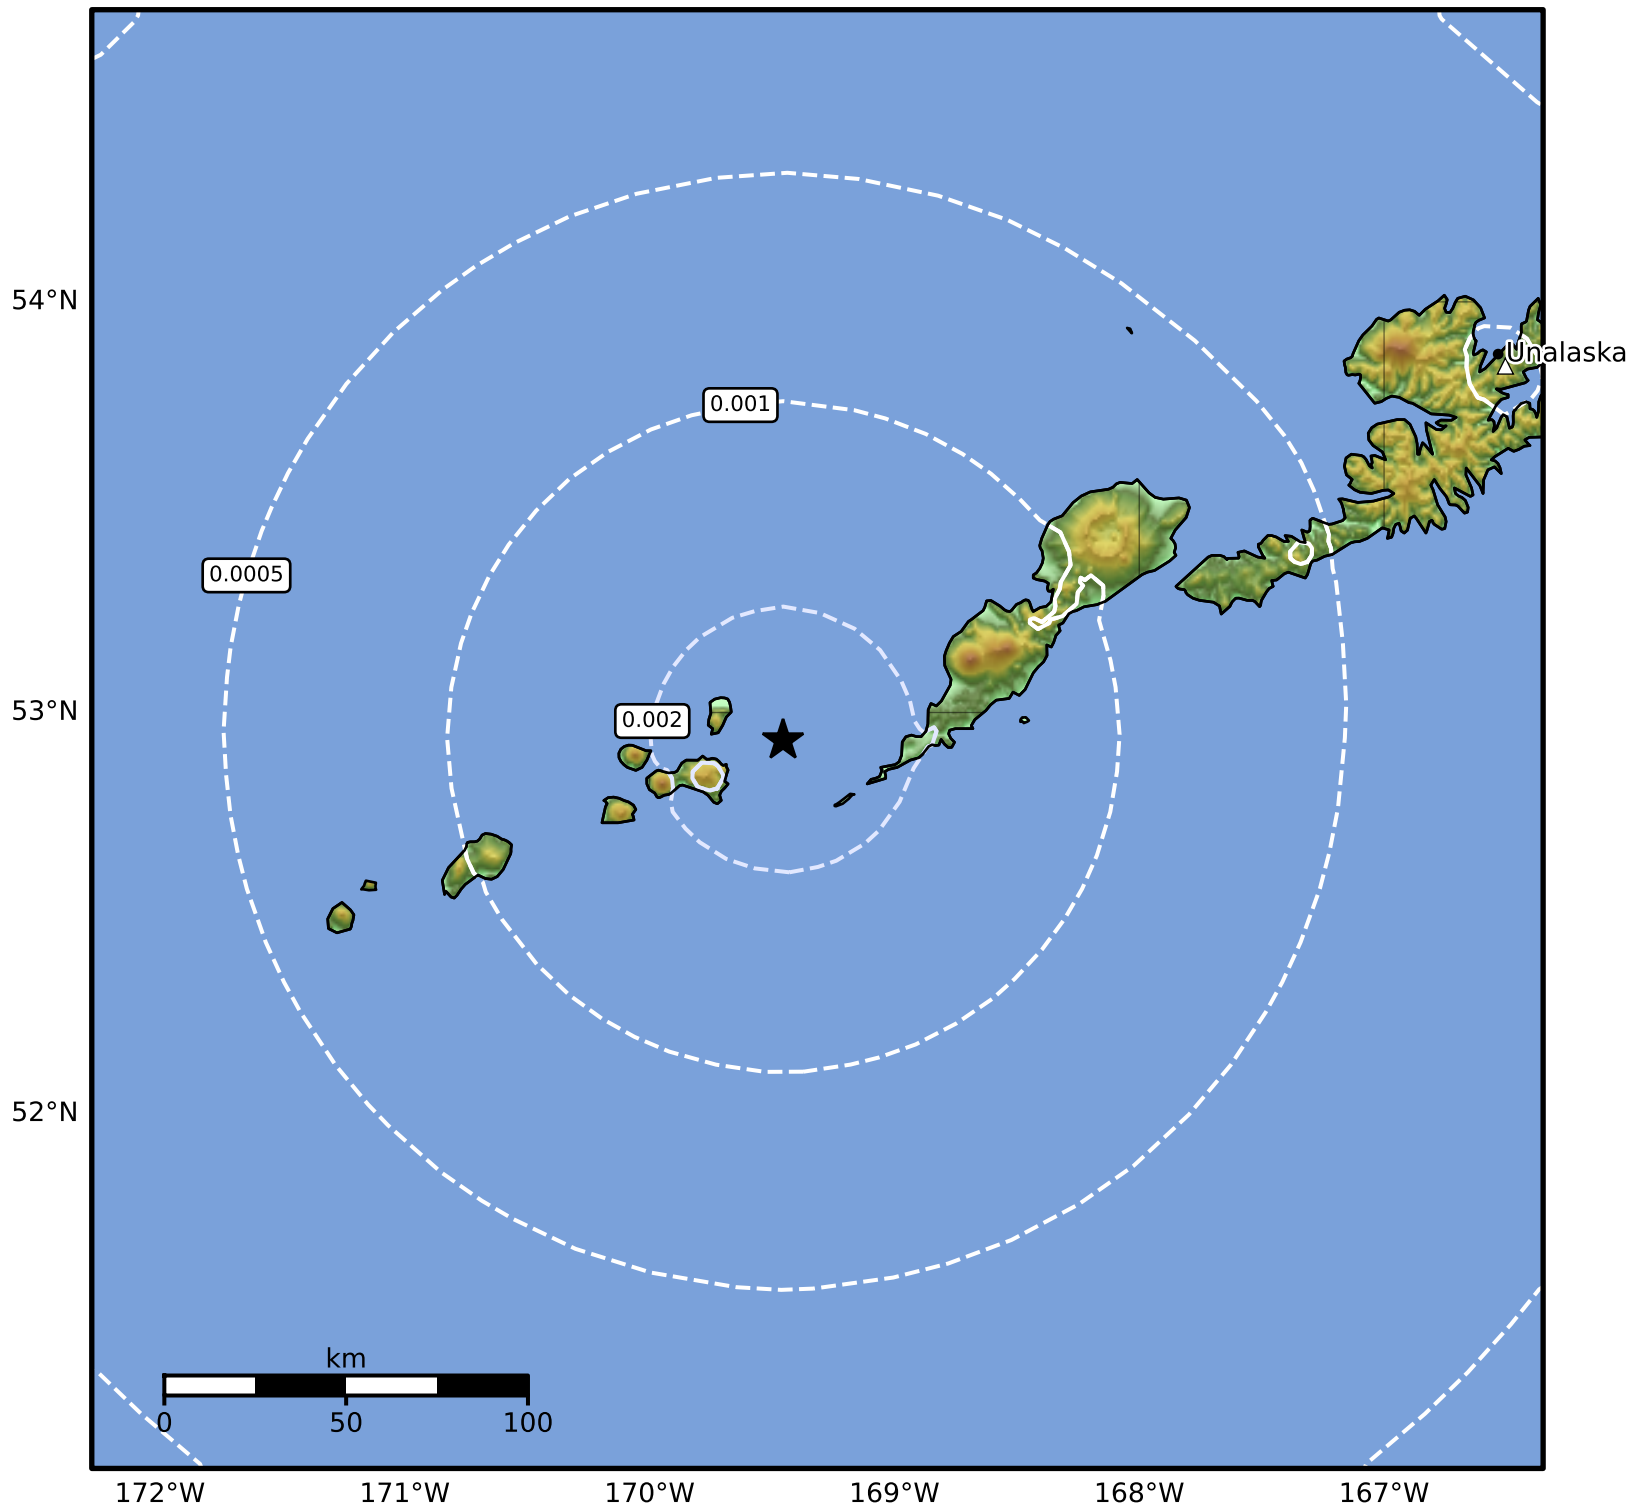

3.0 Second Peak Spectral Acceleration Map Alaska Earthquake Center
ShakeMap: 39 km (24 miles) W of Nikolski
Jun 03, 2024 21:16:10 UTC M3.9 N52.93 W169.45 Depth: 66.8km ID:ak02474owcgl

Scale based on Worden et al. (2012)

Version 2: Processed 2024-06-03T22:16:57Z

△ Seismic Instrument ○ Reported Intensity

★ Epicenter