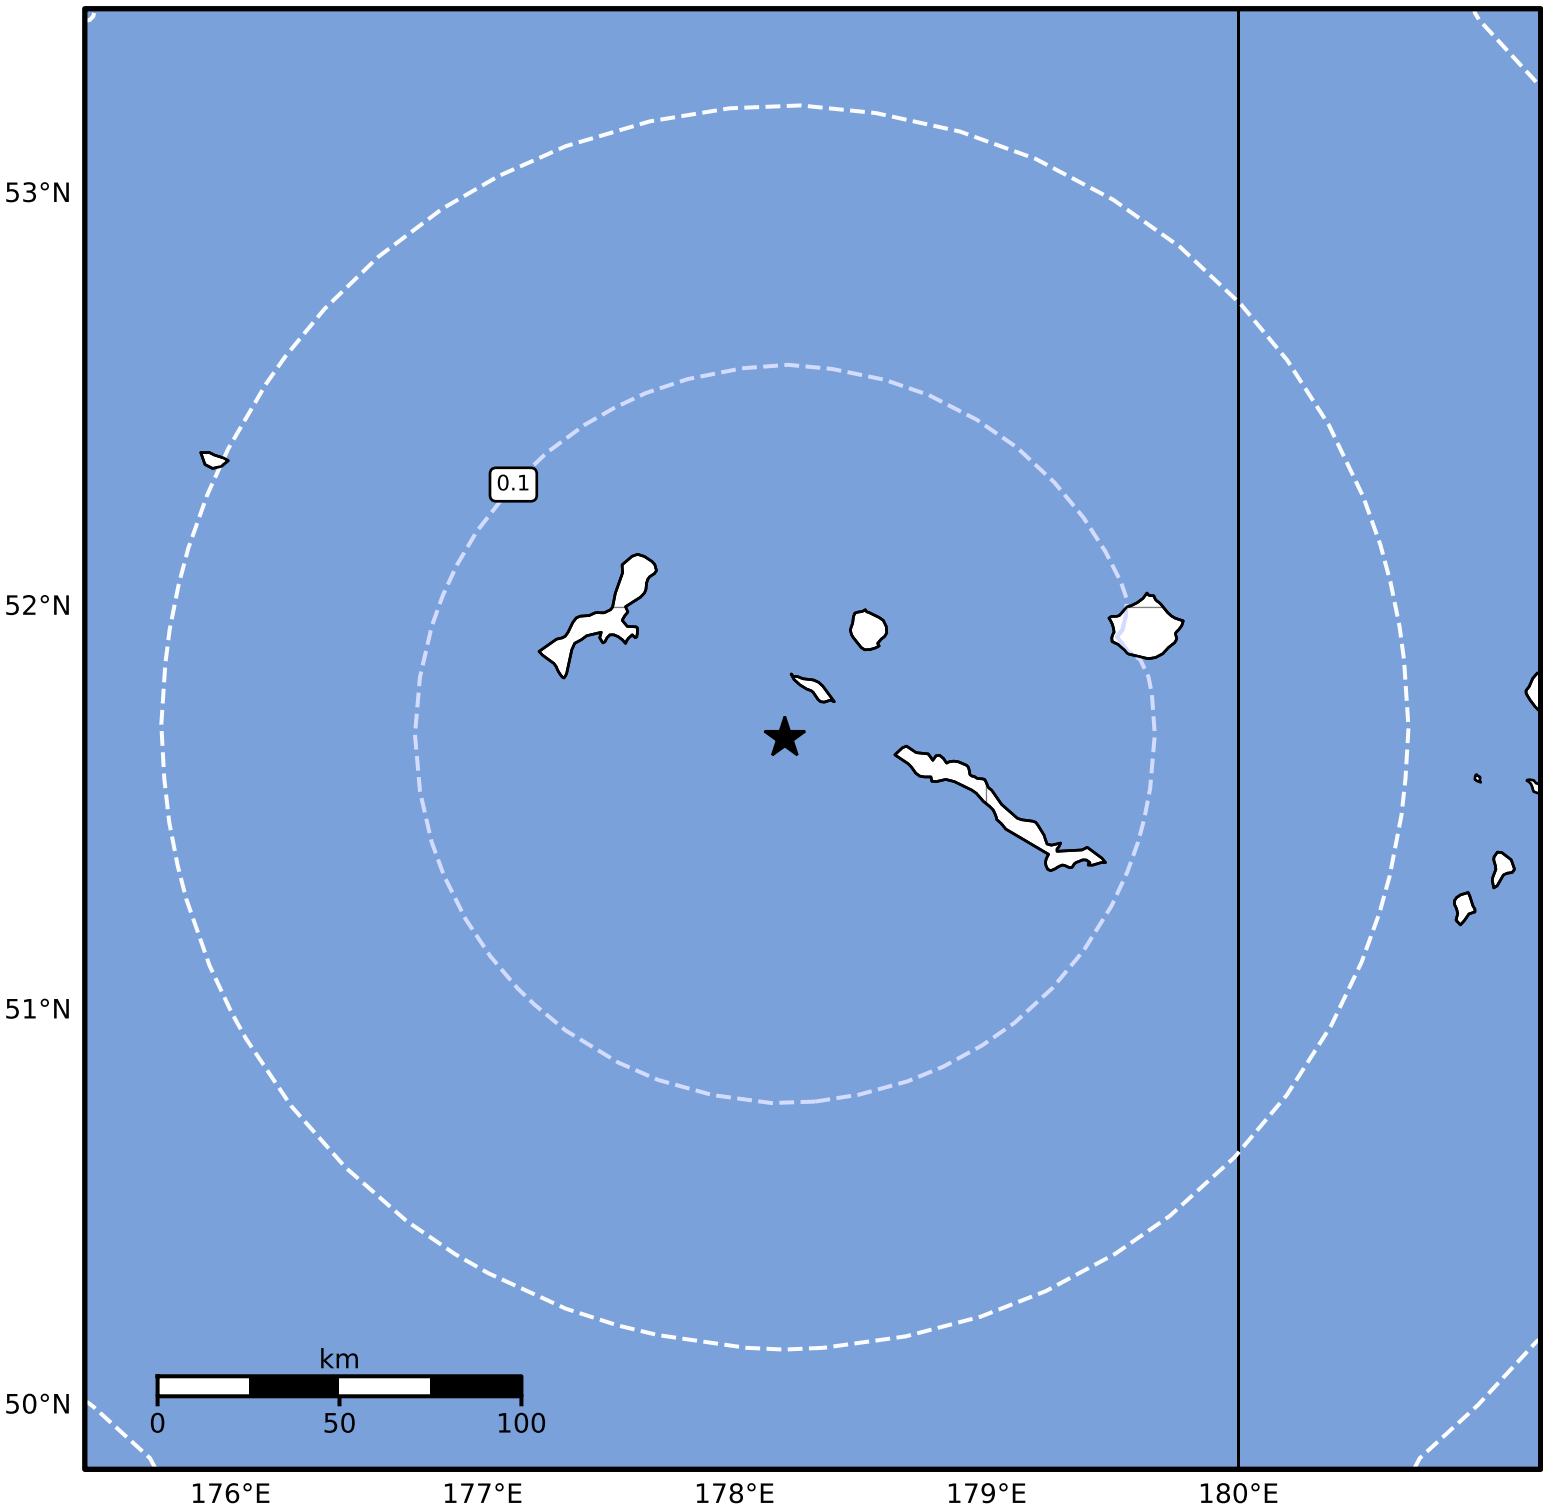

Peak Ground Acceleration Map Alaska Earthquake Center
 ShakeMap: 58 km (36 miles) WNW of Amchitka
 Jun 05, 2024 18:41:17 UTC M3.6 N51.68 E178.20 Depth: 118.9km ID:ak02477yc4mm

PGA (%g)	0.1	0.2	0.5	1	2	5	10	20	50	100	200
----------	-----	-----	-----	---	---	---	----	----	----	-----	-----

Scale based on Worden et al. (2012)

Version 2: Processed 2024-06-06T01:52:53Z

△ Seismic Instrument ○ Reported Intensity

★ Epicenter