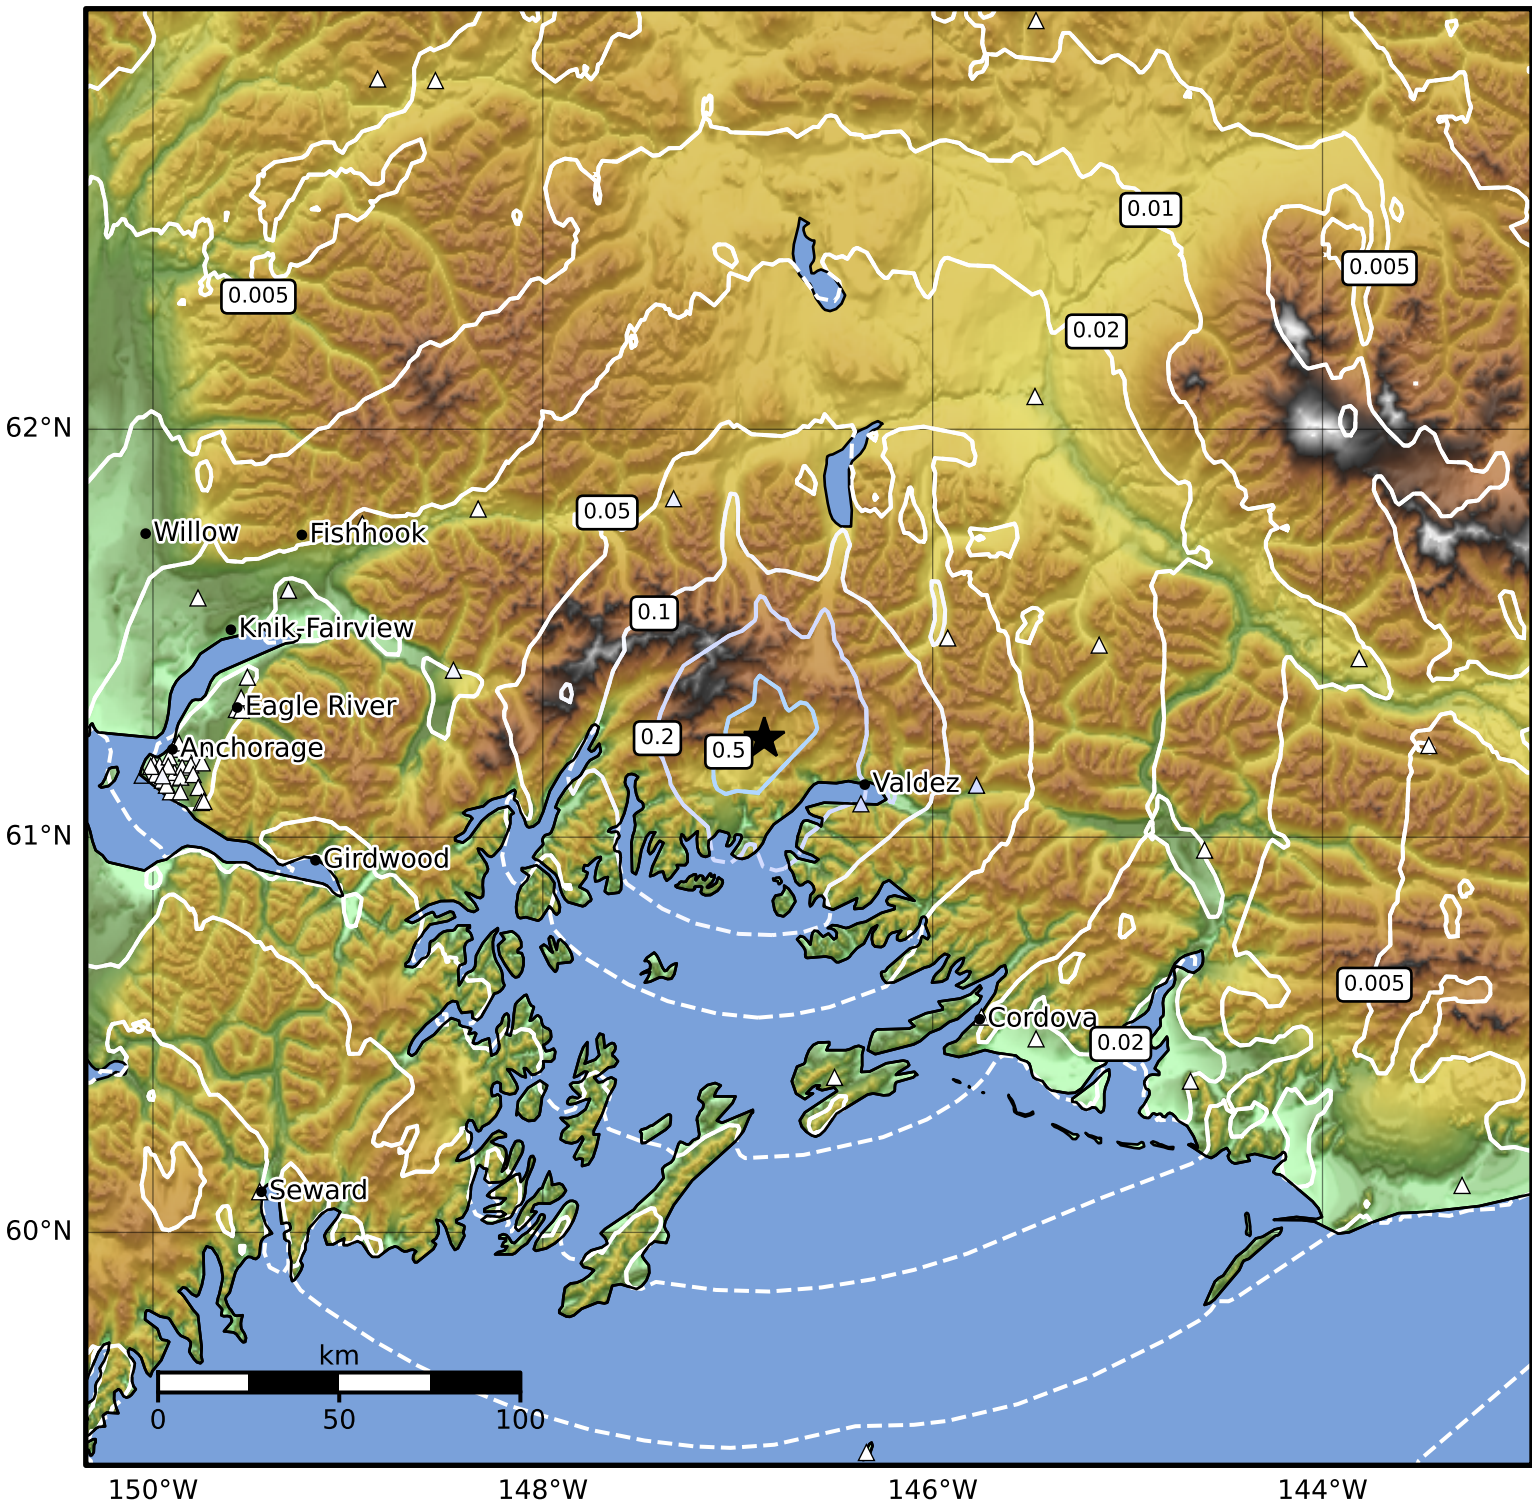

0.3 Second Peak Spectral Acceleration Map Alaska Earthquake Center
 ShakeMap: 31 km (19 miles) WNW of Valdez
 Jun 07, 2024 04:35:24 UTC M3.6 N61.24 W146.86 Depth: 19.8km ID:ak0247b11gwk

SA(0.3) (%g)	0.1	0.2	0.5	1	2	5	10	20	50	100	200
--------------	-----	-----	-----	---	---	---	----	----	----	-----	-----

Scale based on Worden et al. (2012)

Version 1: Processed 2024-06-07T04:45:18Z

△ Seismic Instrument ○ Reported Intensity

★ Epicenter