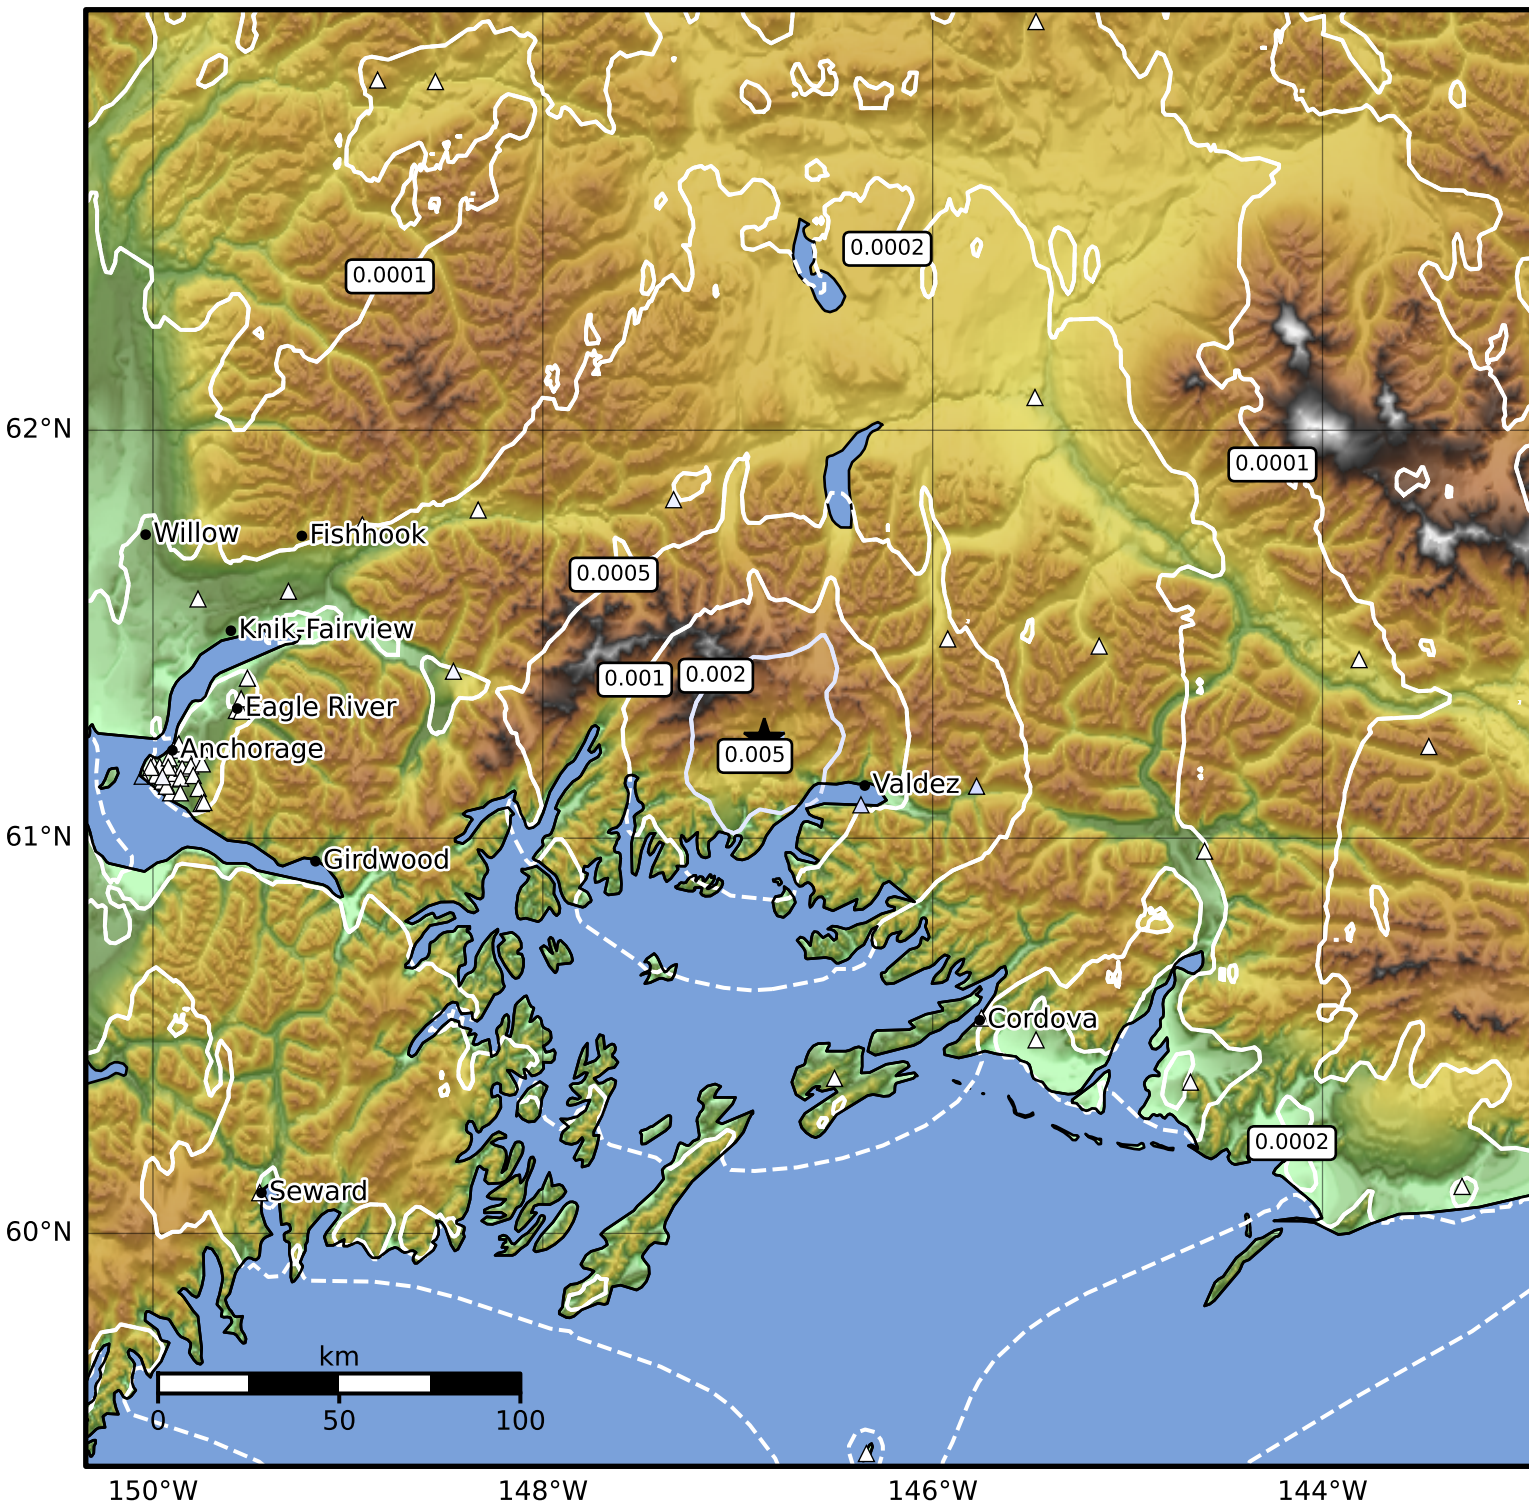

3.0 Second Peak Spectral Acceleration Map Alaska Earthquake Center
 ShakeMap: 31 km (19 miles) WNW of Valdez
 Jun 07, 2024 04:35:24 UTC M3.6 N61.24 W146.86 Depth: 19.8km ID:ak0247b11gwk

Scale based on Worden et al. (2012)

Version 1: Processed 2024-06-07T04:45:18Z

△ Seismic Instrument ○ Reported Intensity

★ Epicenter