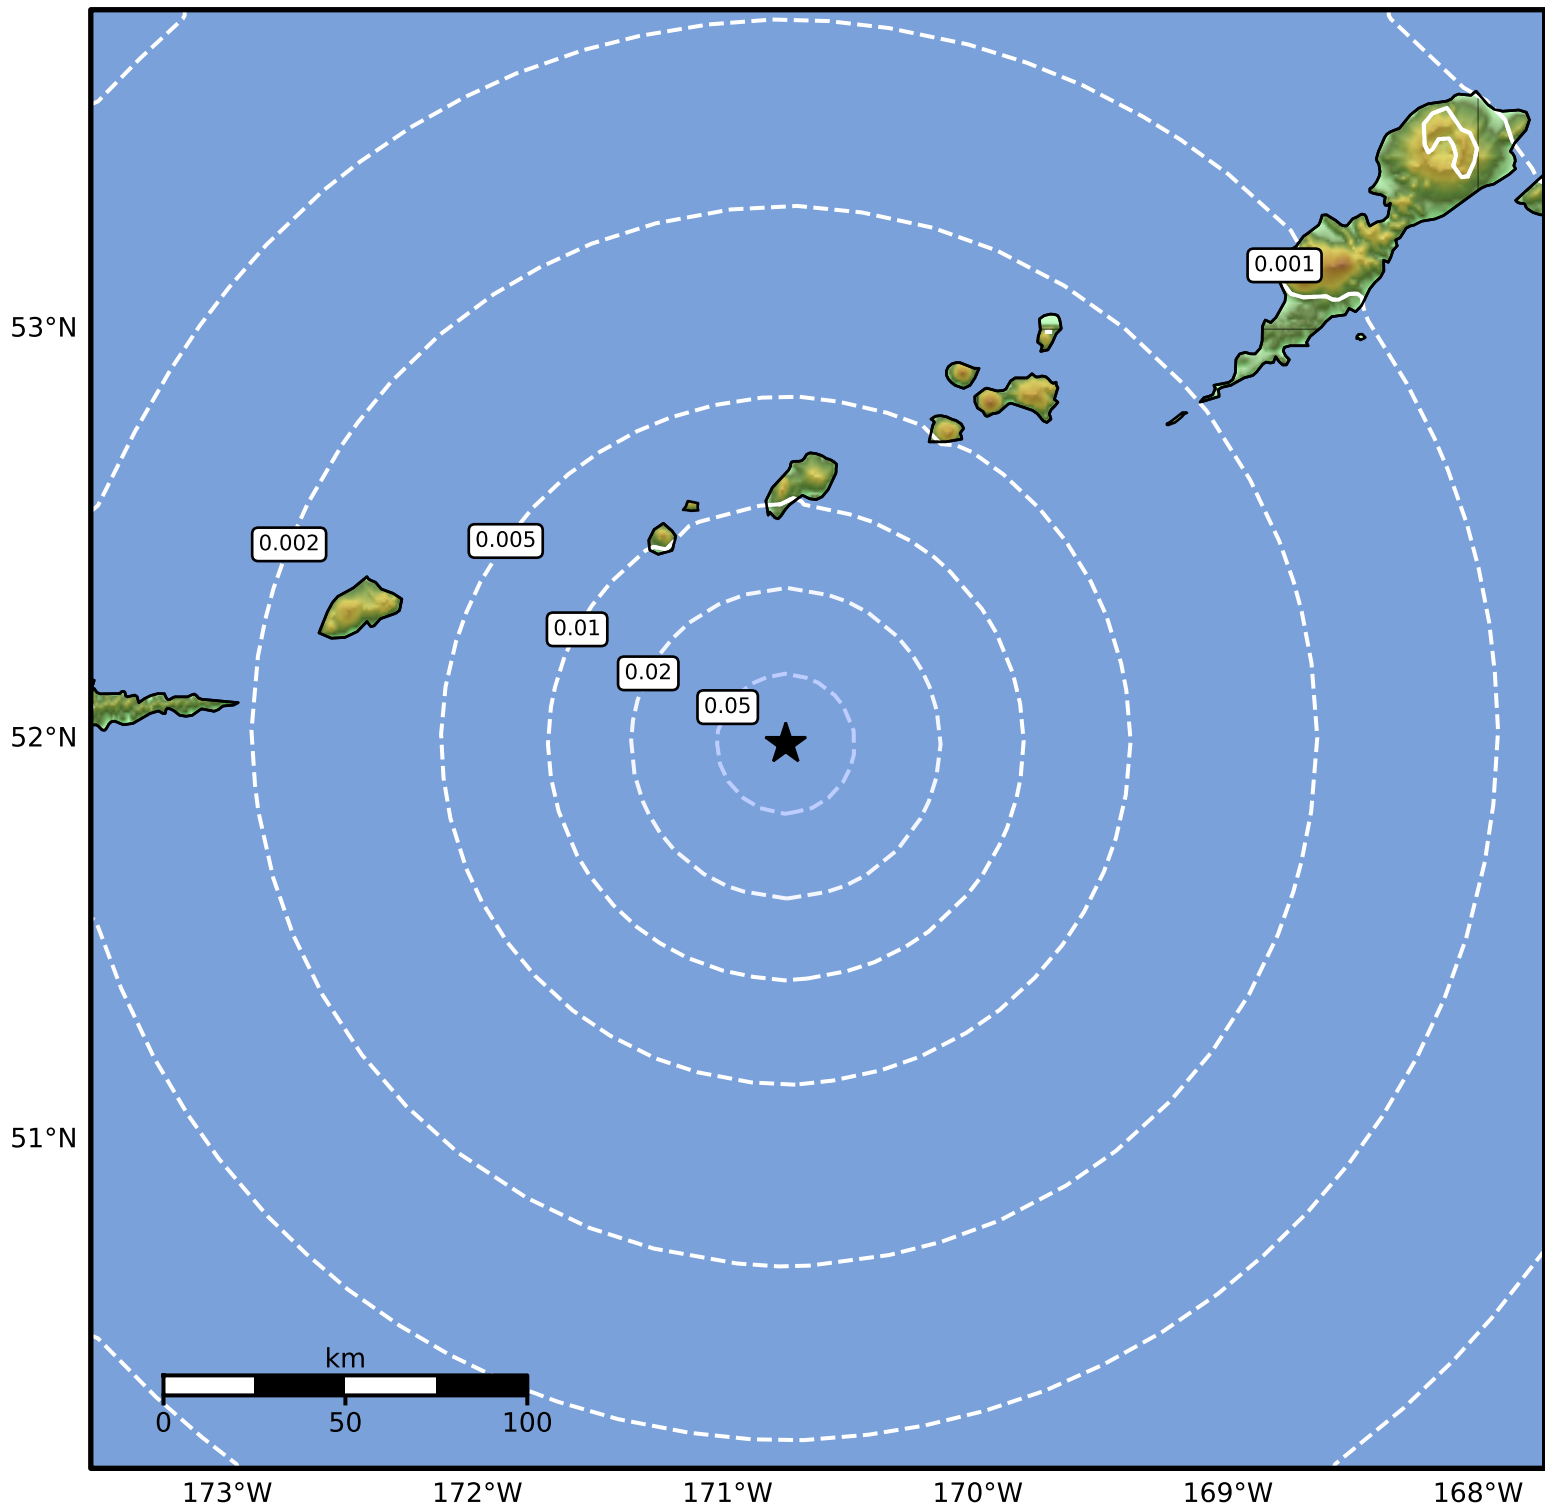

1.0 Second Peak Spectral Acceleration Map Alaska Earthquake Center
ShakeMap: 93 km (58 miles) ESE of Amukta Pass
Jun 07, 2024 14:49:49 UTC M3.7 N51.99 W170.77 Depth: 22.0km ID:ak0247b72uzl

SA(1.0) (%g)	0.1	0.2	0.5	1	2	5	10	20	50	100	200
--------------	-----	-----	-----	---	---	---	----	----	----	-----	-----

Scale based on Worden et al. (2012)

Version 2: Processed 2024-06-07T17:11:10Z

△ Seismic Instrument ○ Reported Intensity

★ Epicenter