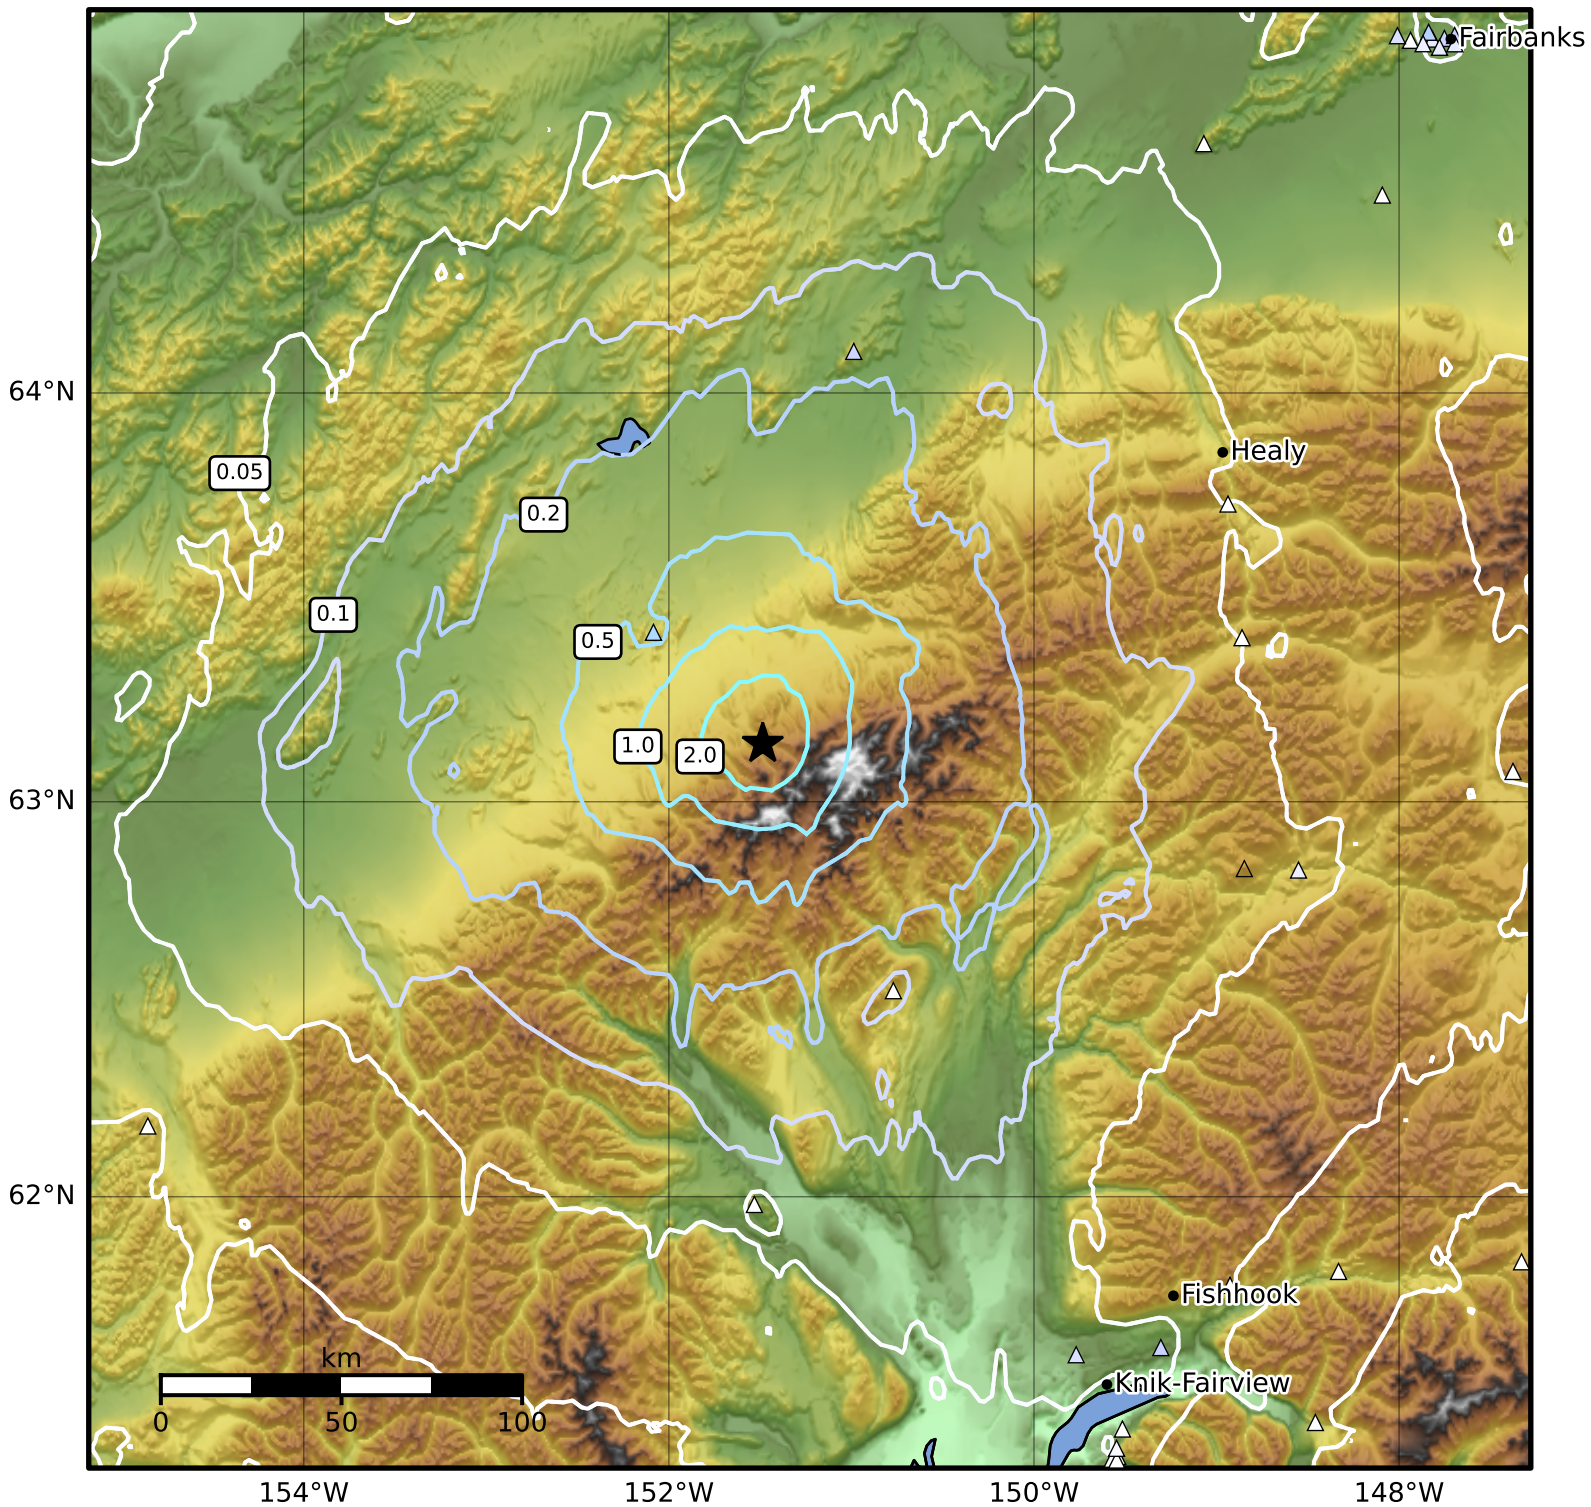

Peak Ground Acceleration Map Alaska Earthquake Center
ShakeMap: 50 km (31 miles) SSW of Kantishna
Jun 08, 2024 10:08:06 UTC M4.4 N63.14 W151.49 Depth: 14.5km ID:ak0247crzl8l

Scale based on Worden et al. (2012)

Version 2: Processed 2024-06-08T10:51:50Z

△ Seismic Instrument ○ Reported Intensity

★ Epicenter