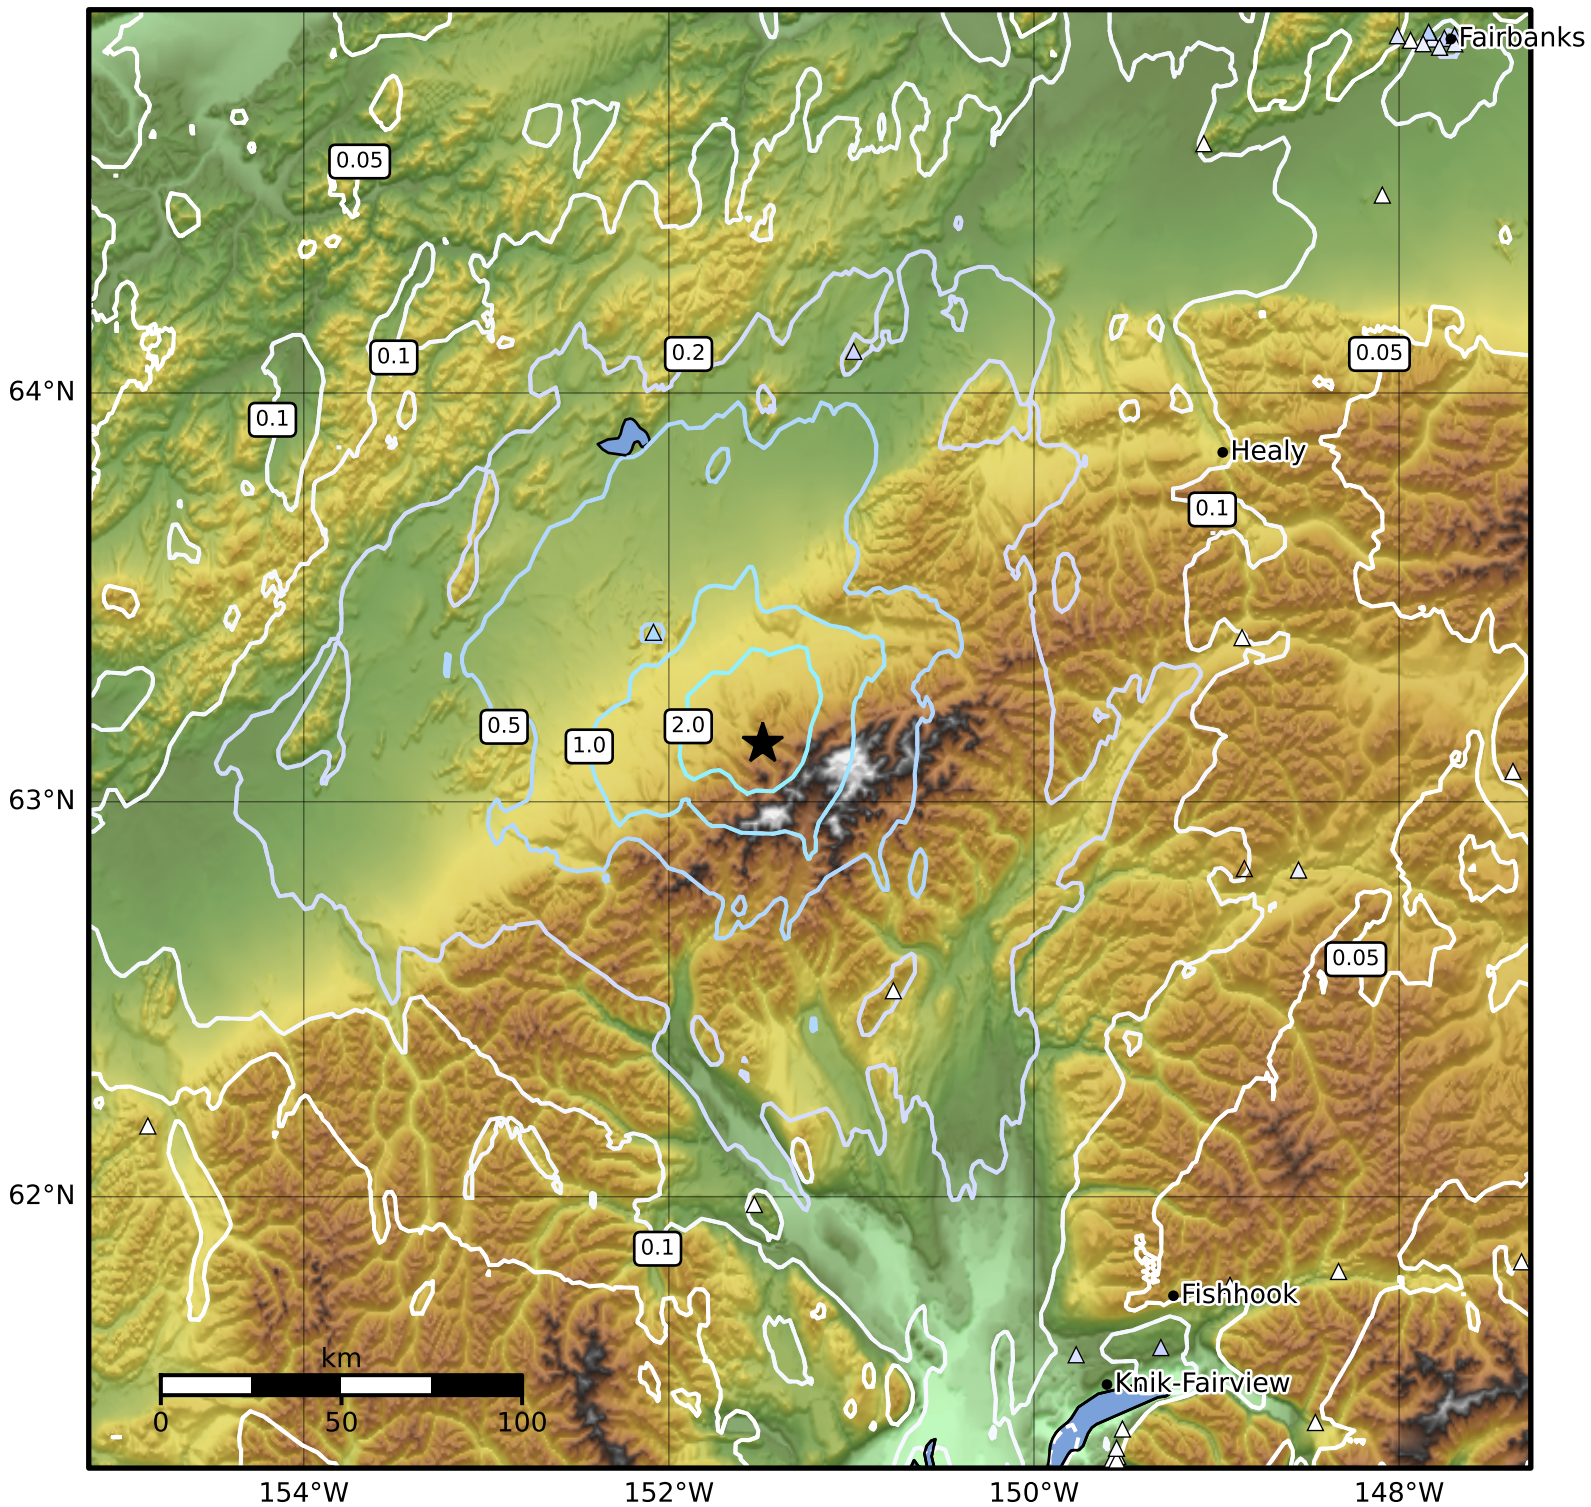

0.3 Second Peak Spectral Acceleration Map Alaska Earthquake Center
 ShakeMap: 50 km (31 miles) SSW of Kantishna
 Jun 08, 2024 10:08:06 UTC M4.4 N63.14 W151.49 Depth: 14.5km ID:ak0247crzl8l

SA(0.3) (%g)	0.1	0.2	0.5	1	2	5	10	20	50	100	200
--------------	-----	-----	-----	---	---	---	----	----	----	-----	-----

Scale based on Worden et al. (2012)

Version 2: Processed 2024-06-08T10:51:50Z

△ Seismic Instrument ○ Reported Intensity

★ Epicenter