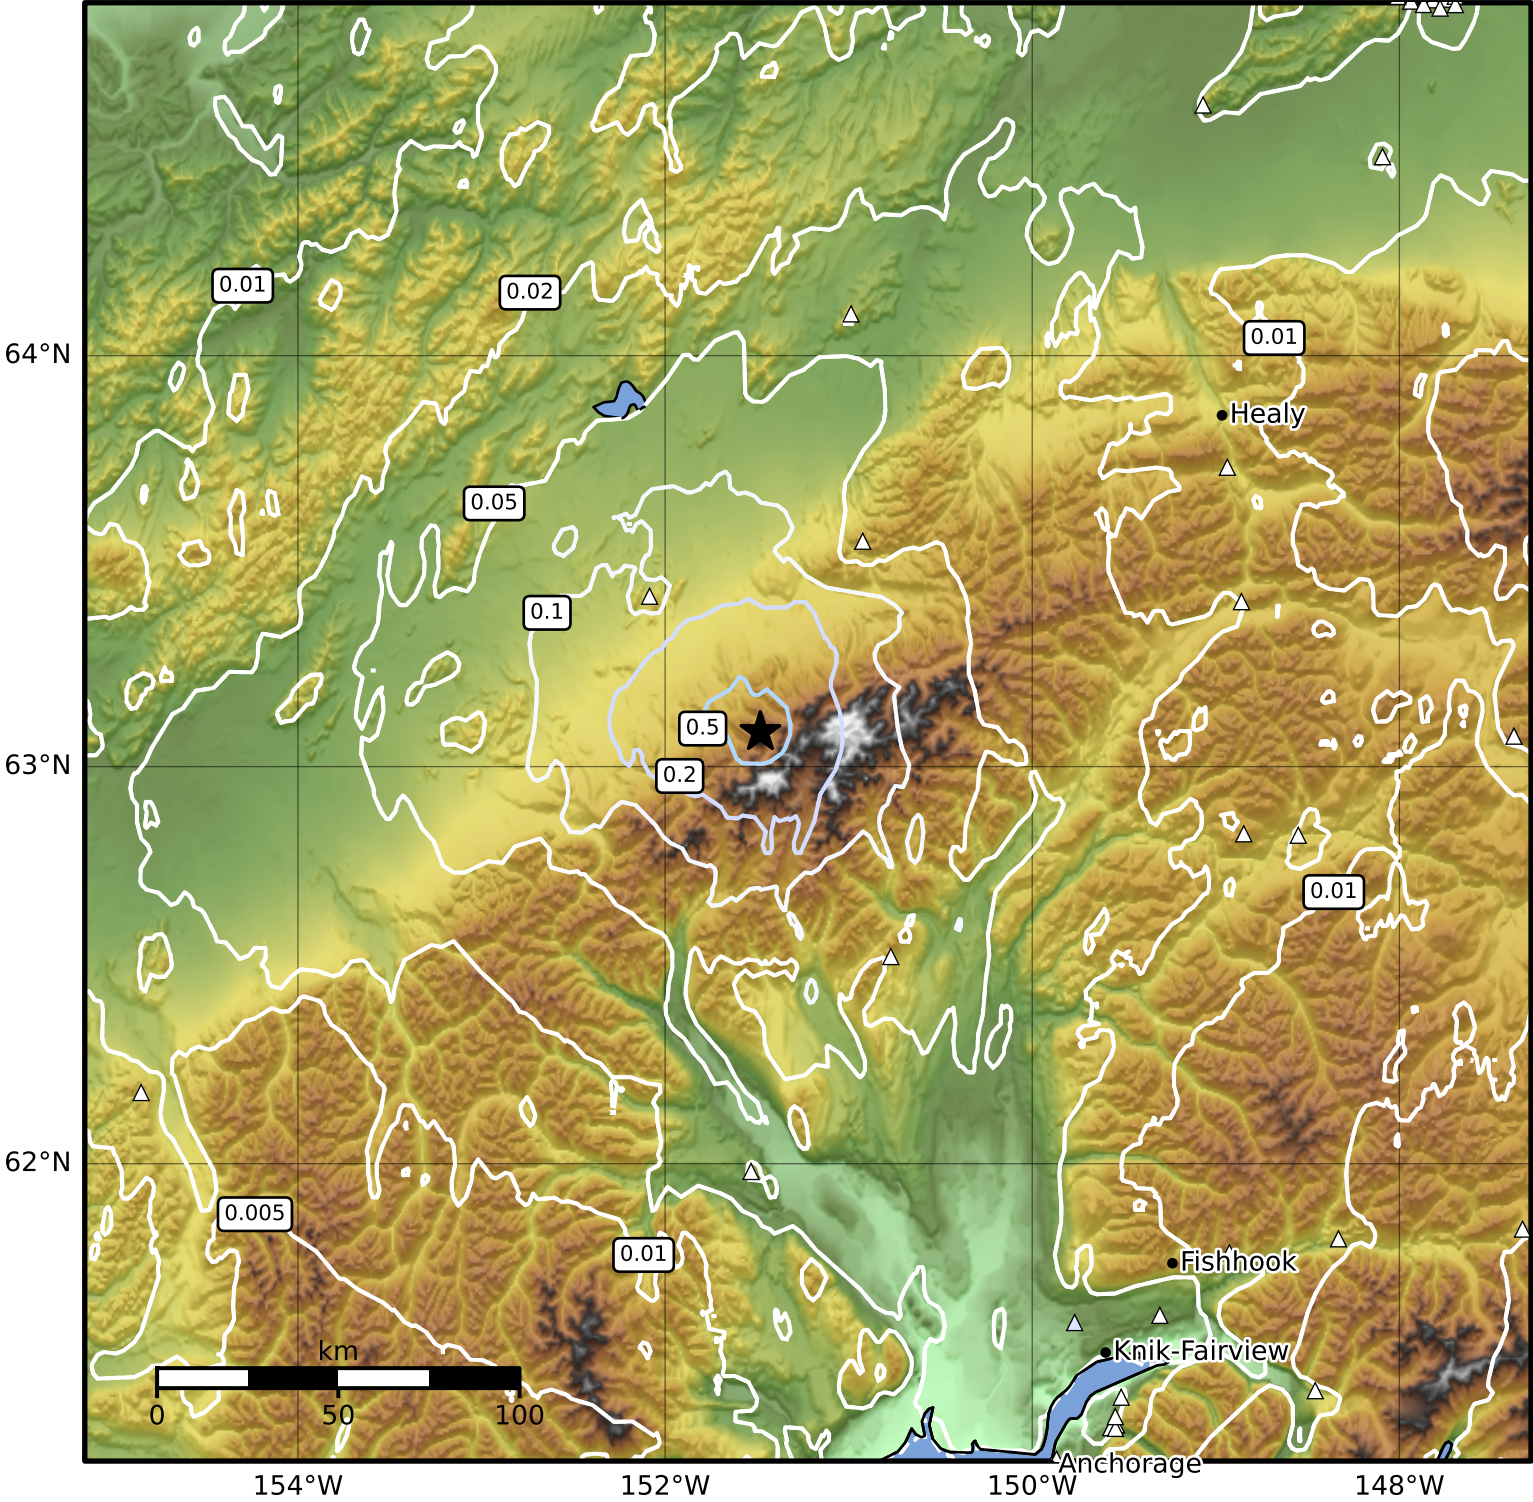

0.3 Second Peak Spectral Acceleration Map Alaska Earthquake Center
 ShakeMap: 55 km (34 miles) SSW of Kantishna
 Jun 08, 2024 10:12:55 UTC M3.6 N63.09 W151.48 Depth: 13.2km ID:ak0247cs0jz4

SA(0.3) (%g)	0.1	0.2	0.5	1	2	5	10	20	50	100	200
--------------	-----	-----	-----	---	---	---	----	----	----	-----	-----

Scale based on Worden et al. (2012)

Version 2: Processed 2024-06-08T17:51:55Z

△ Seismic Instrument ○ Reported Intensity ★ Epicenter