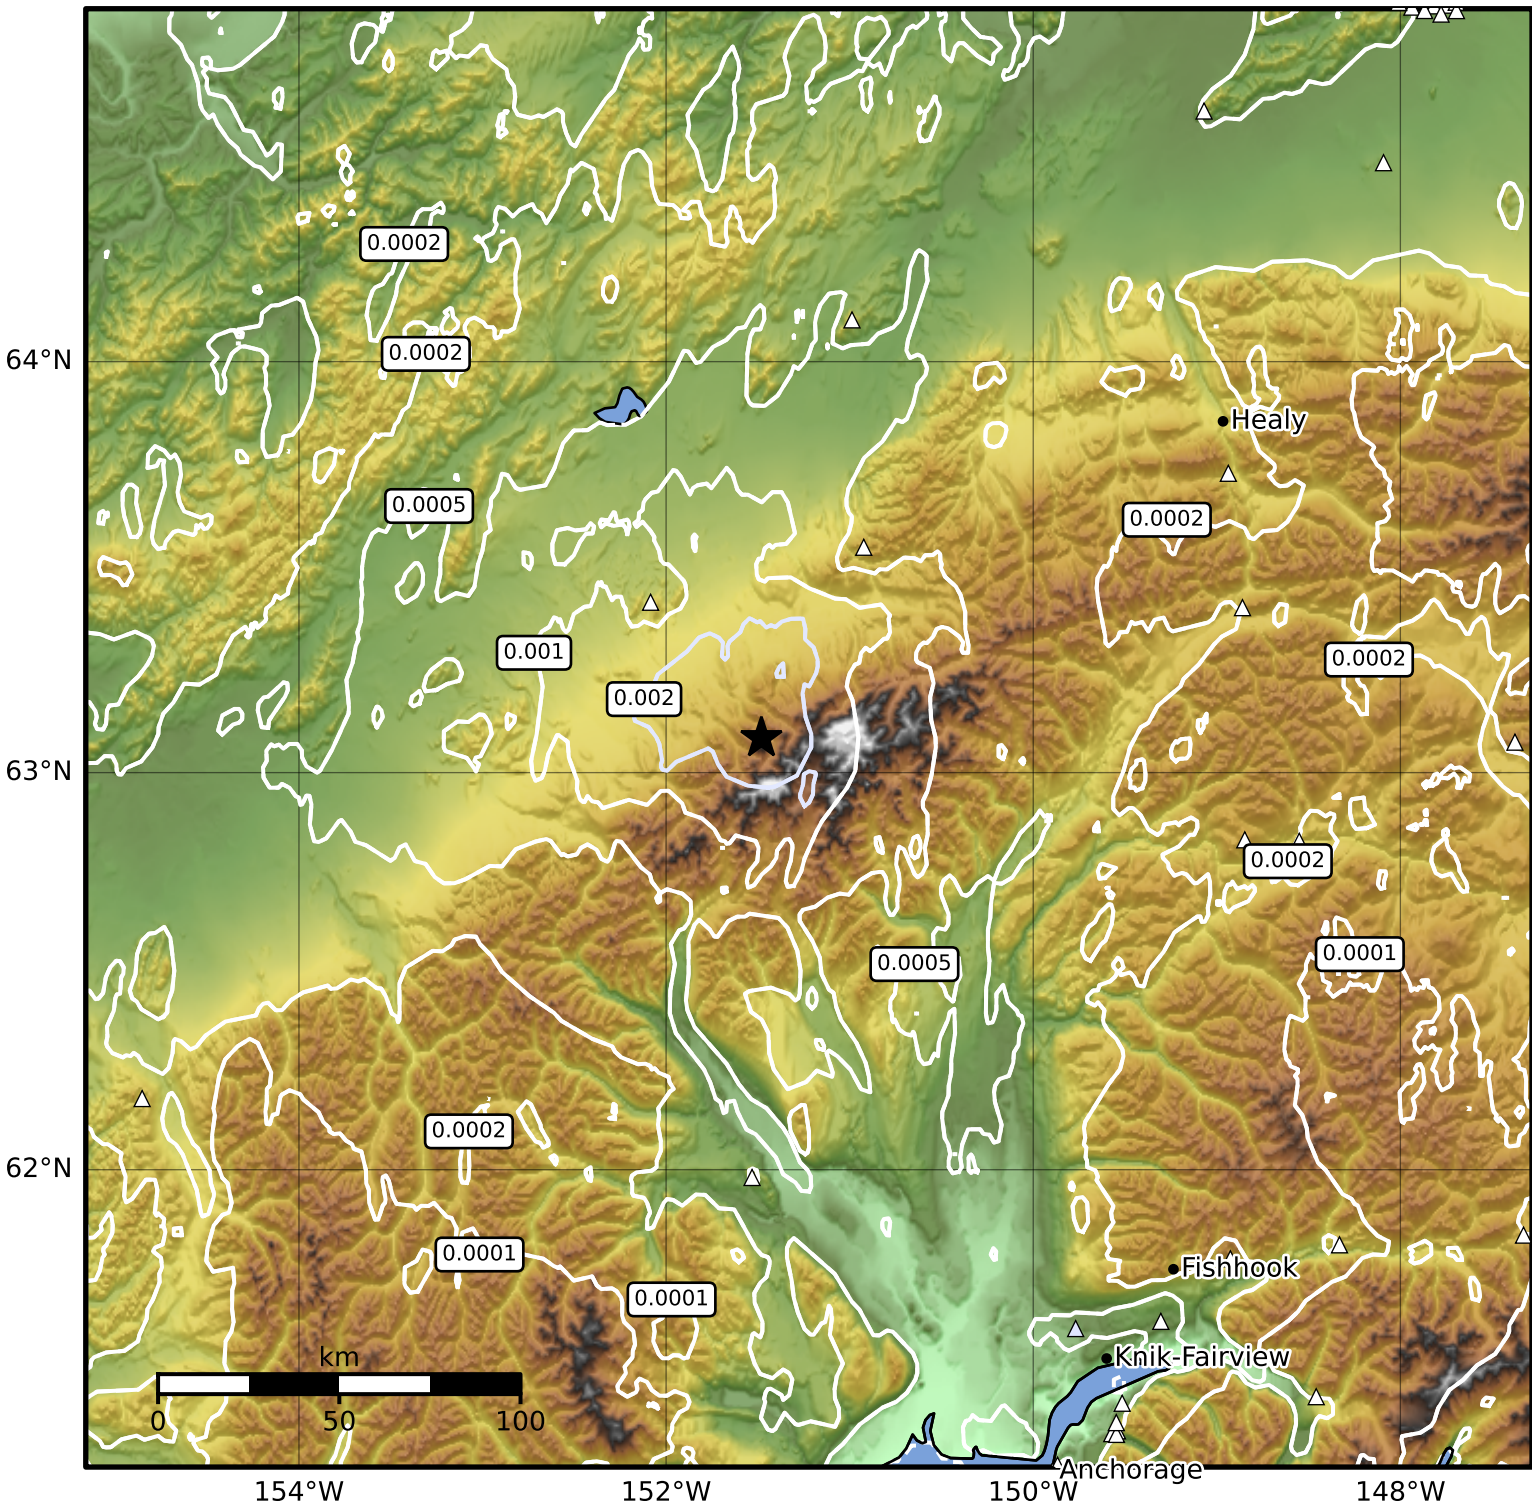

3.0 Second Peak Spectral Acceleration Map Alaska Earthquake Center
ShakeMap: 55 km (34 miles) SSW of Kantishna
Jun 08, 2024 10:12:55 UTC M3.6 N63.09 W151.48 Depth: 13.2km ID:ak0247cs0jz4

Scale based on Worden et al. (2012)

Version 2: Processed 2024-06-08T17:51:55Z

△ Seismic Instrument ○ Reported Intensity

★ Epicenter