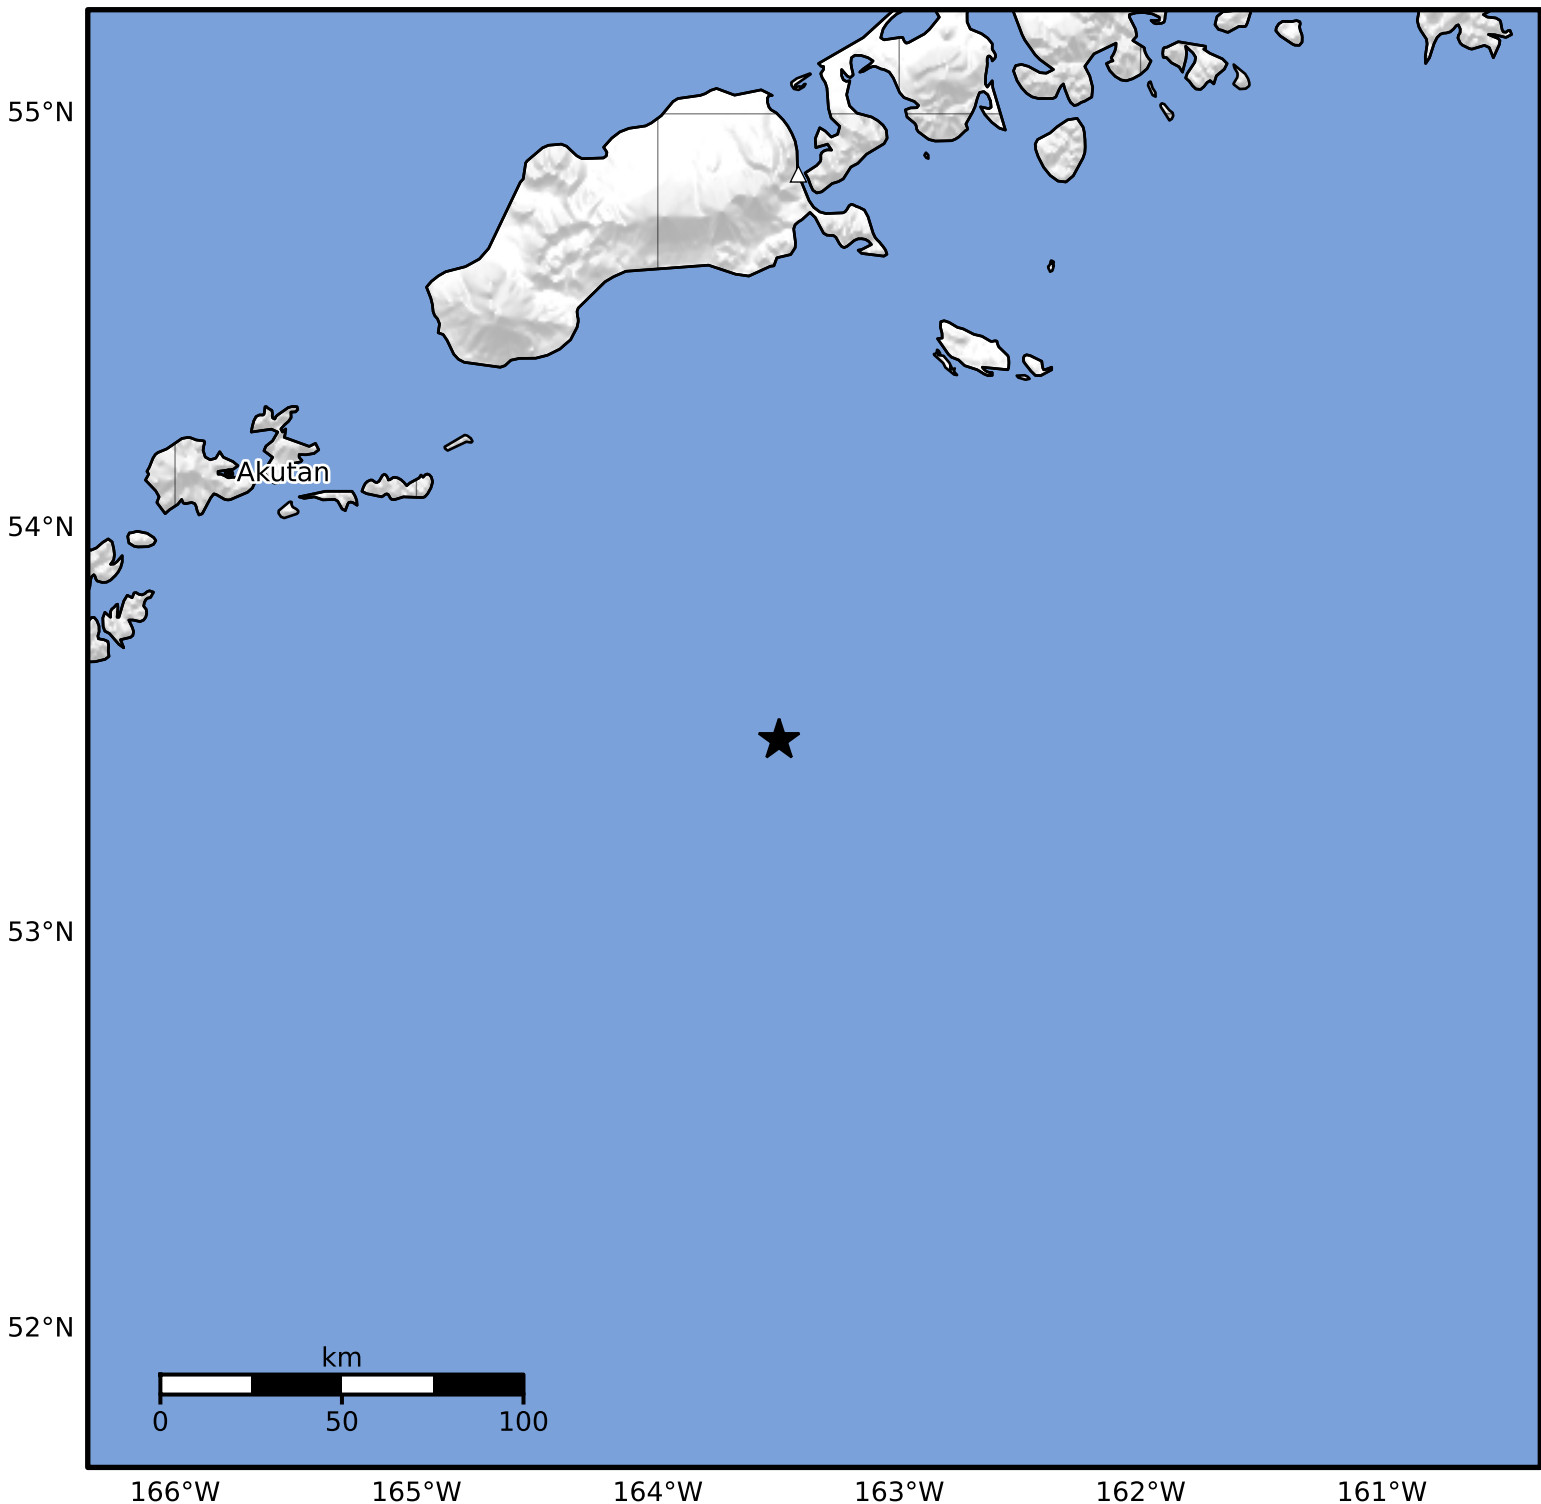

Macroseismic Intensity Map Alaska Earthquake Center
 ShakeMap: 152 km (94 miles) S of False Pass
 Jun 09, 2024 04:18:12 UTC M3.5 N53.48 W163.50 Depth: 26.0km ID:ak0247ec0hnz

SHAKING	Not felt	Weak	Light	Moderate	Strong	Very strong	Severe	Violent	Extreme
DAMAGE	None	None	None	Very light	Light	Moderate	Moderate/heavy	Heavy	Very heavy
PGA(%g)	<0.0464	0.297	2.76	6.2	11.5	21.5	40.1	74.7	>139
PGV(cm/s)	<0.0215	0.135	1.41	4.65	9.64	20	41.4	85.8	>178
INTENSITY	I	II-III	IV	V	VI	VII	VIII	IX	X+

Scale based on Worden et al. (2012)

Version 2: Processed 2024-06-09T20:52:26Z

△ Seismic Instrument ○ Reported Intensity

★ Epicenter