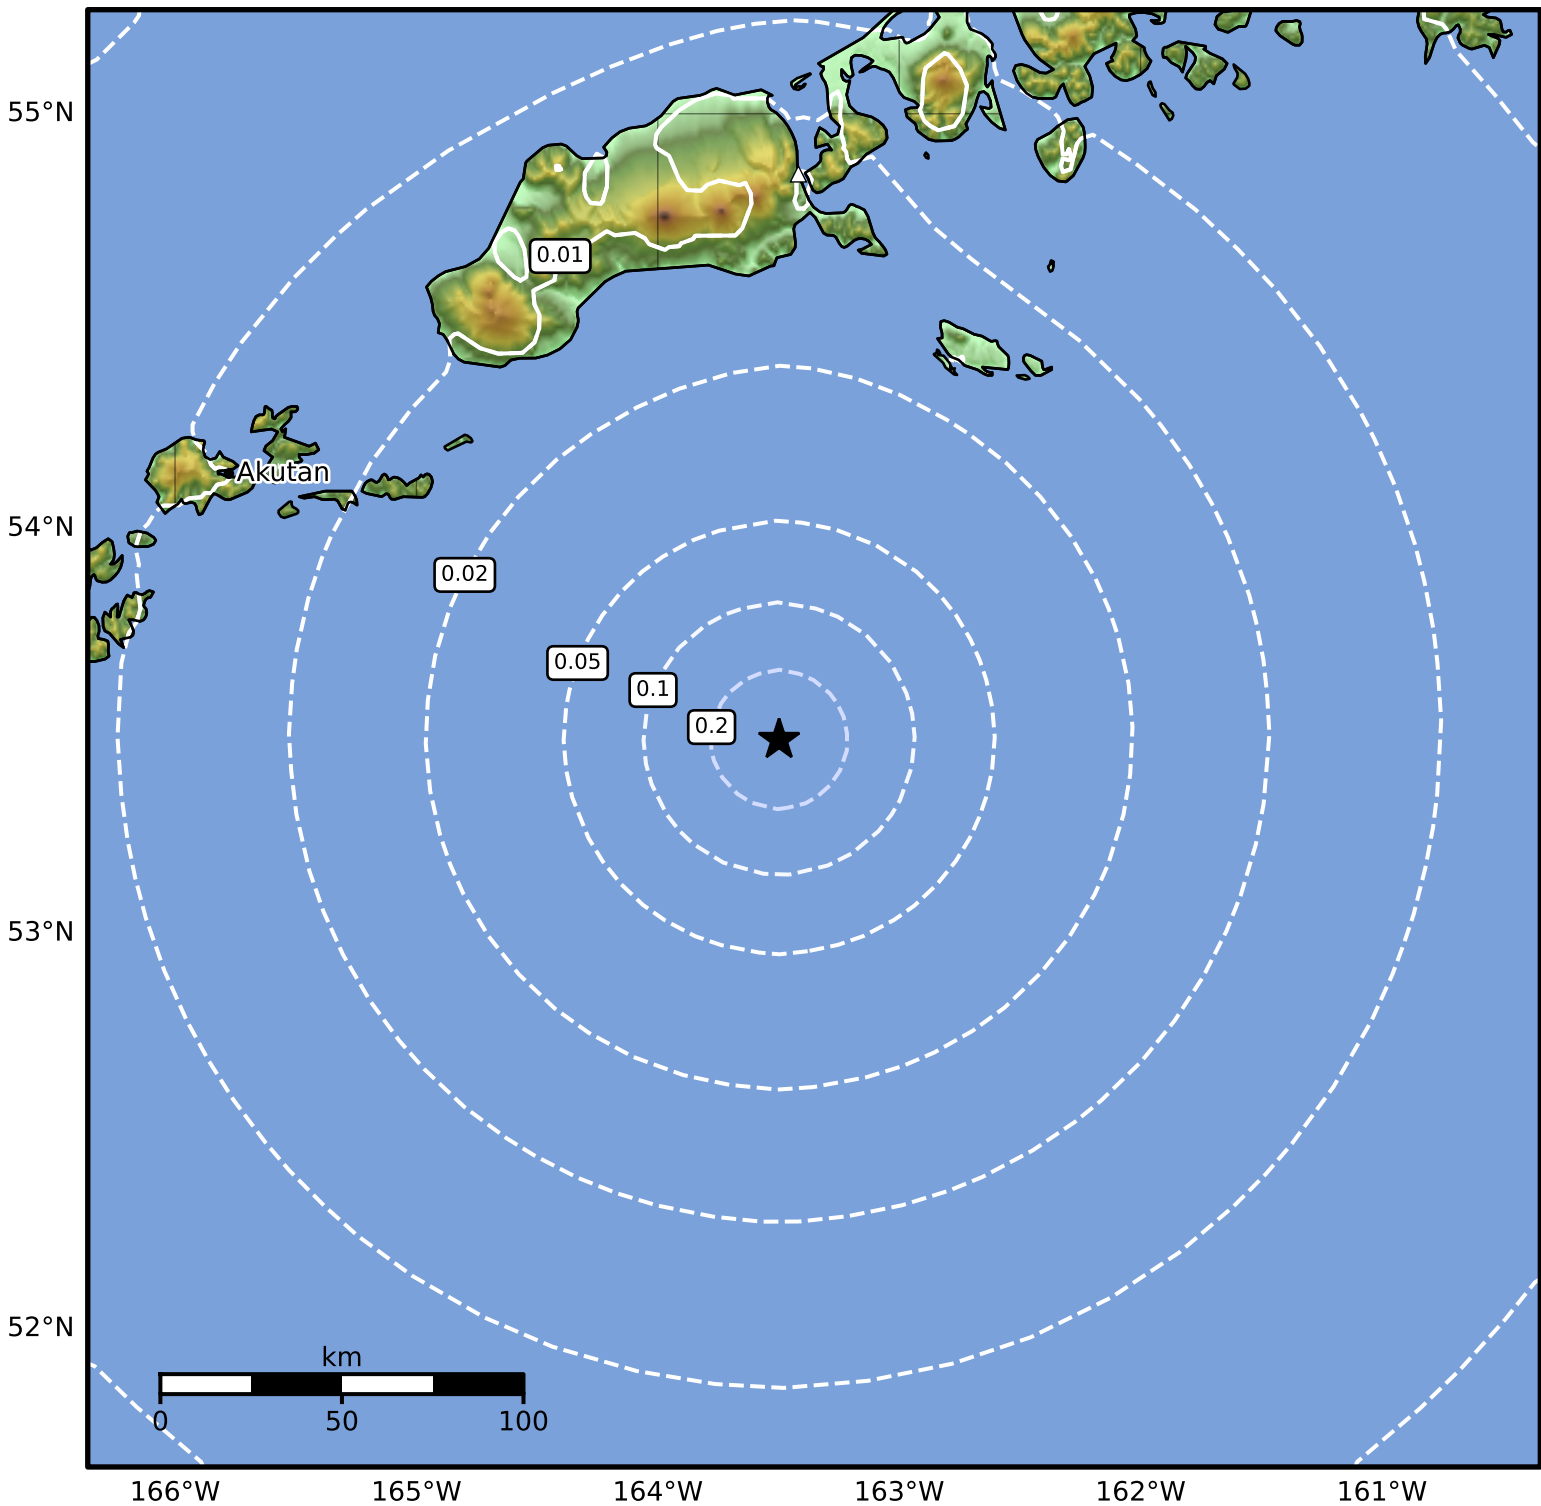

0.3 Second Peak Spectral Acceleration Map Alaska Earthquake Center
 ShakeMap: 152 km (94 miles) S of False Pass
 Jun 09, 2024 04:18:12 UTC M3.5 N53.48 W163.50 Depth: 26.0km ID:ak0247ec0hnz

SA(0.3) (%g)	0.1	0.2	0.5	1	2	5	10	20	50	100	200
--------------	-----	-----	-----	---	---	---	----	----	----	-----	-----

Scale based on Worden et al. (2012)

Version 2: Processed 2024-06-09T20:52:26Z

△ Seismic Instrument ○ Reported Intensity

★ Epicenter