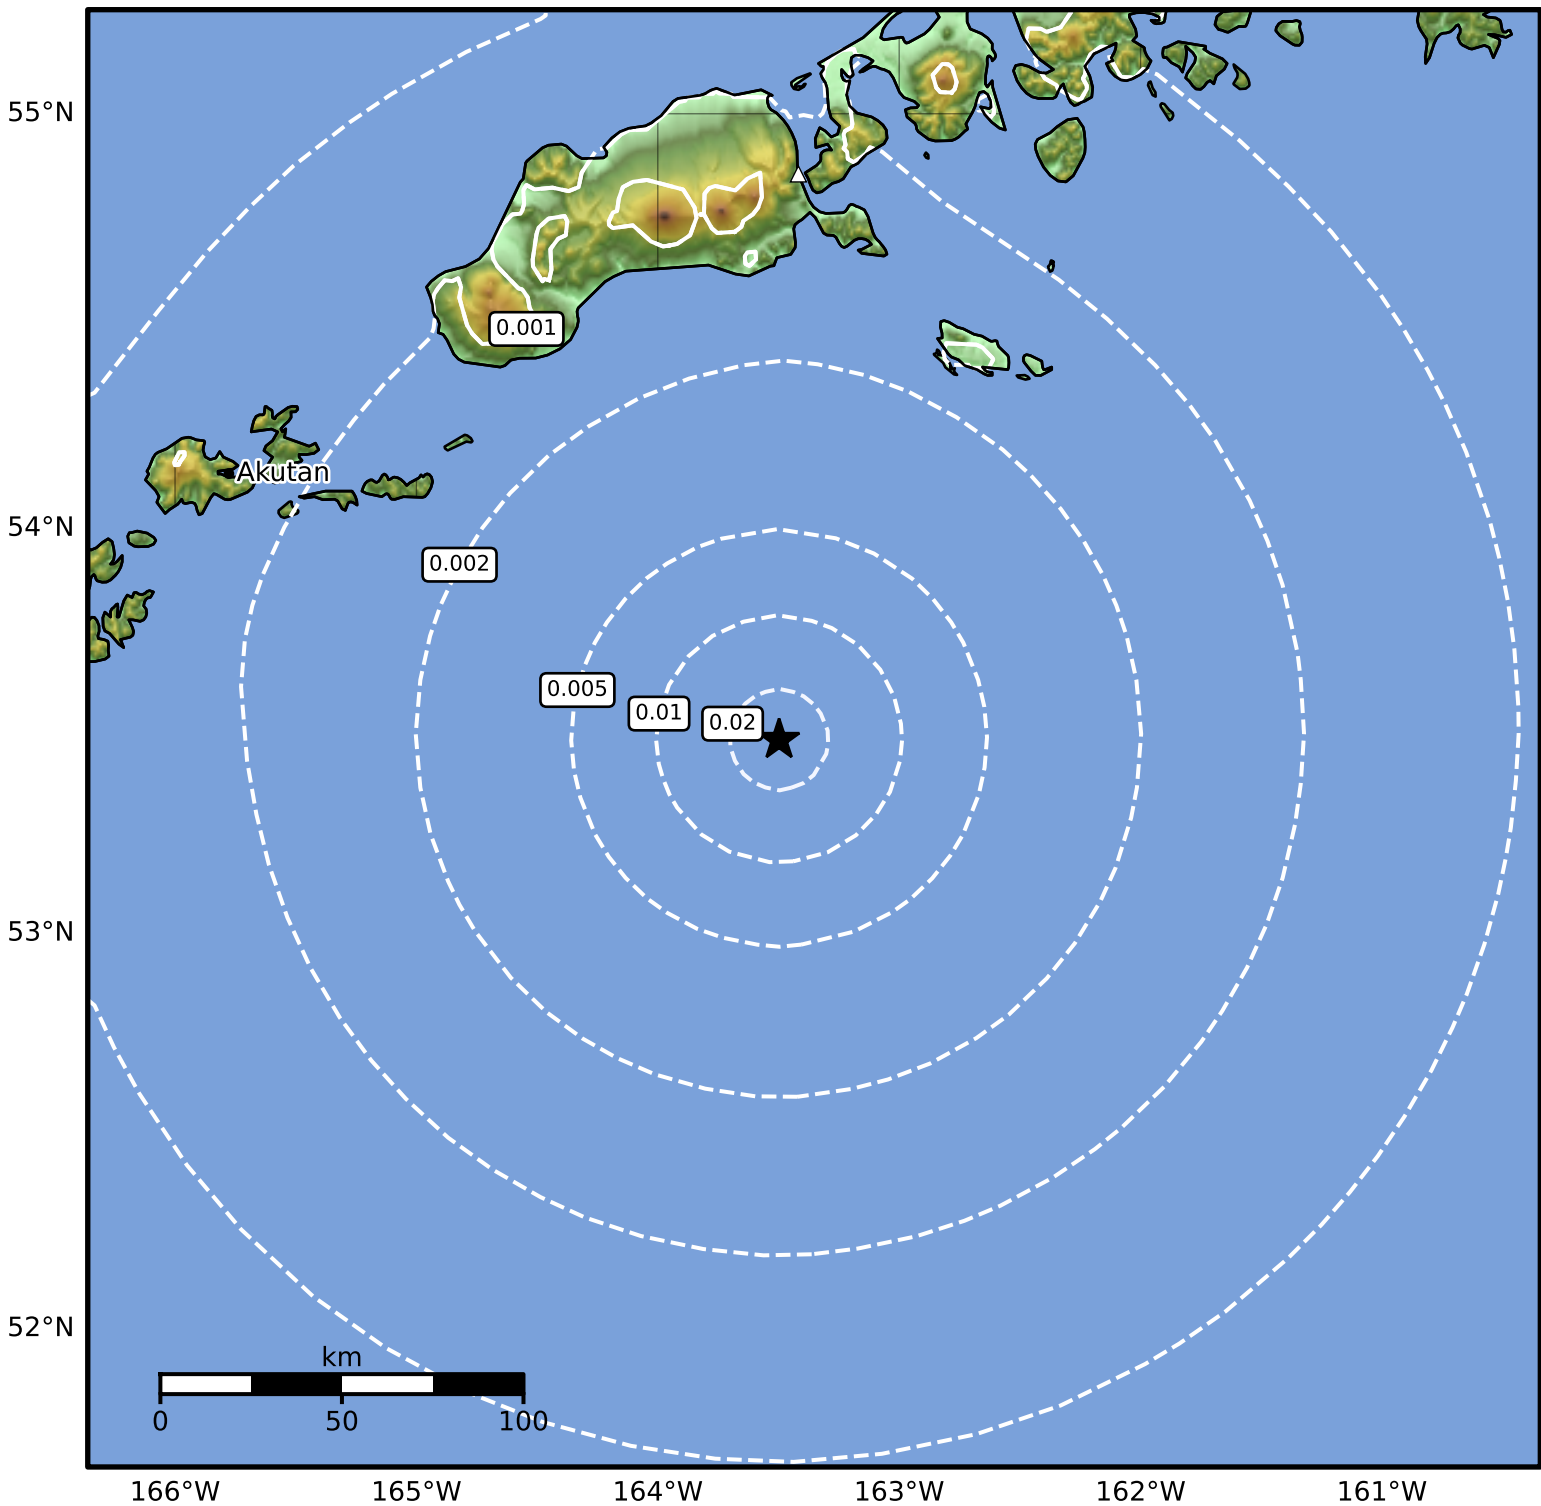

1.0 Second Peak Spectral Acceleration Map Alaska Earthquake Center
ShakeMap: 152 km (94 miles) S of False Pass
Jun 09, 2024 04:18:12 UTC M3.5 N53.48 W163.50 Depth: 26.0km ID:ak0247ec0hnz

SA(1.0) (%g)	0.1	0.2	0.5	1	2	5	10	20	50	100	200
--------------	-----	-----	-----	---	---	---	----	----	----	-----	-----

Scale based on Worden et al. (2012)

Version 2: Processed 2024-06-09T20:52:26Z

△ Seismic Instrument ○ Reported Intensity

★ Epicenter