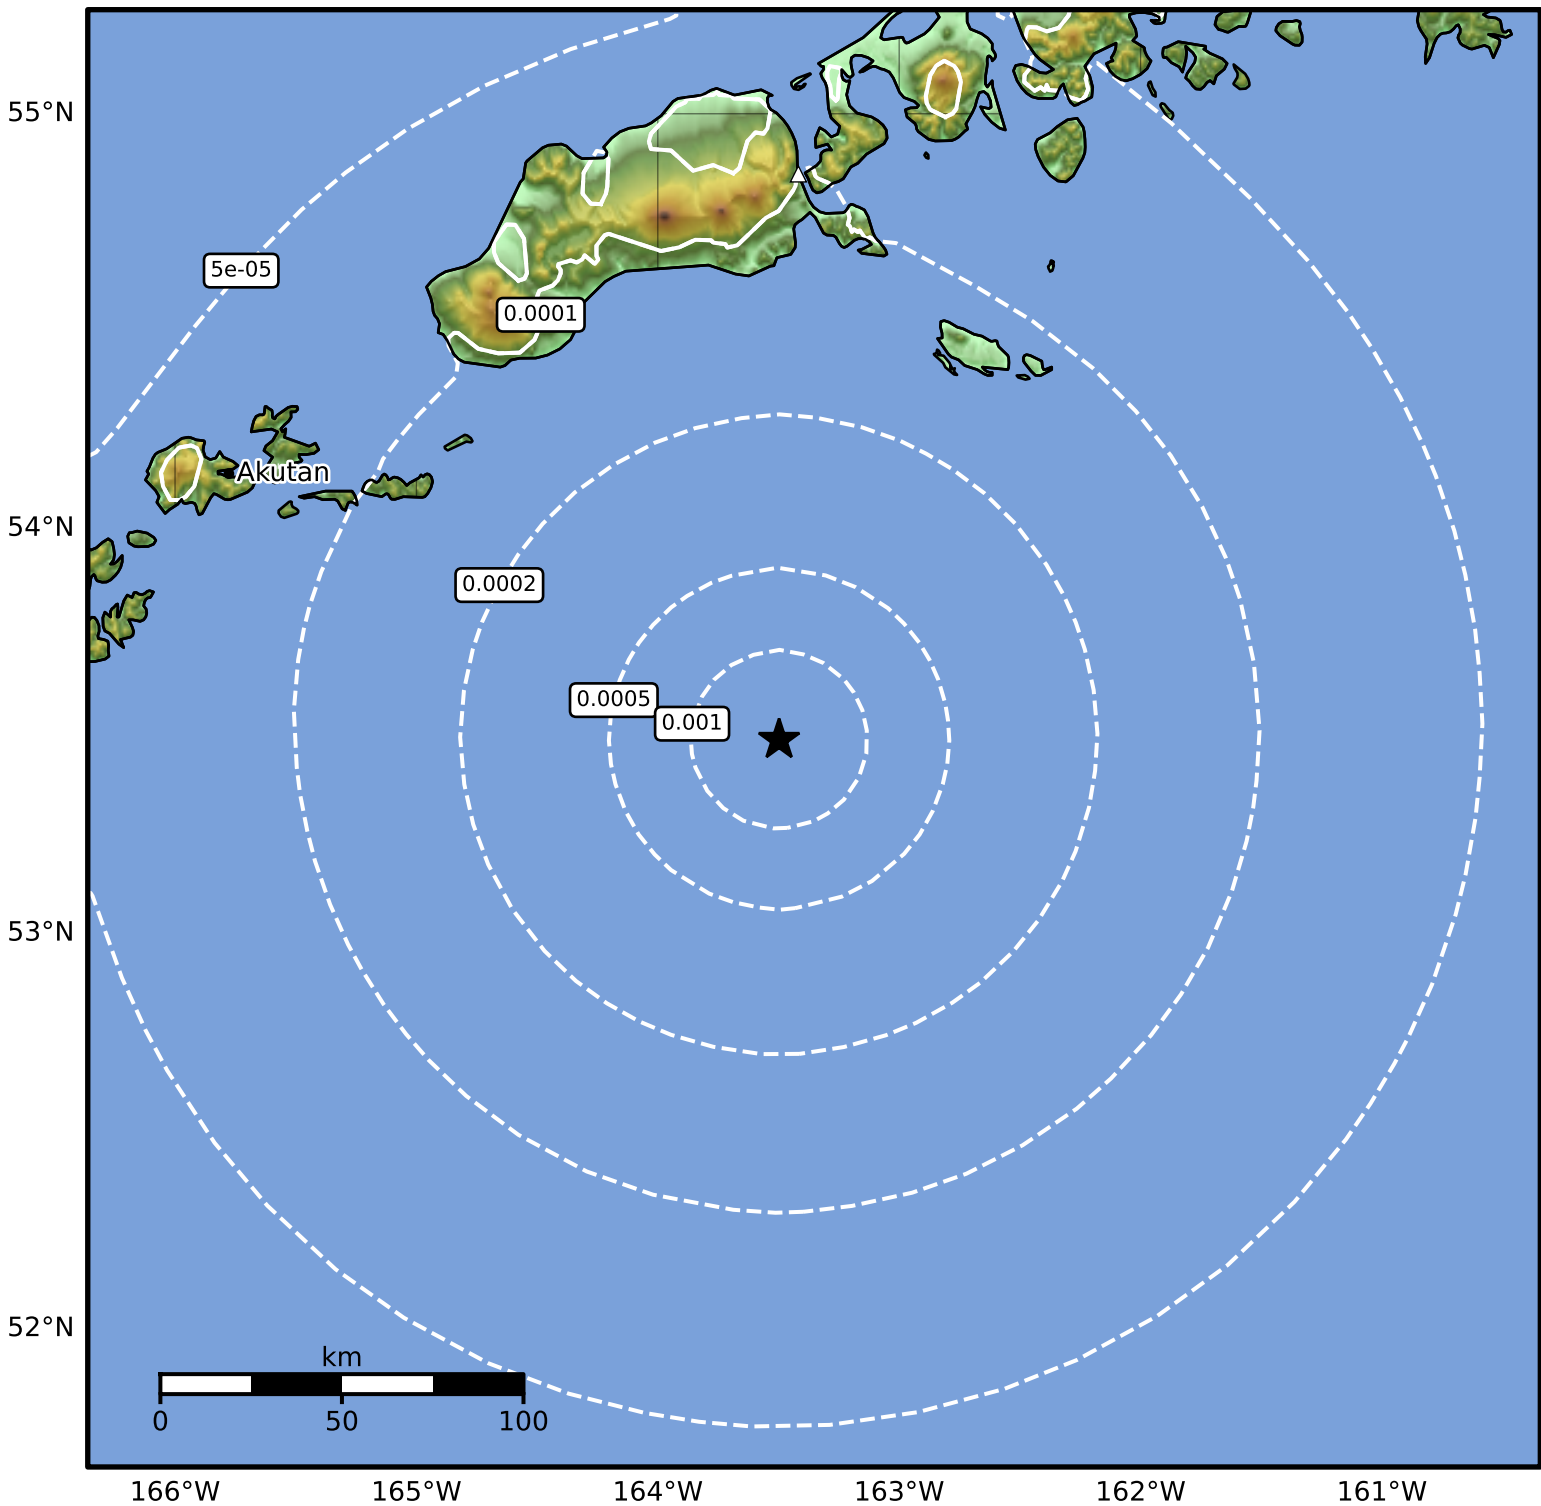

3.0 Second Peak Spectral Acceleration Map Alaska Earthquake Center
ShakeMap: 152 km (94 miles) S of False Pass
Jun 09, 2024 04:18:12 UTC M3.5 N53.48 W163.50 Depth: 26.0km ID:ak0247ec0hnz

Scale based on Worden et al. (2012)

Version 2: Processed 2024-06-09T20:52:26Z

△ Seismic Instrument ○ Reported Intensity

★ Epicenter