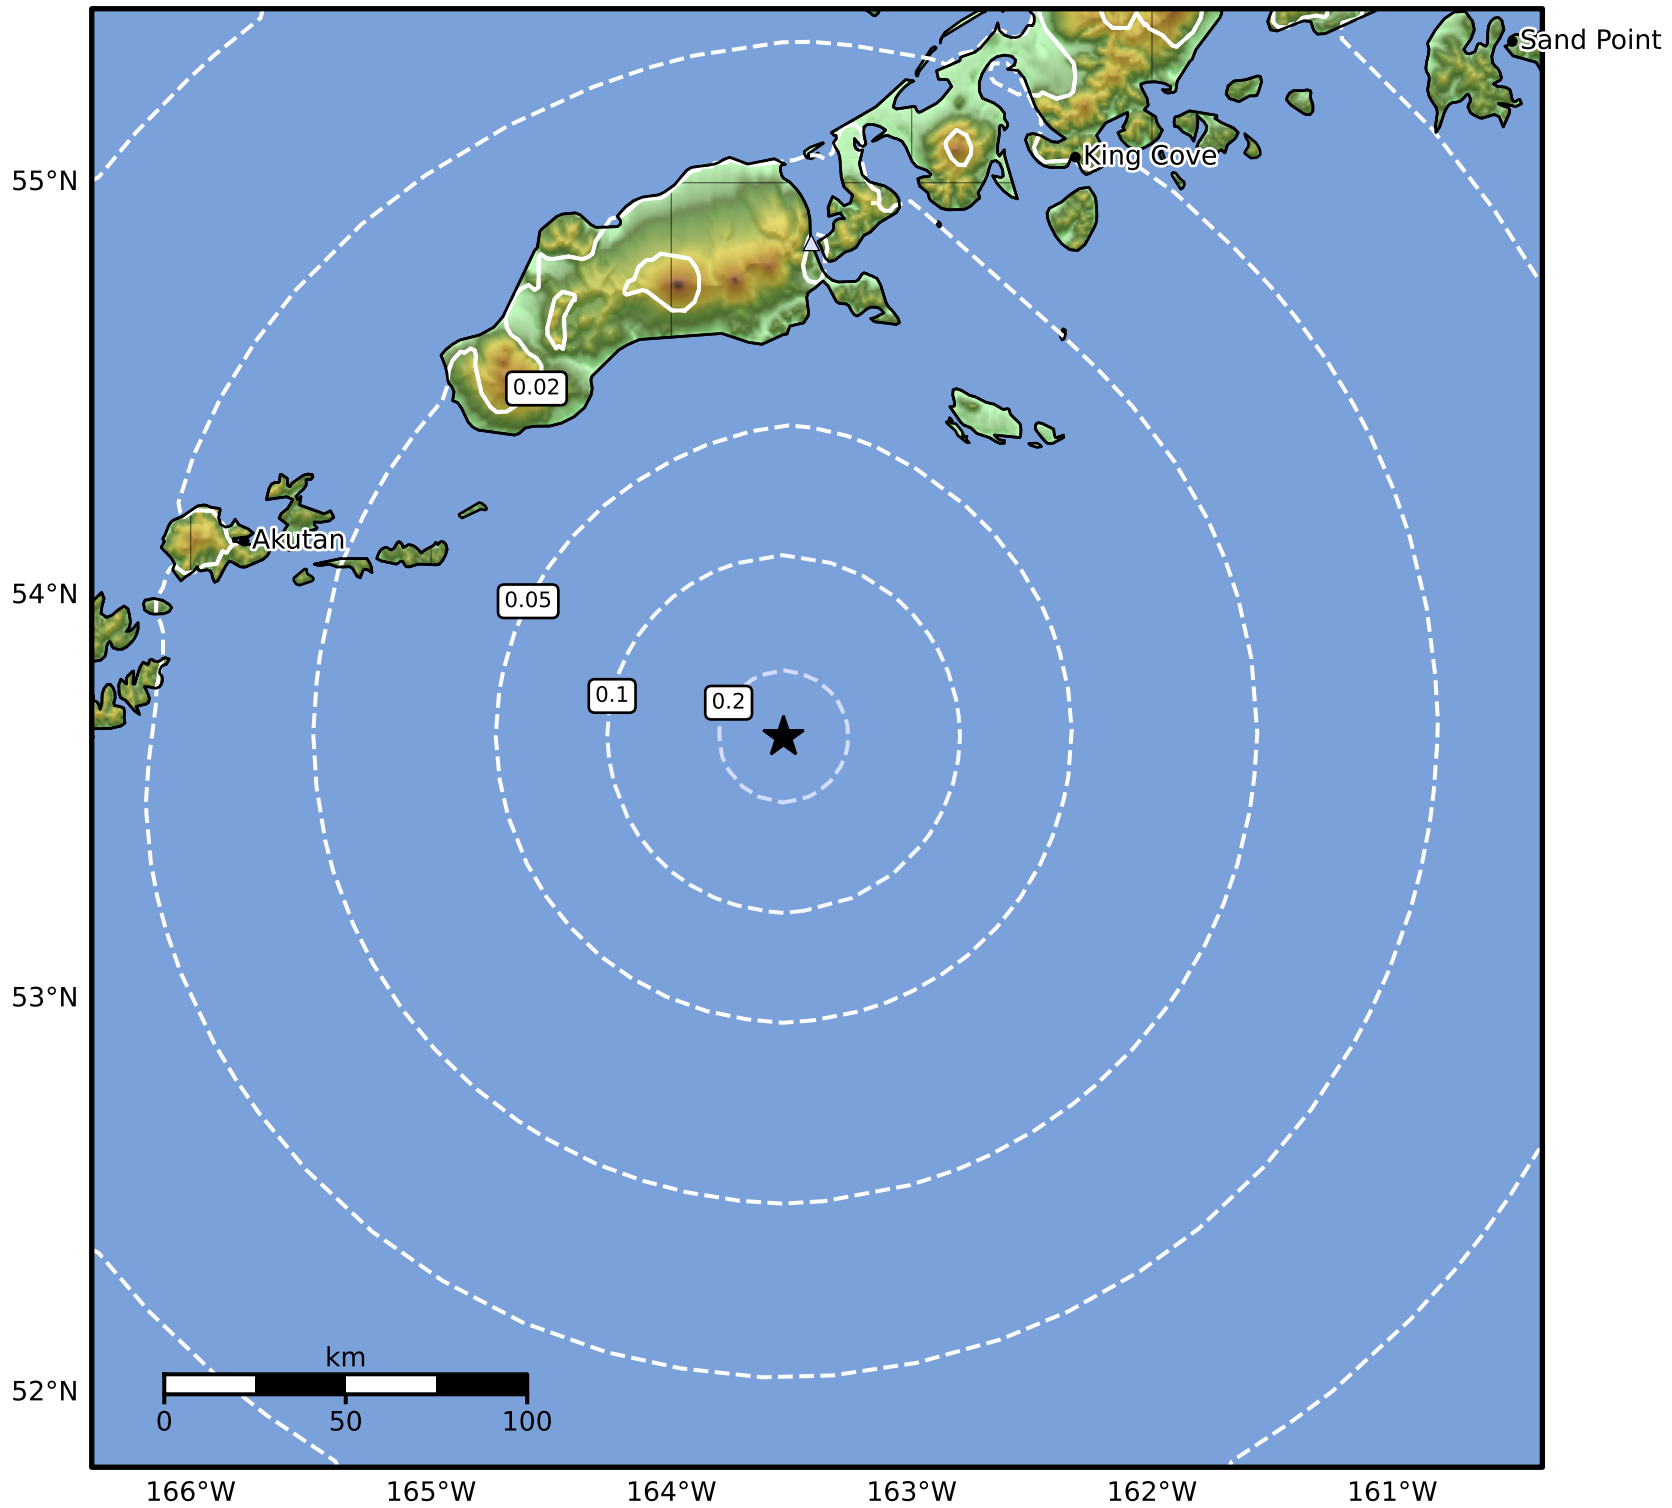

0.3 Second Peak Spectral Acceleration Map Alaska Earthquake Center
ShakeMap: 133 km (83 miles) S of False Pass
Jun 10, 2024 08:47:49 UTC M3.8 N53.65 W163.53 Depth: 40.5km ID:ak0247g23v7z

Scale based on Worden et al. (2012)

Version 2: Processed 2024-06-10T15:50:08Z

△ Seismic Instrument ○ Reported Intensity

★ Epicenter