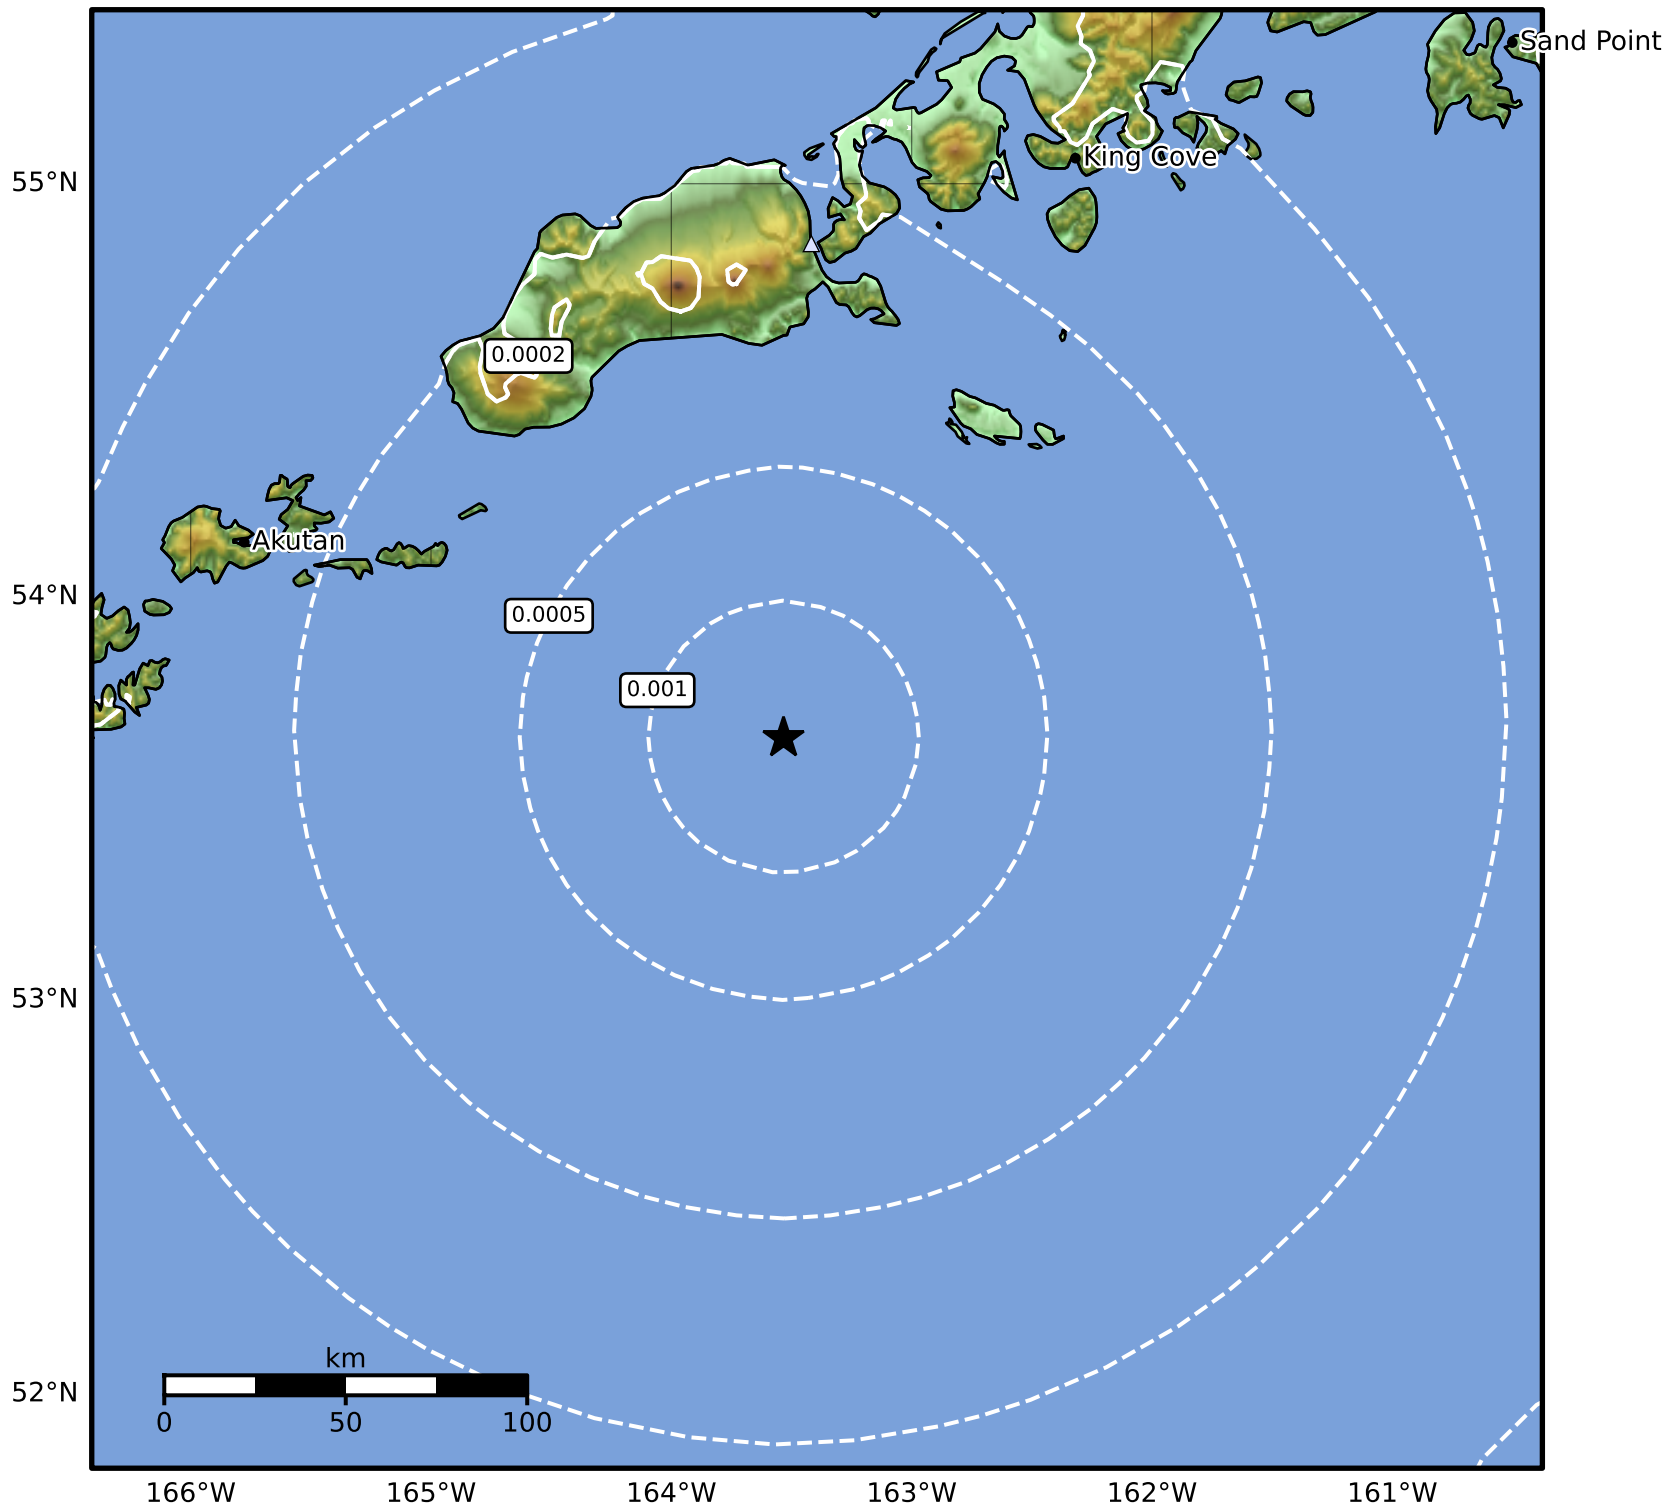

3.0 Second Peak Spectral Acceleration Map Alaska Earthquake Center  
 ShakeMap: 133 km (83 miles) S of False Pass  
 Jun 10, 2024 08:47:49 UTC M3.8 N53.65 W163.53 Depth: 40.5km ID:ak0247g23v7z

Scale based on Worden et al. (2012)  
 △ Seismic Instrument ○ Reported Intensity

★ Epicenter

Version 2: Processed 2024-06-10T15:50:08Z