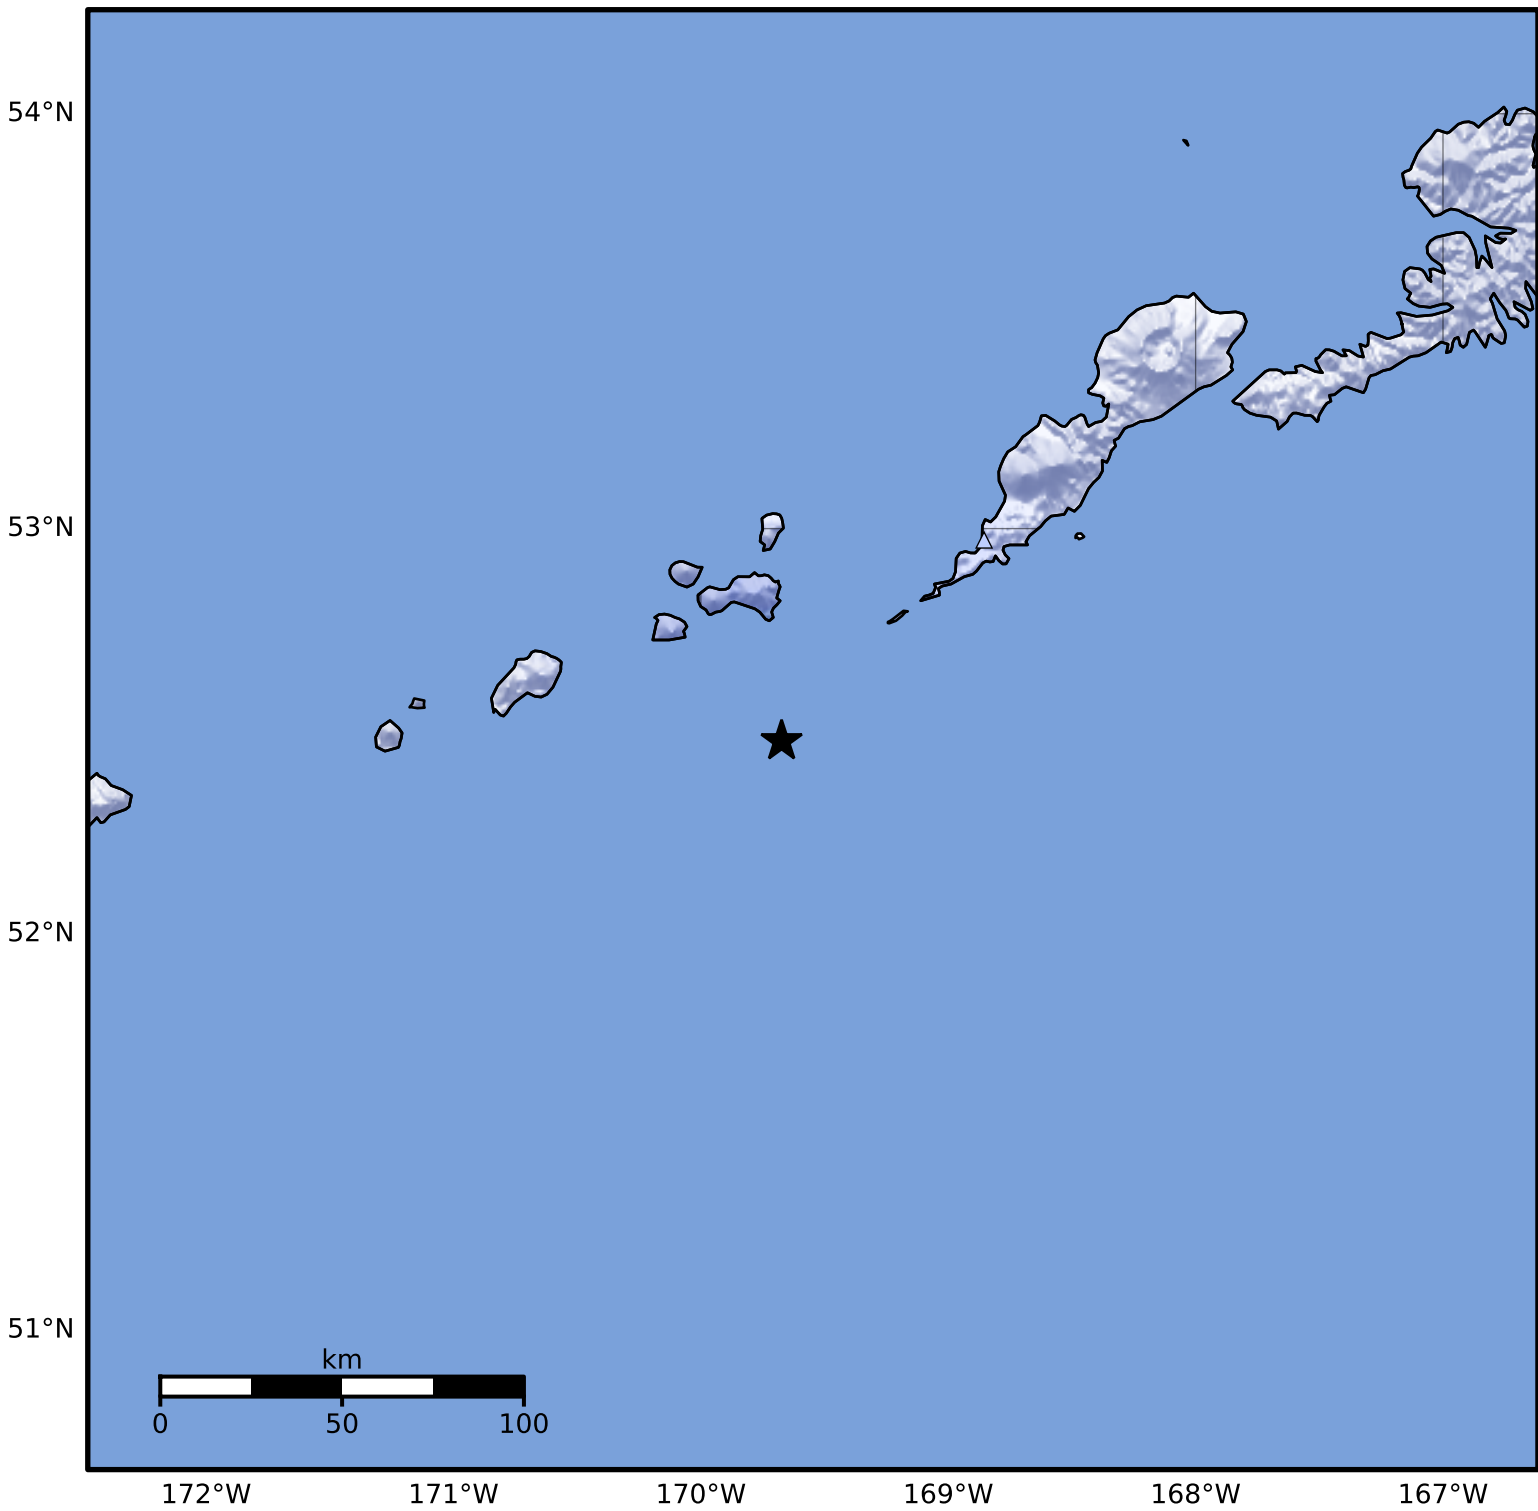

Macroseismic Intensity Map Alaska Earthquake Center
 ShakeMap: 74 km (46 miles) SW of Nikolski
 Jun 11, 2024 13:01:17 UTC M3.8 N52.48 W169.67 Depth: 18.4km ID:ak0247hscgch

SHAKING	Not felt	Weak	Light	Moderate	Strong	Very strong	Severe	Violent	Extreme
DAMAGE	None	None	None	Very light	Light	Moderate	Moderate/heavy	Heavy	Very heavy
PGA(%g)	<0.0464	0.297	2.76	6.2	11.5	21.5	40.1	74.7	>139
PGV(cm/s)	<0.0215	0.135	1.41	4.65	9.64	20	41.4	85.8	>178
INTENSITY	I	II-III	IV	V	VI	VII	VIII	IX	X+

Scale based on Worden et al. (2012)

Version 2: Processed 2024-06-11T16:24:28Z

△ Seismic Instrument ○ Reported Intensity

★ Epicenter